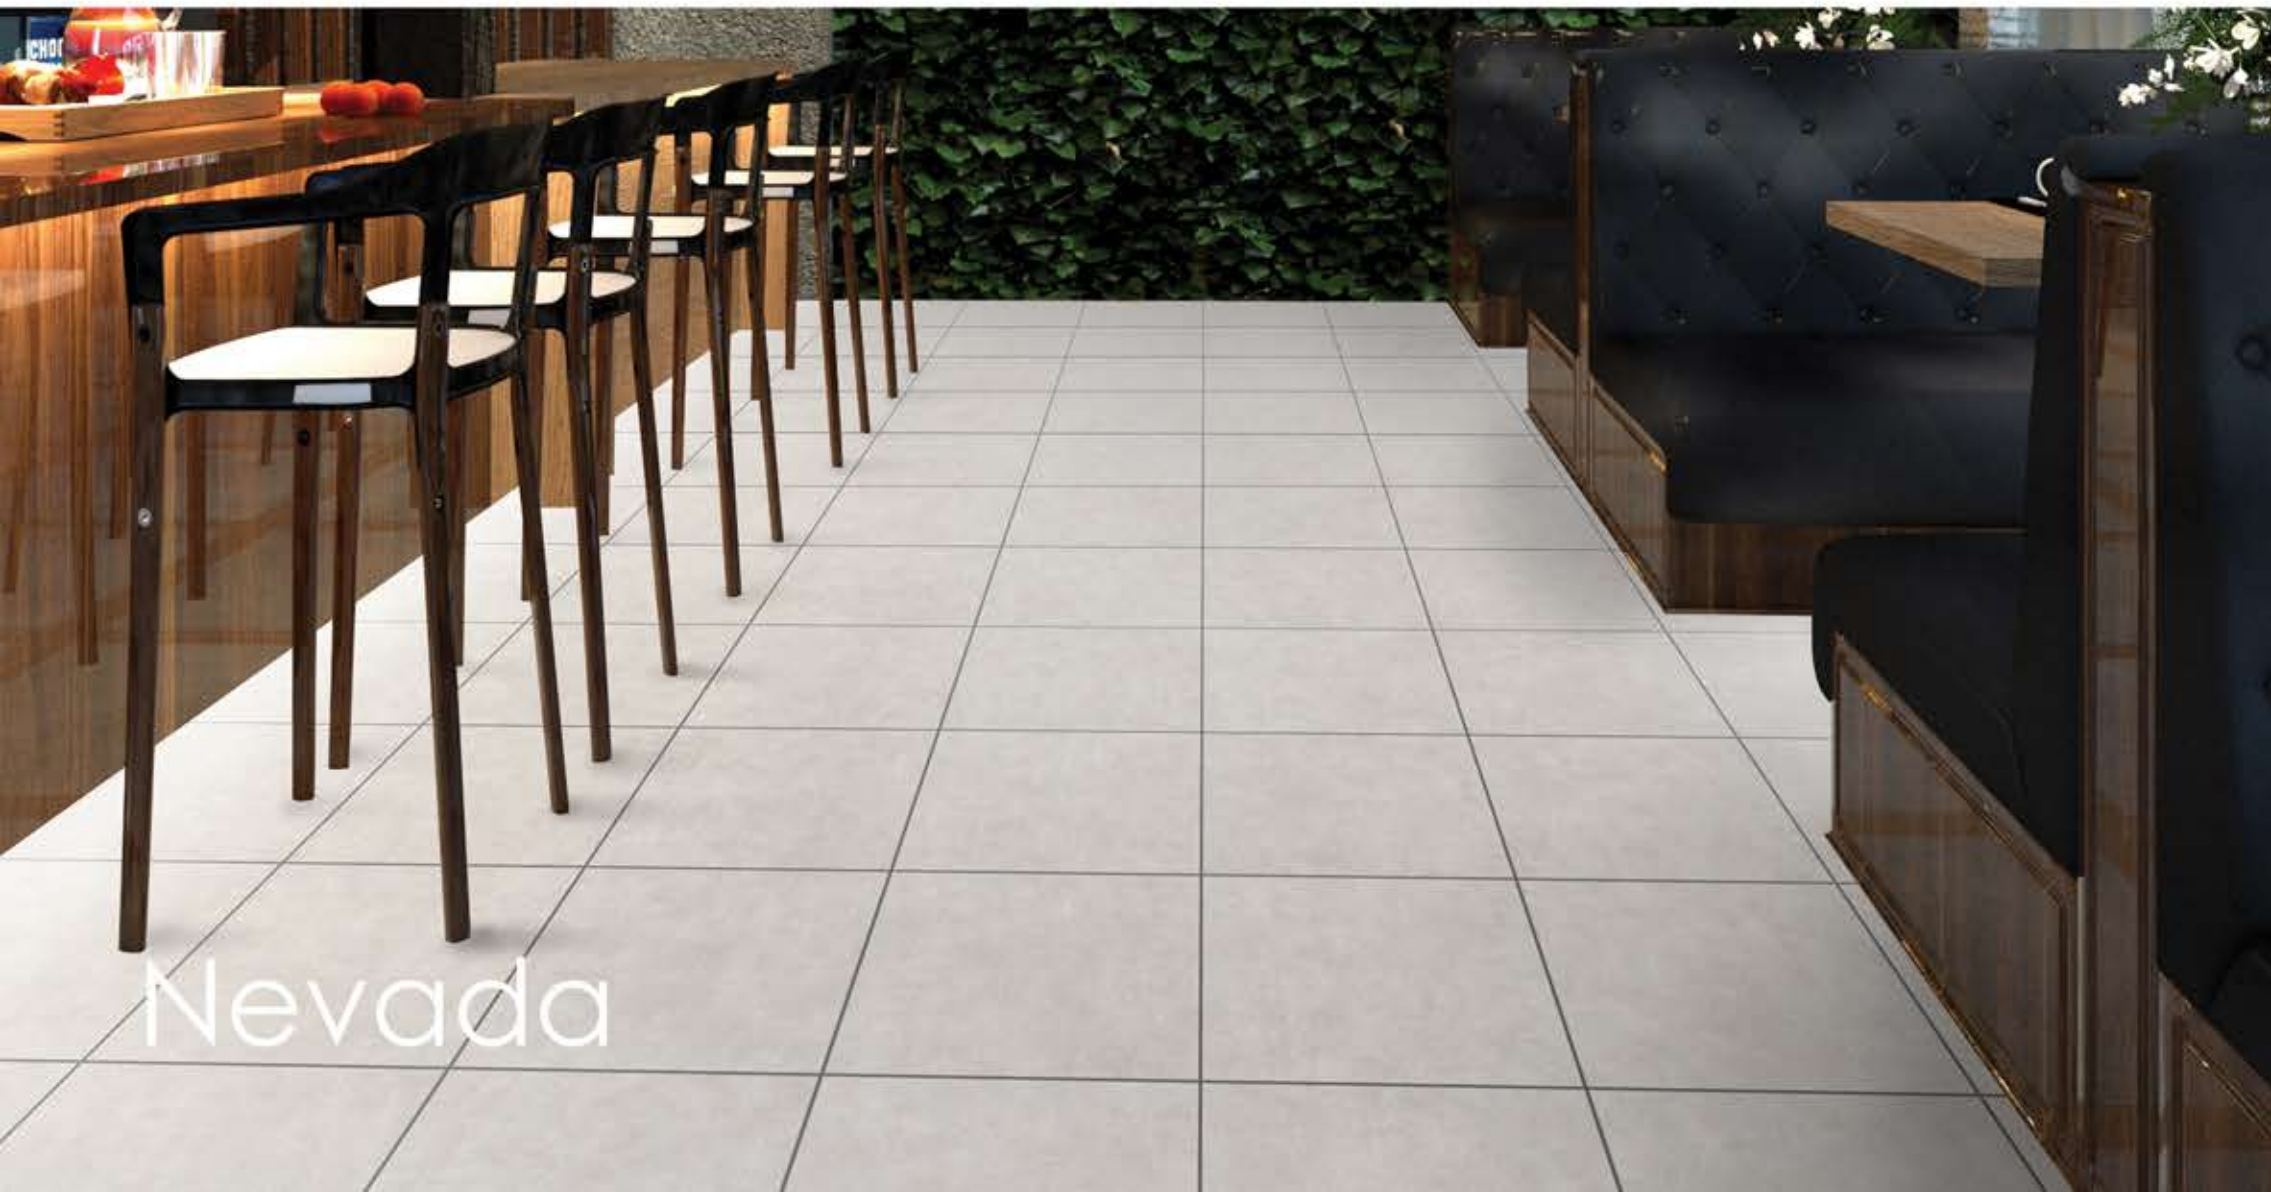

NEVADA

400x400x16mm

60x60 / 80x80

7 Faces