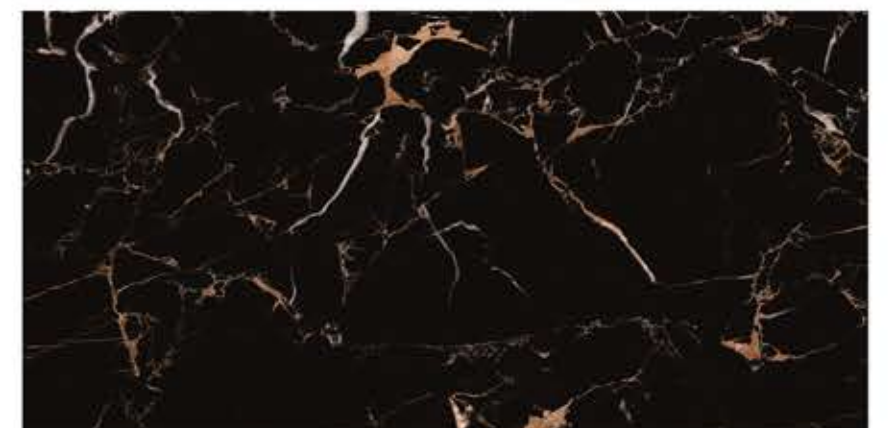

Kulan

600x1200x12mm

4 Faces