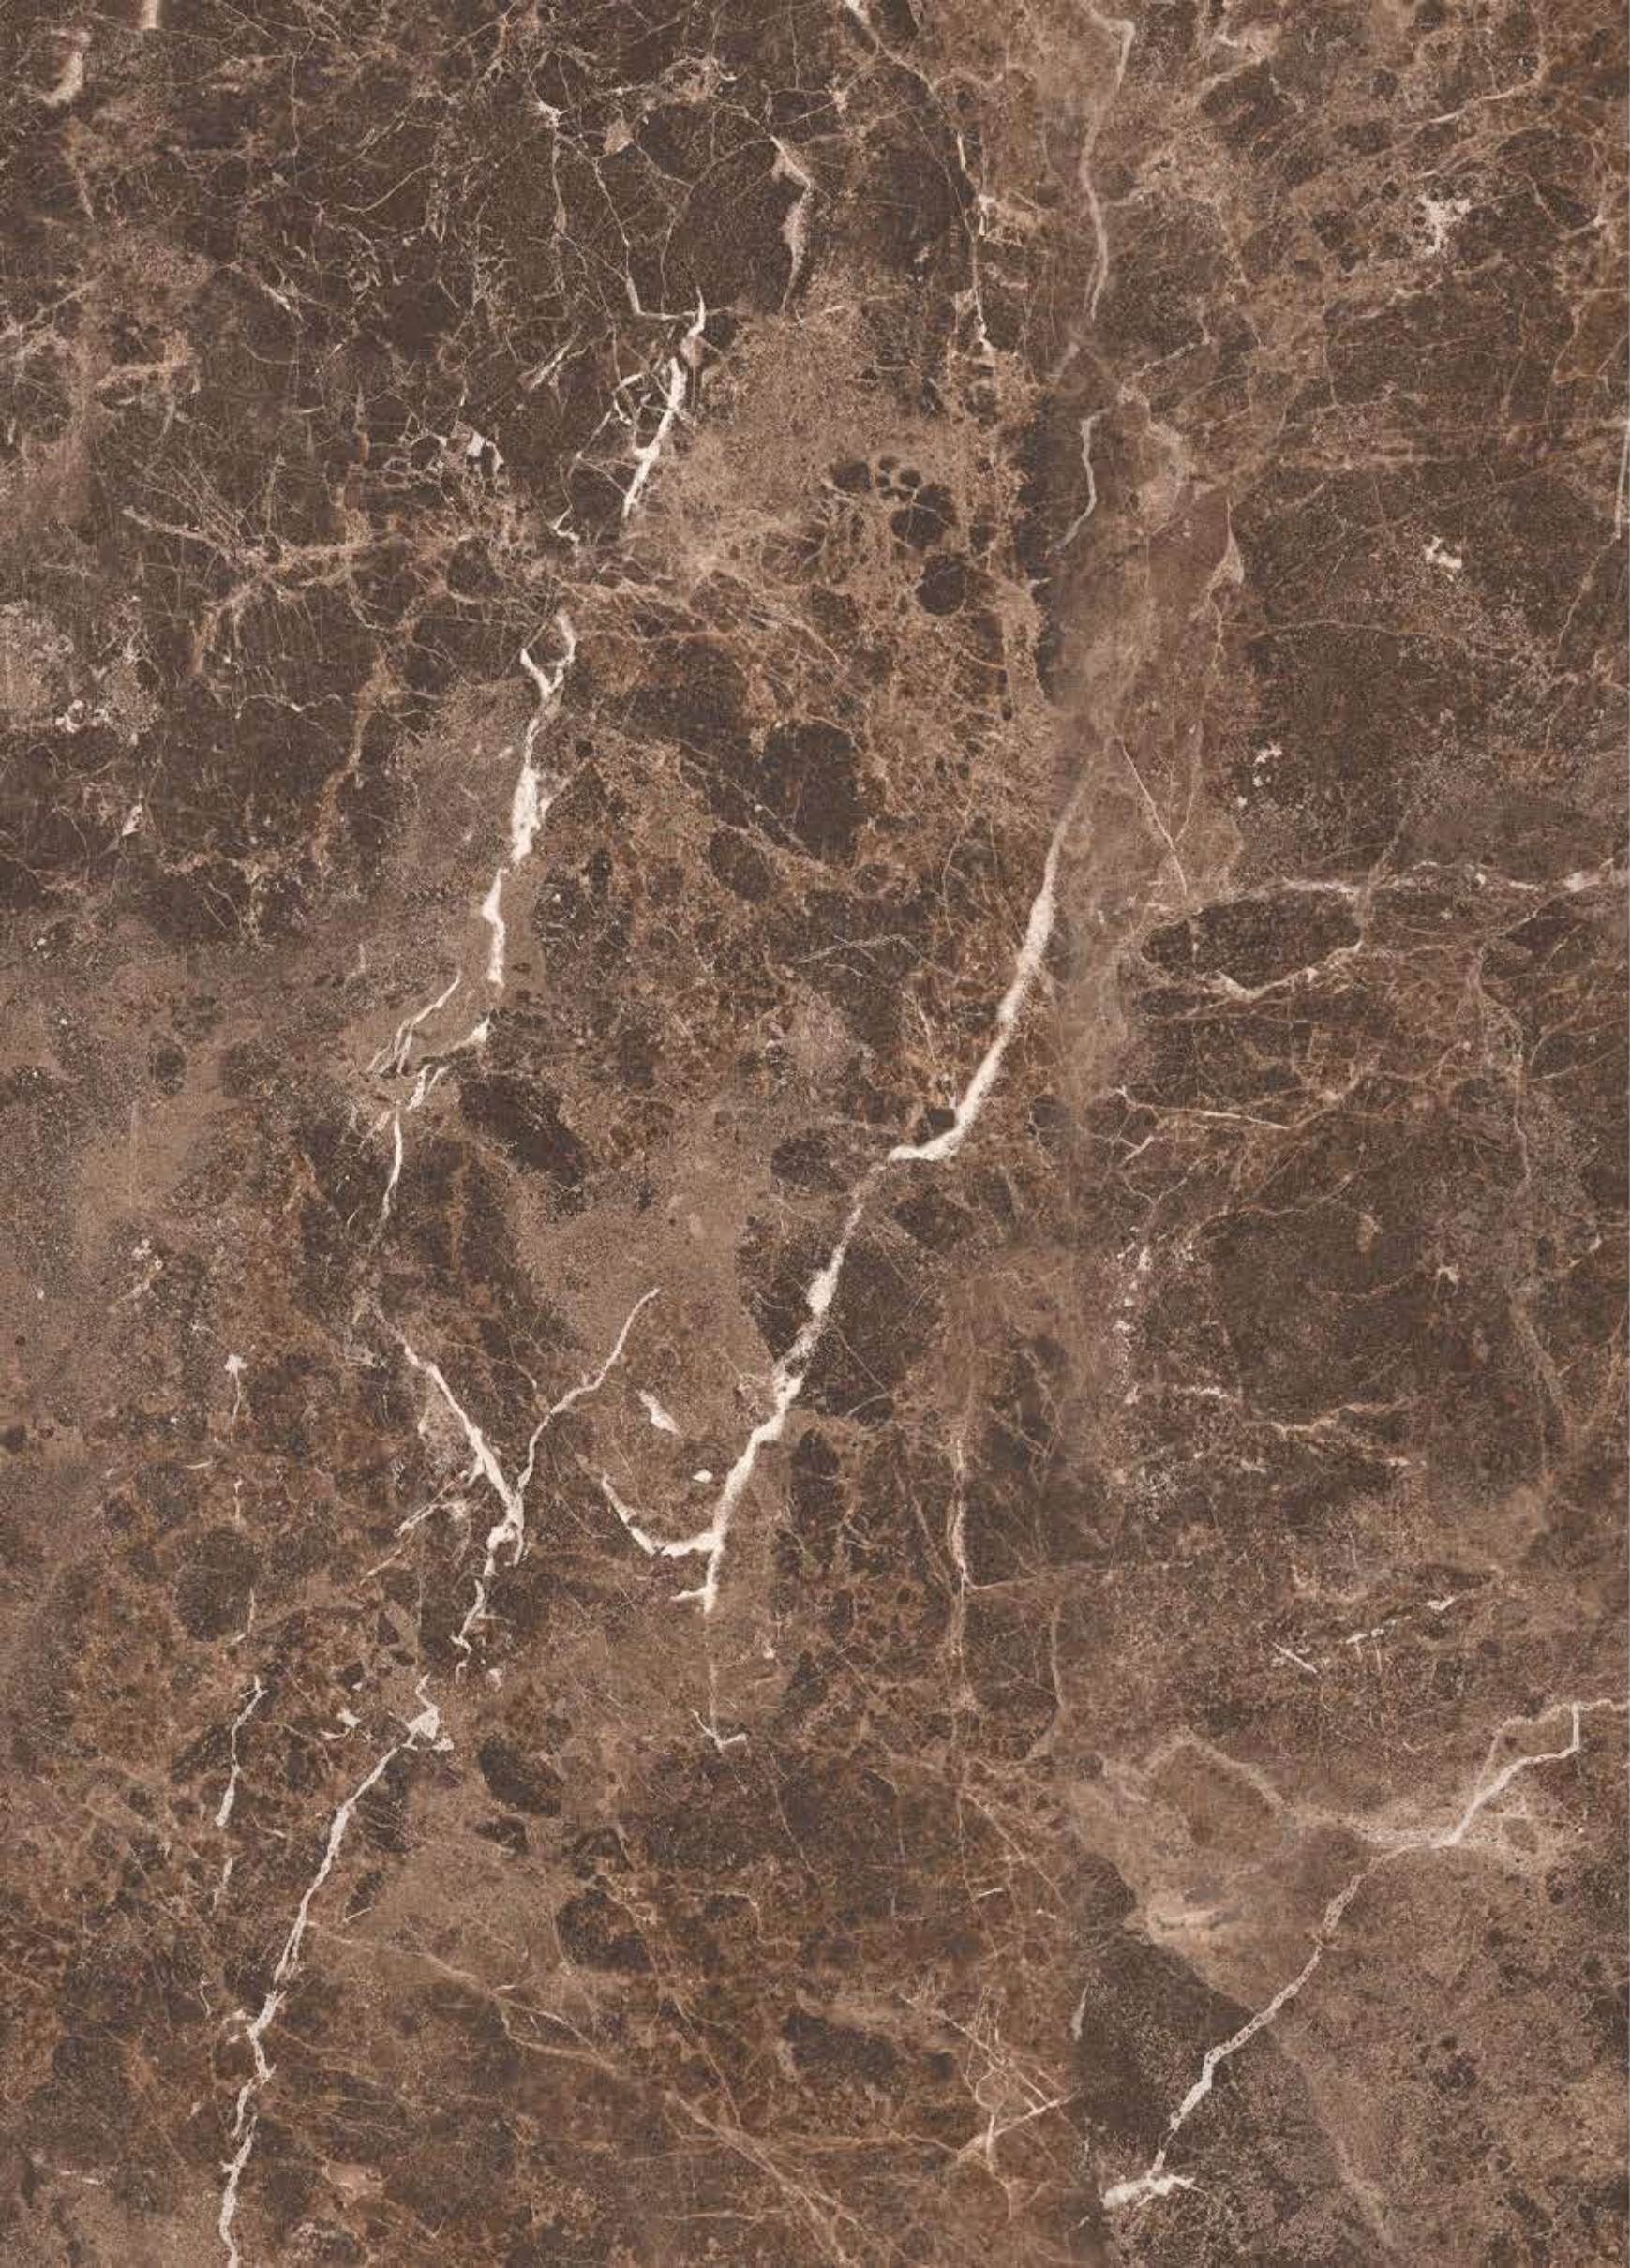

# Emperado Brown

600x1200x12mm

6 Faces

Emperado Brown