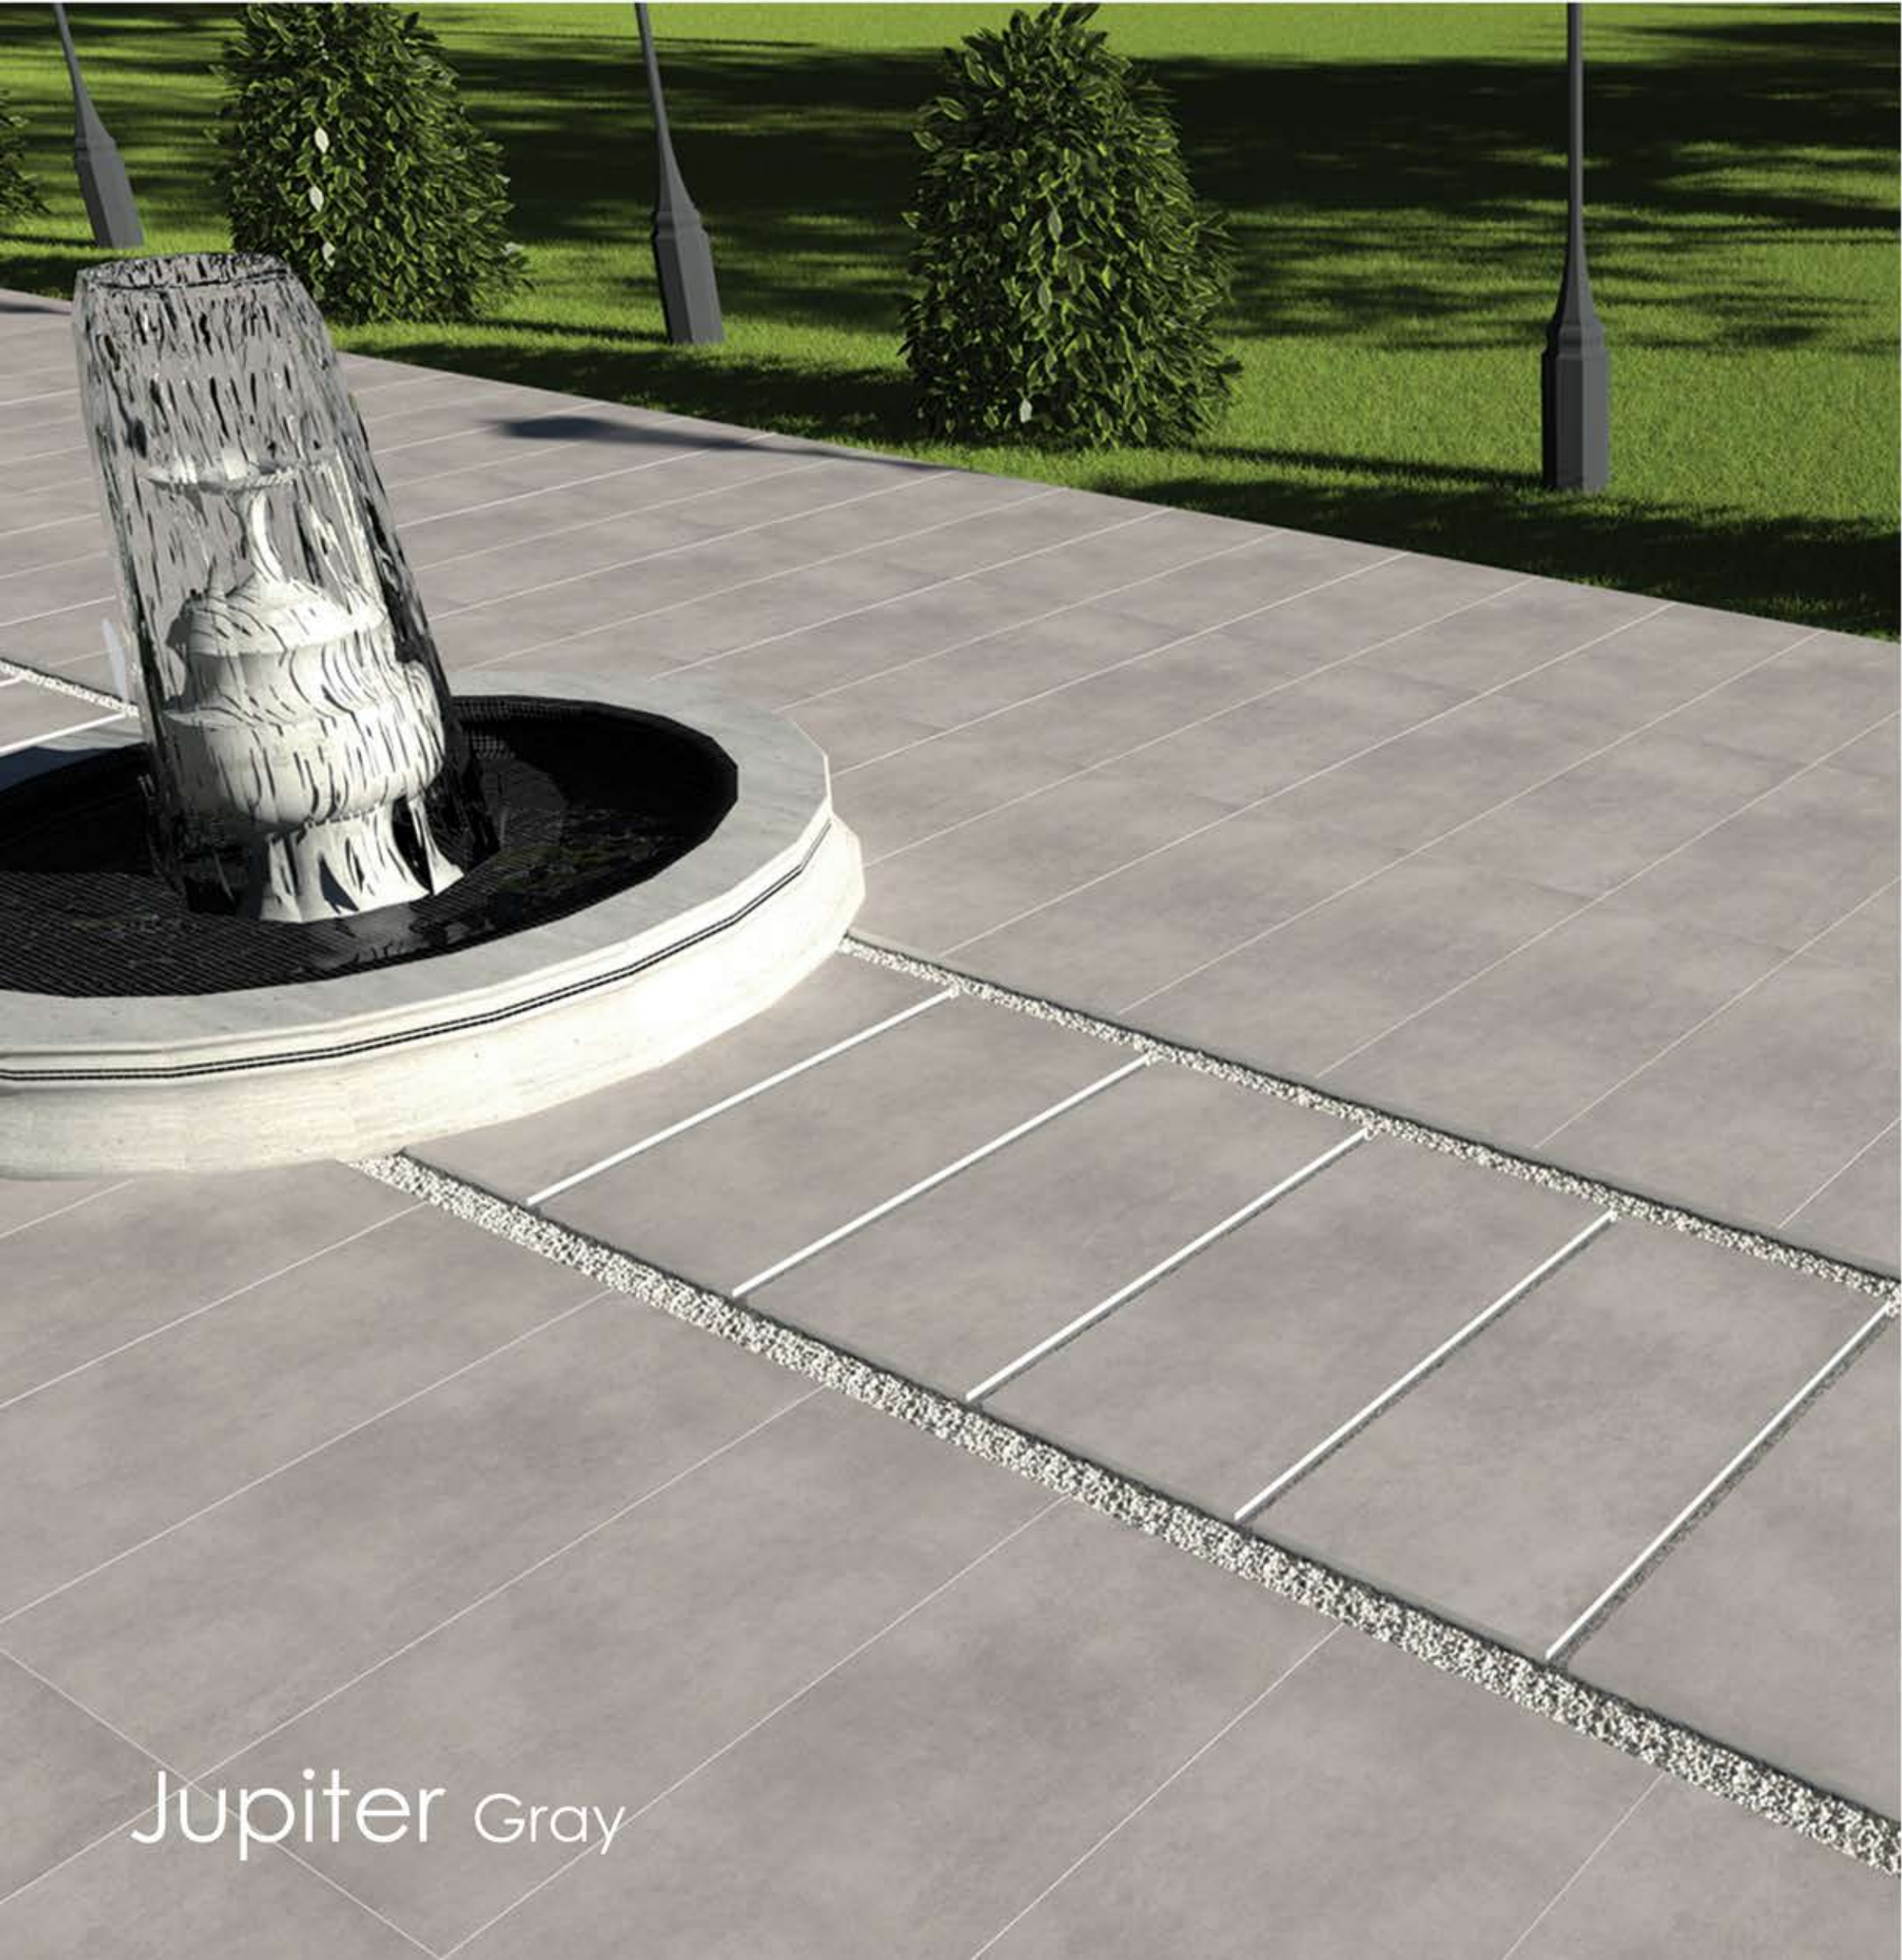

Jupiter Gray

Jupiter Gray

600x1200x20mm

4 Faces