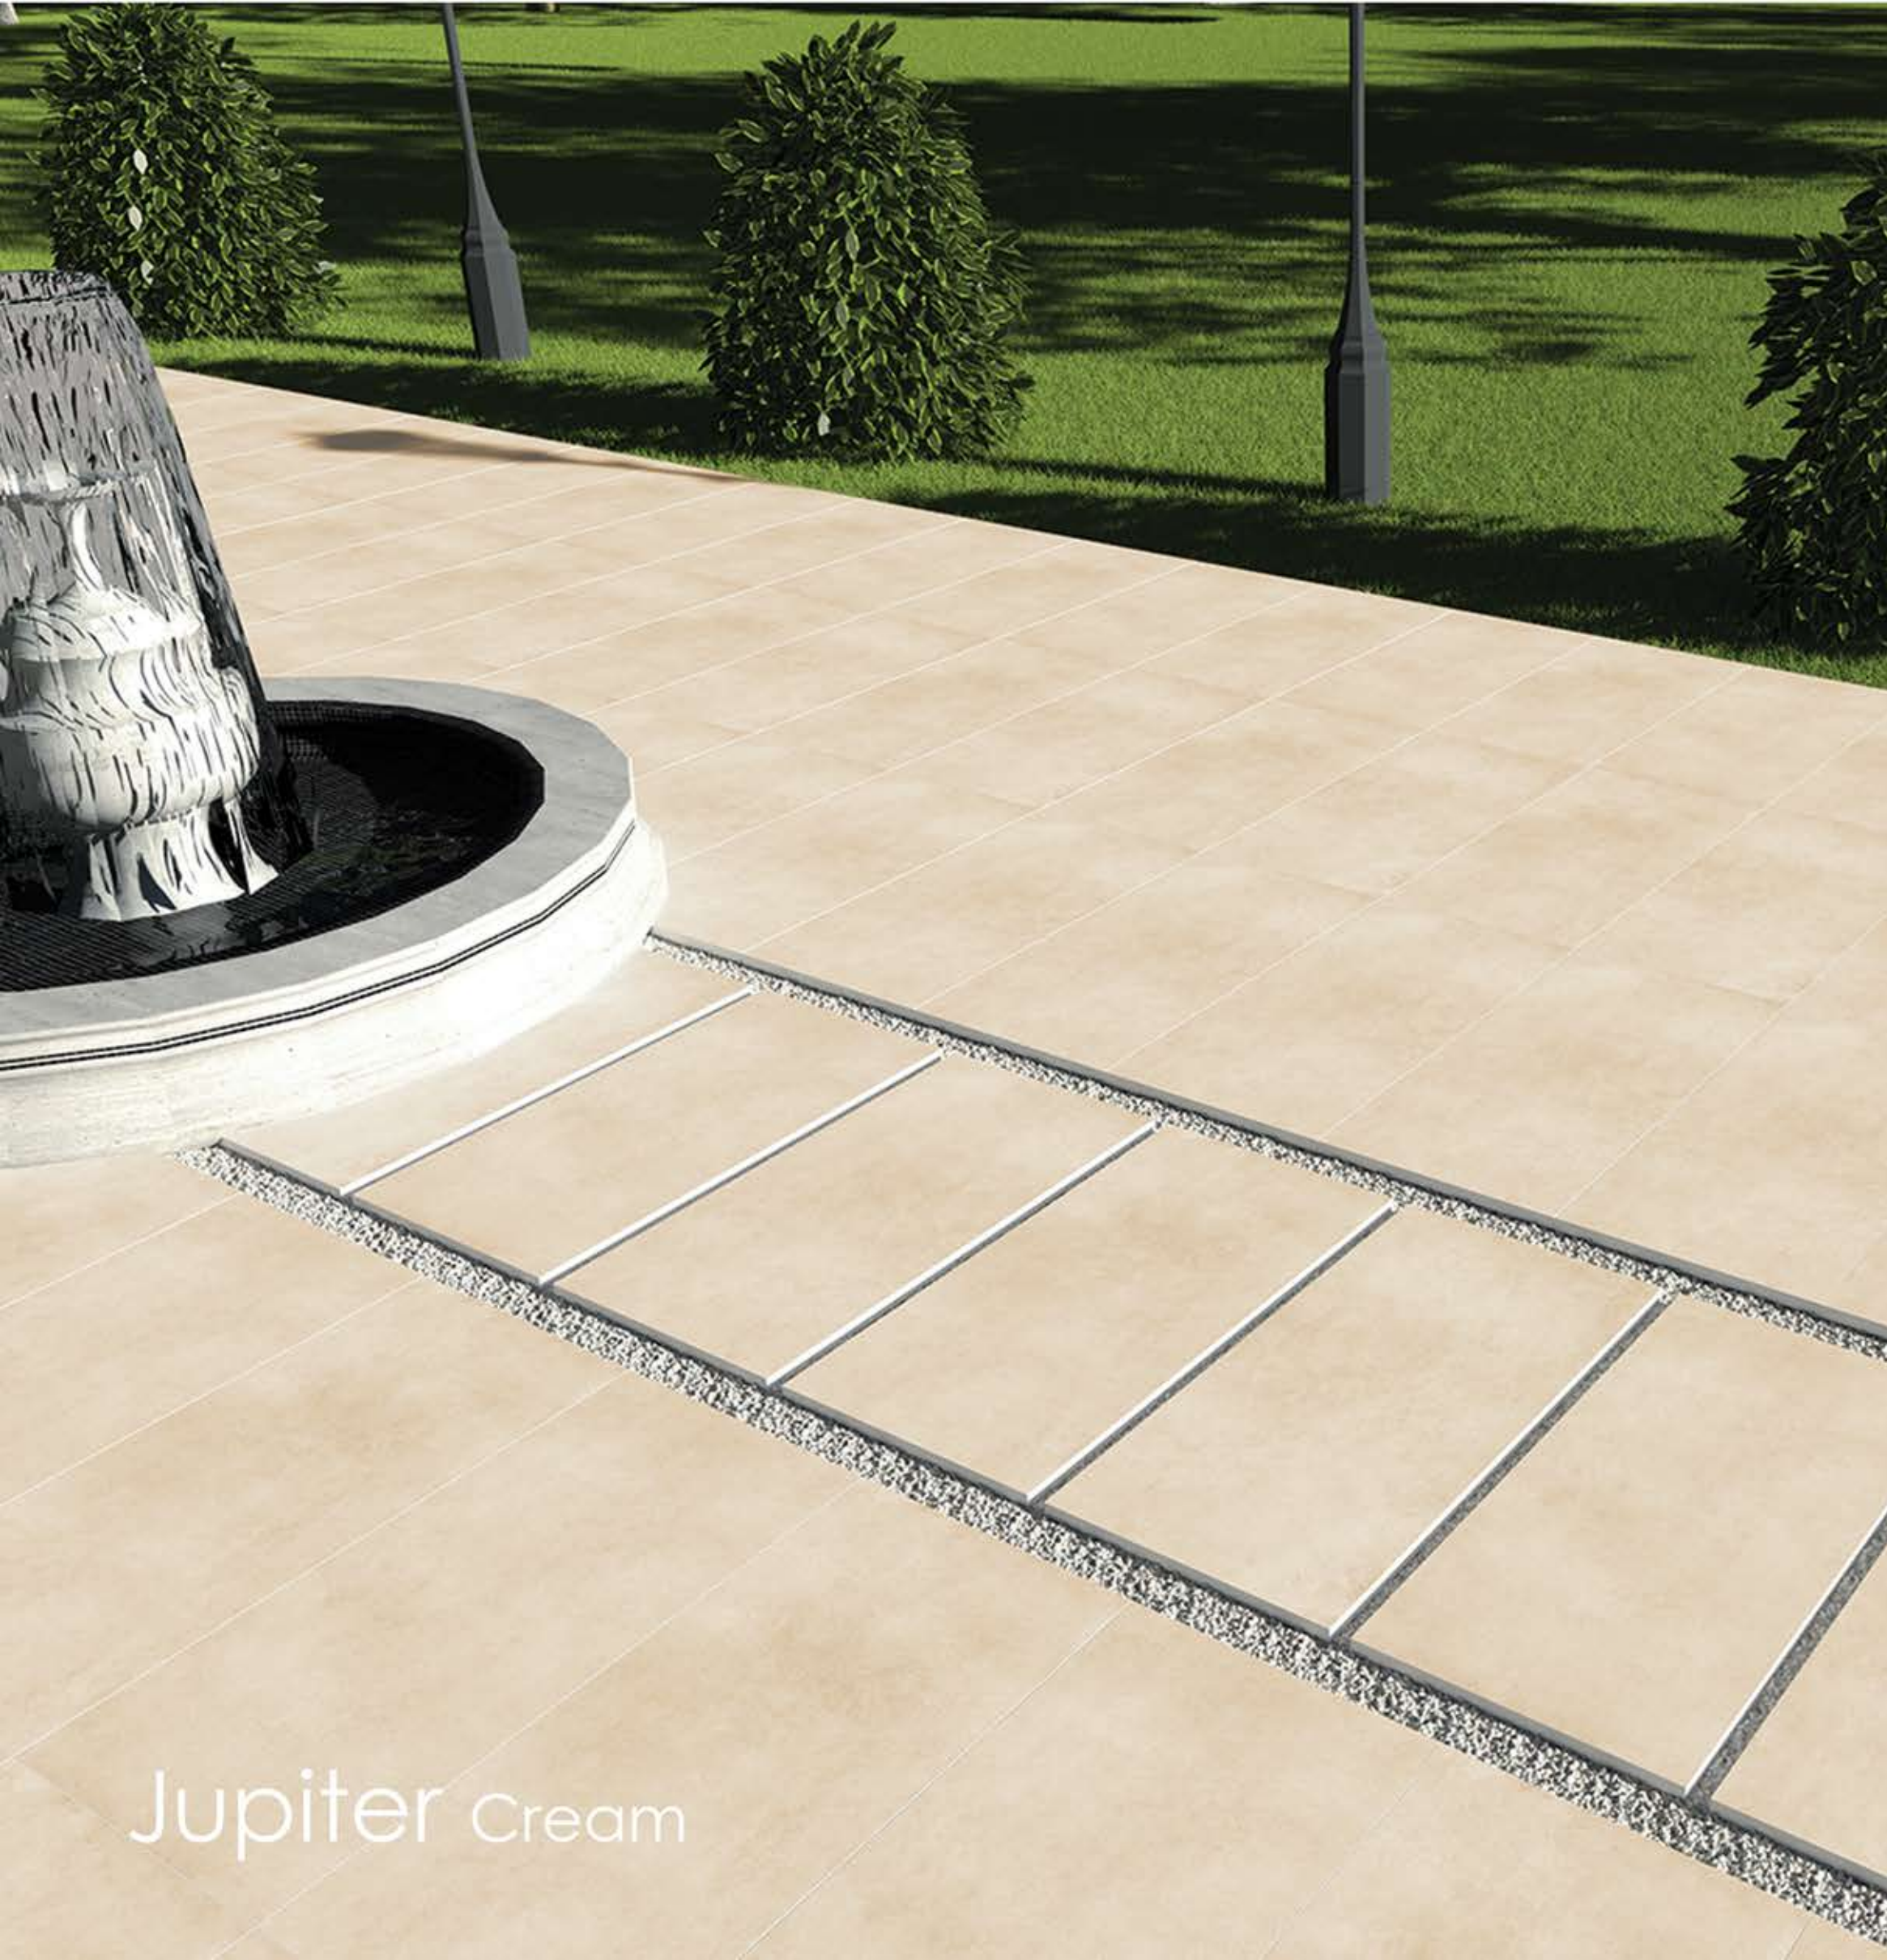

Jupiter cream

600x1200x20mm

4 Faces