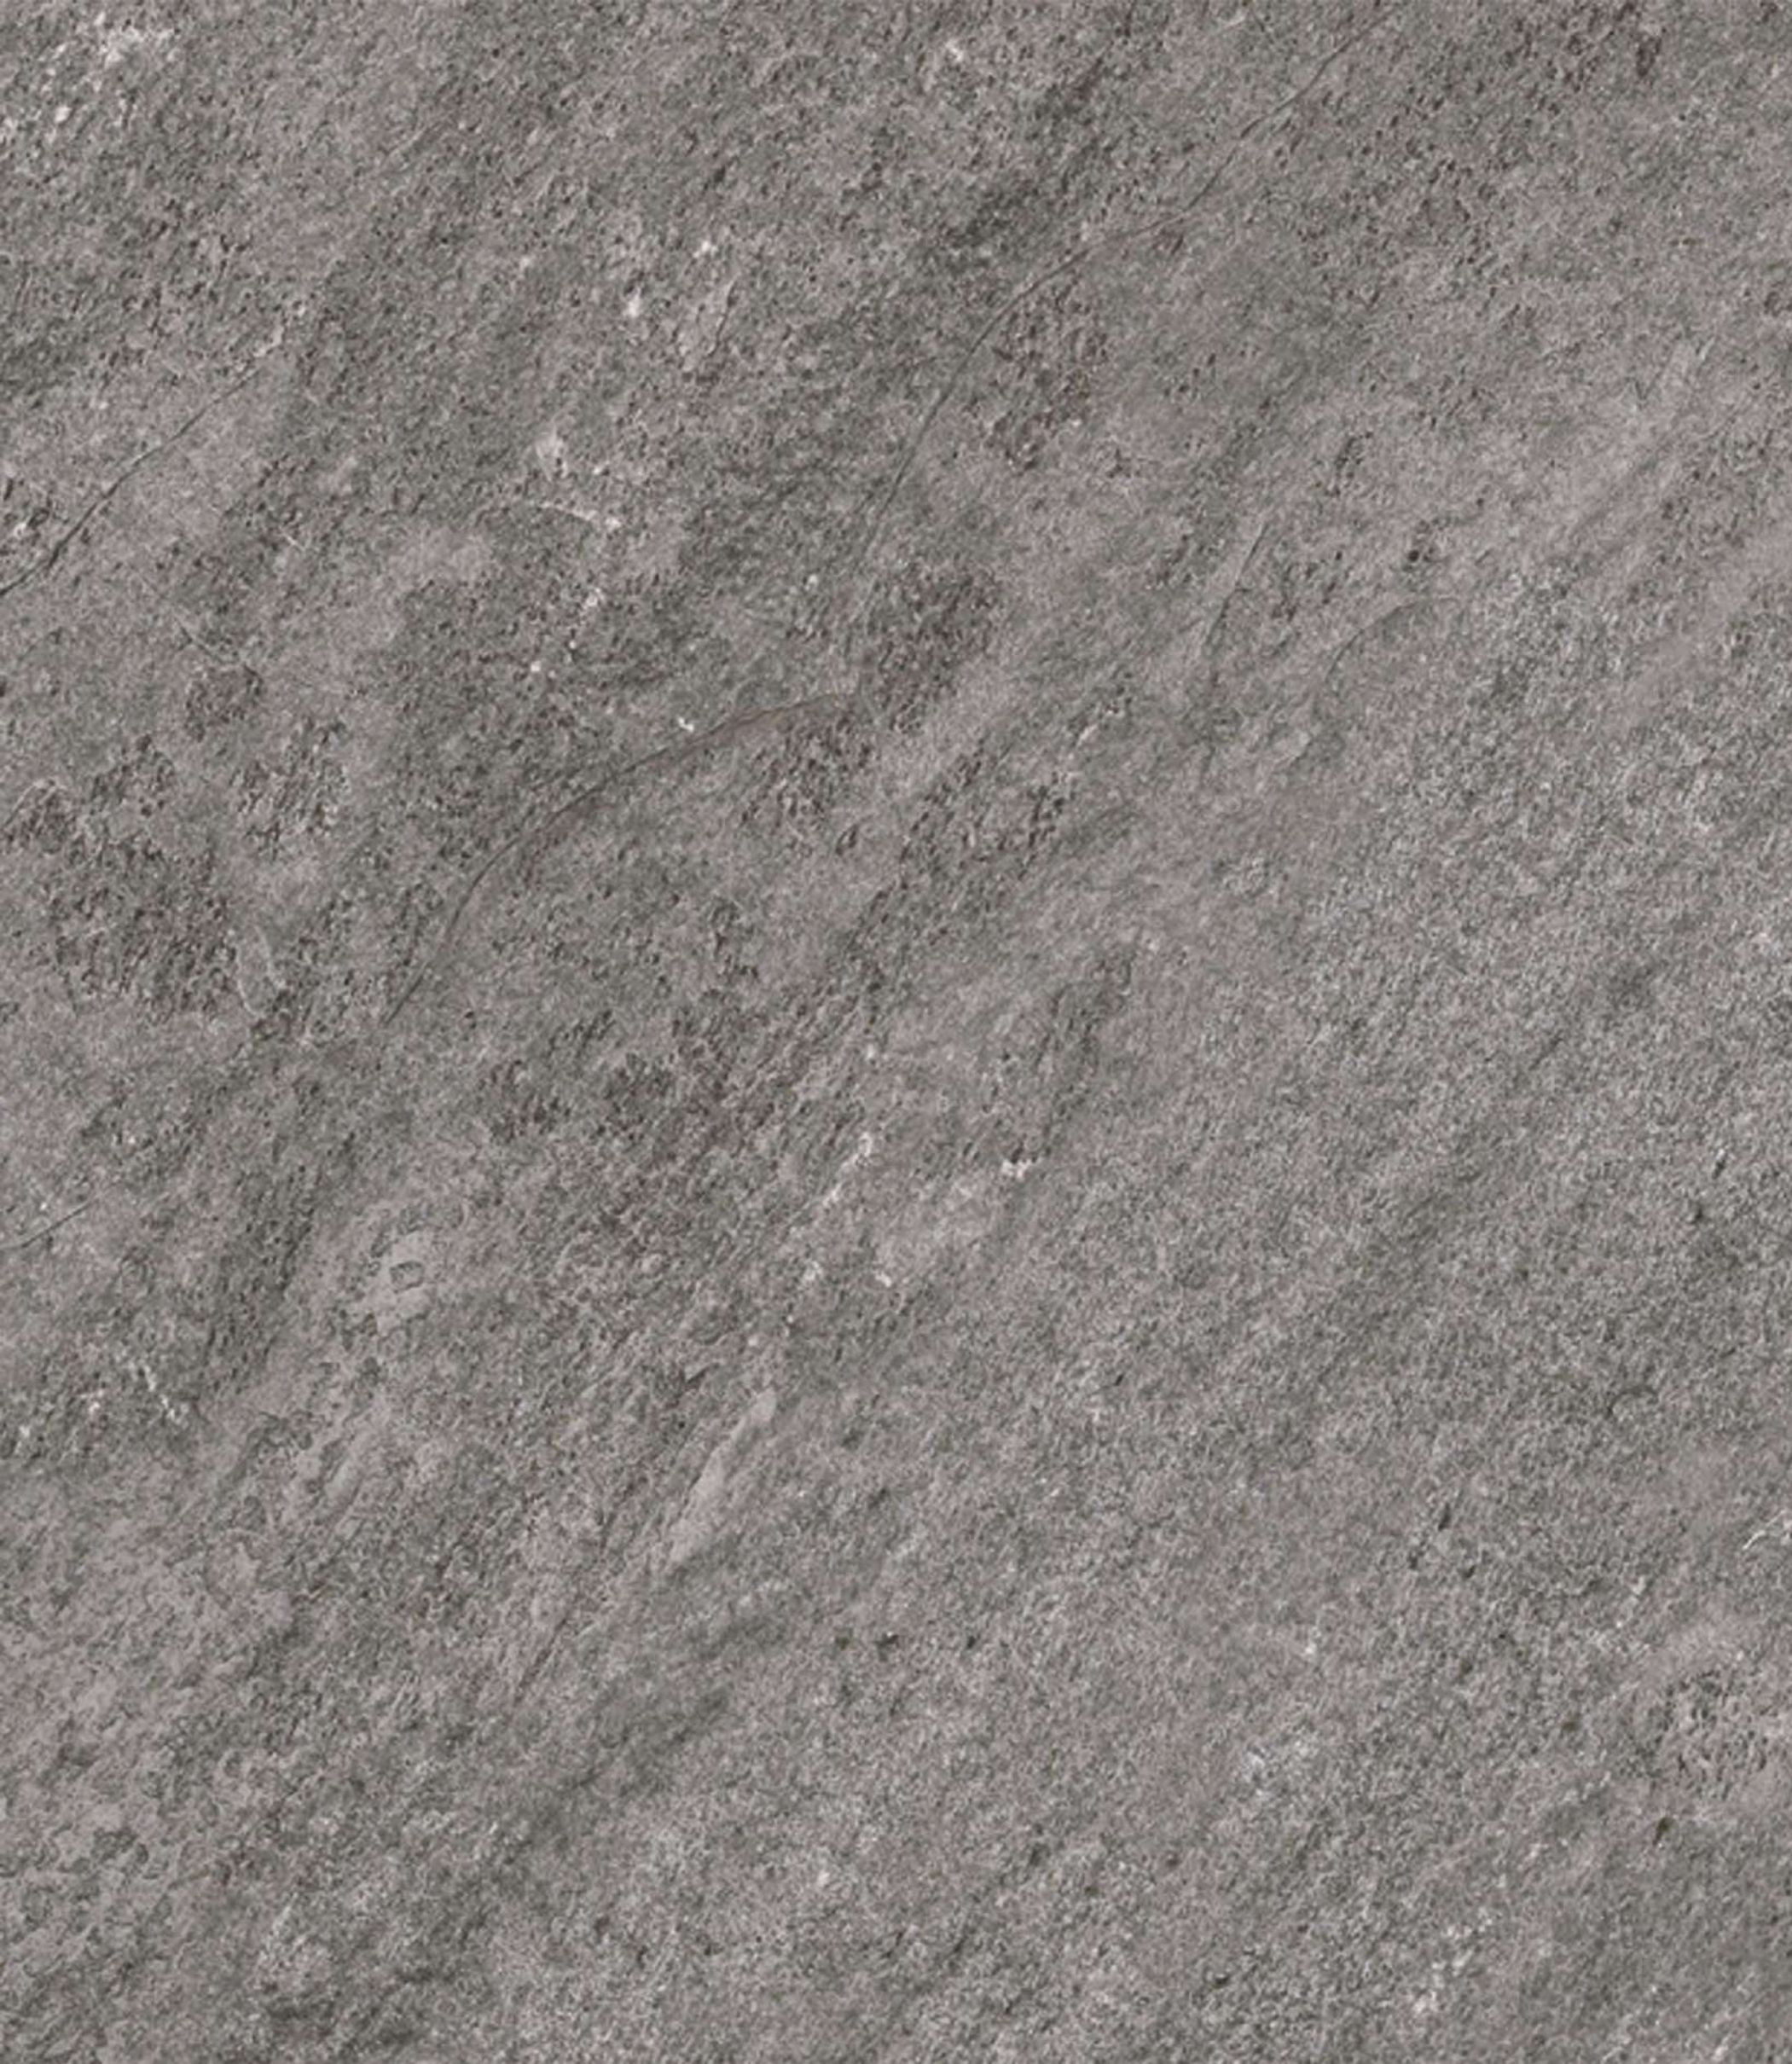

Viona Dark Gray

600x600x20mm

COLOR BODY

8 Faces