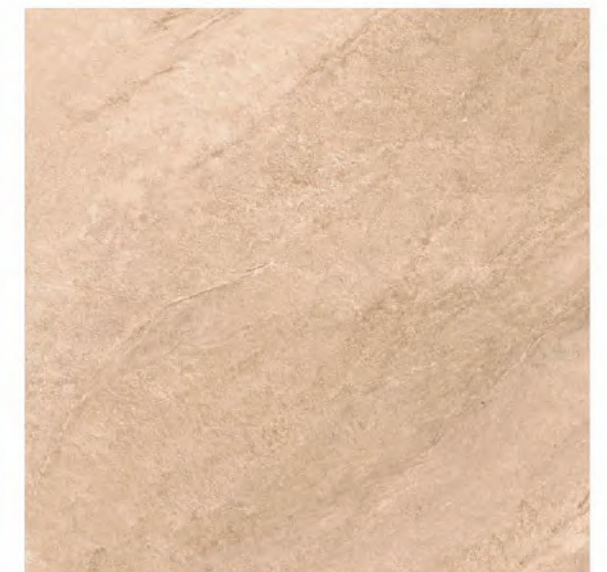

Montreal Dark Beige

600x600x20mm

5 Faces