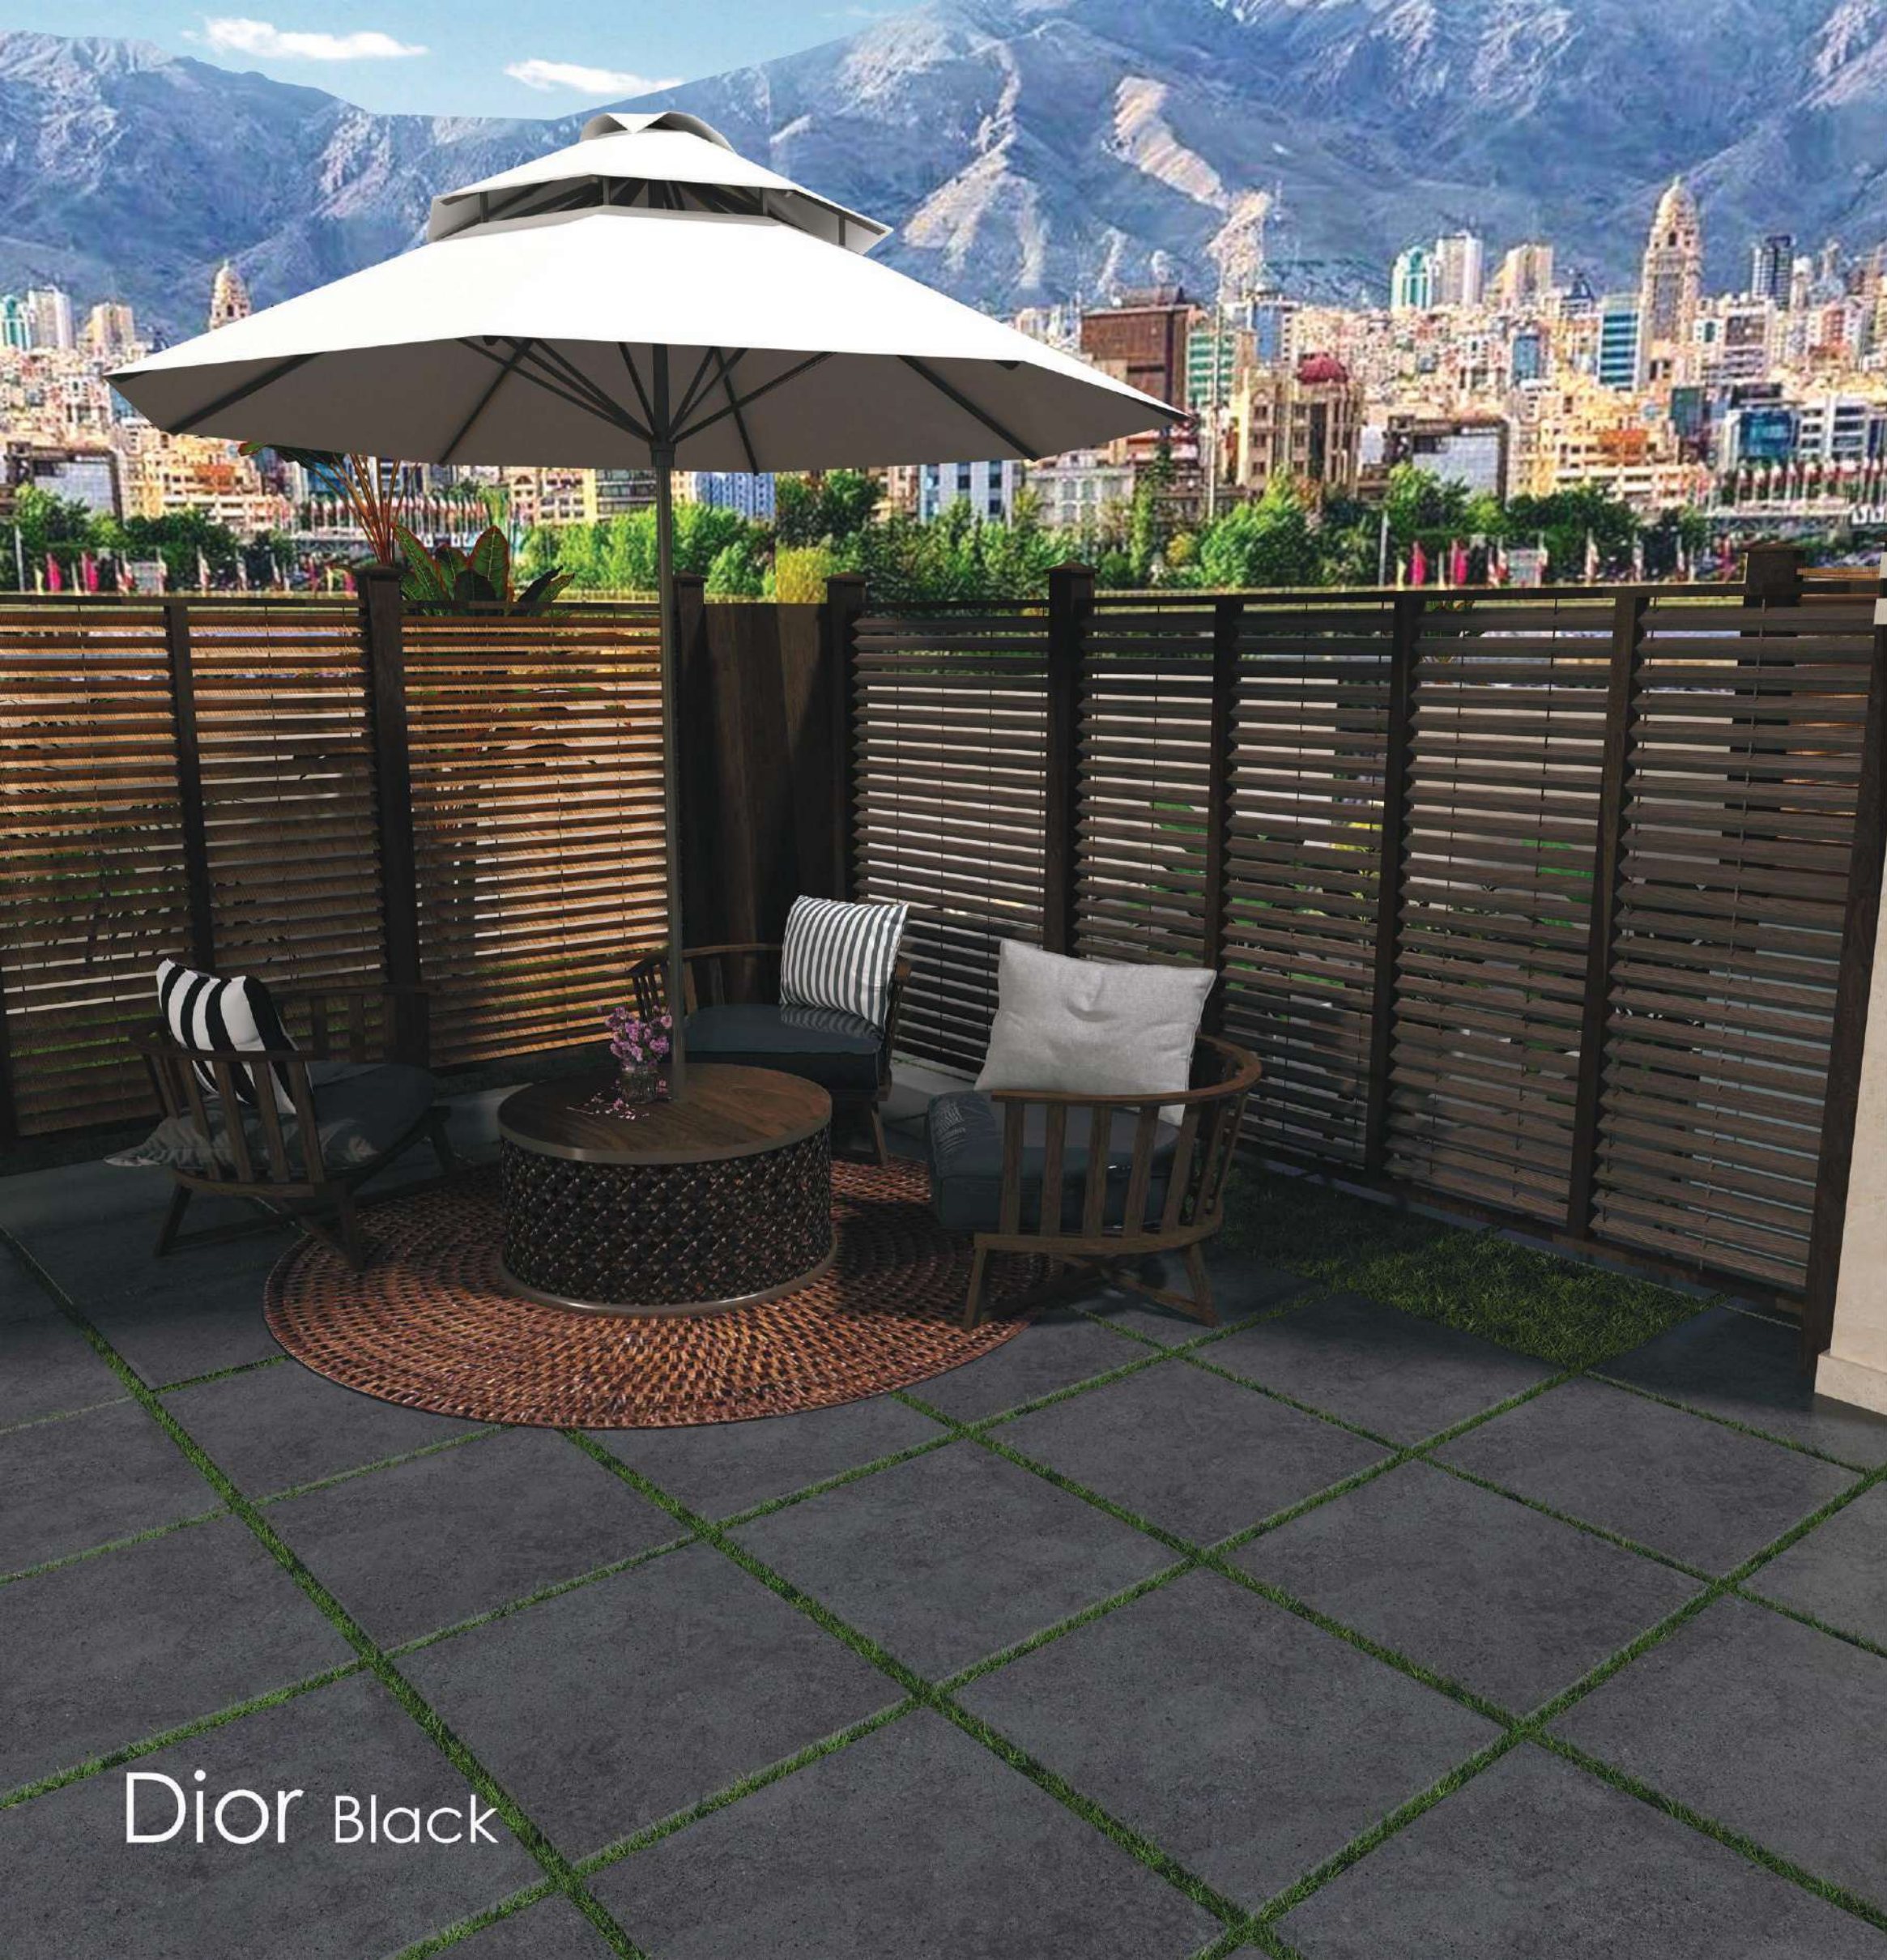

Dior Black

Dior Black

600x600x20mm

COLOR BODY

3 Faces