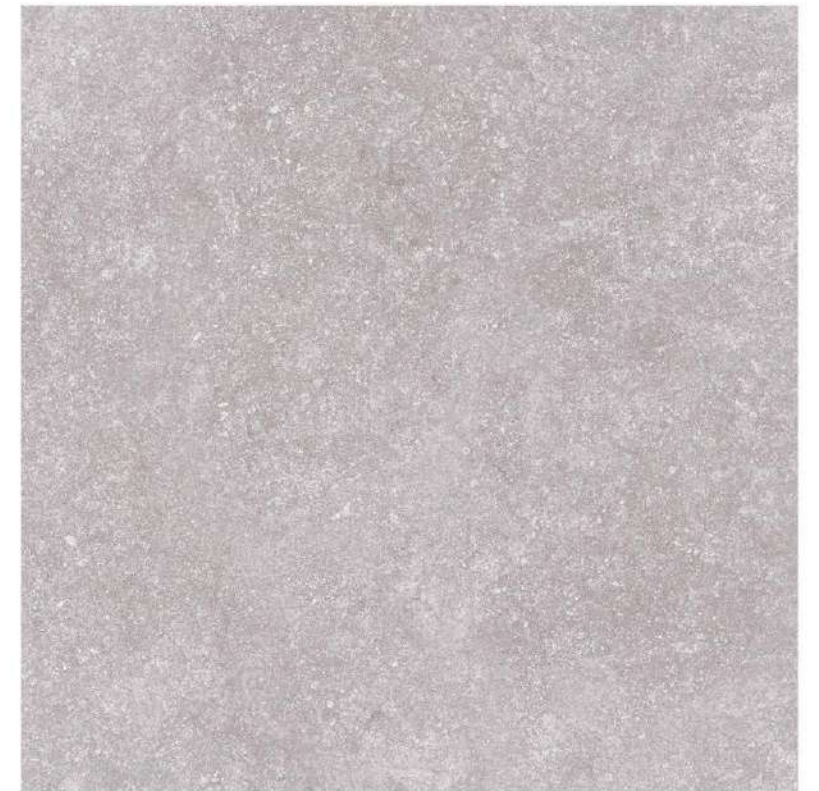

COLOR BODY

4 Faces

Spectre Dark Blue

600x600x20mm

COLOR BODY

4 Faces

Spectre Dark Blue

Spectre Dark Blue