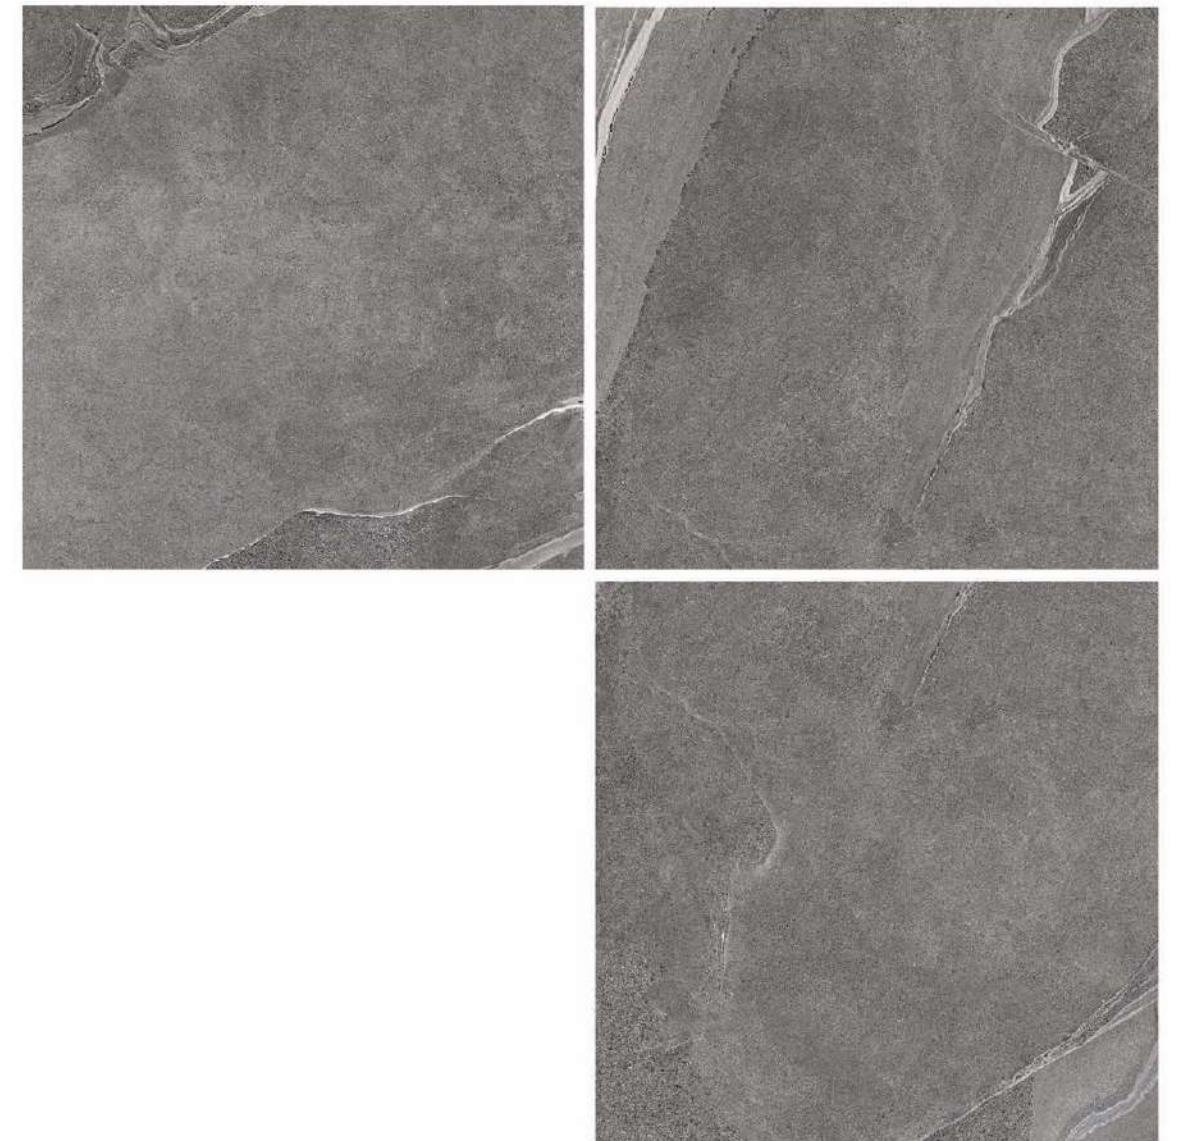

9 Faces

Andora Light Brown

Andora Light Brown

Barobd Black

600x600x20mm

9 Faces

Barbod Black

Barbod Black