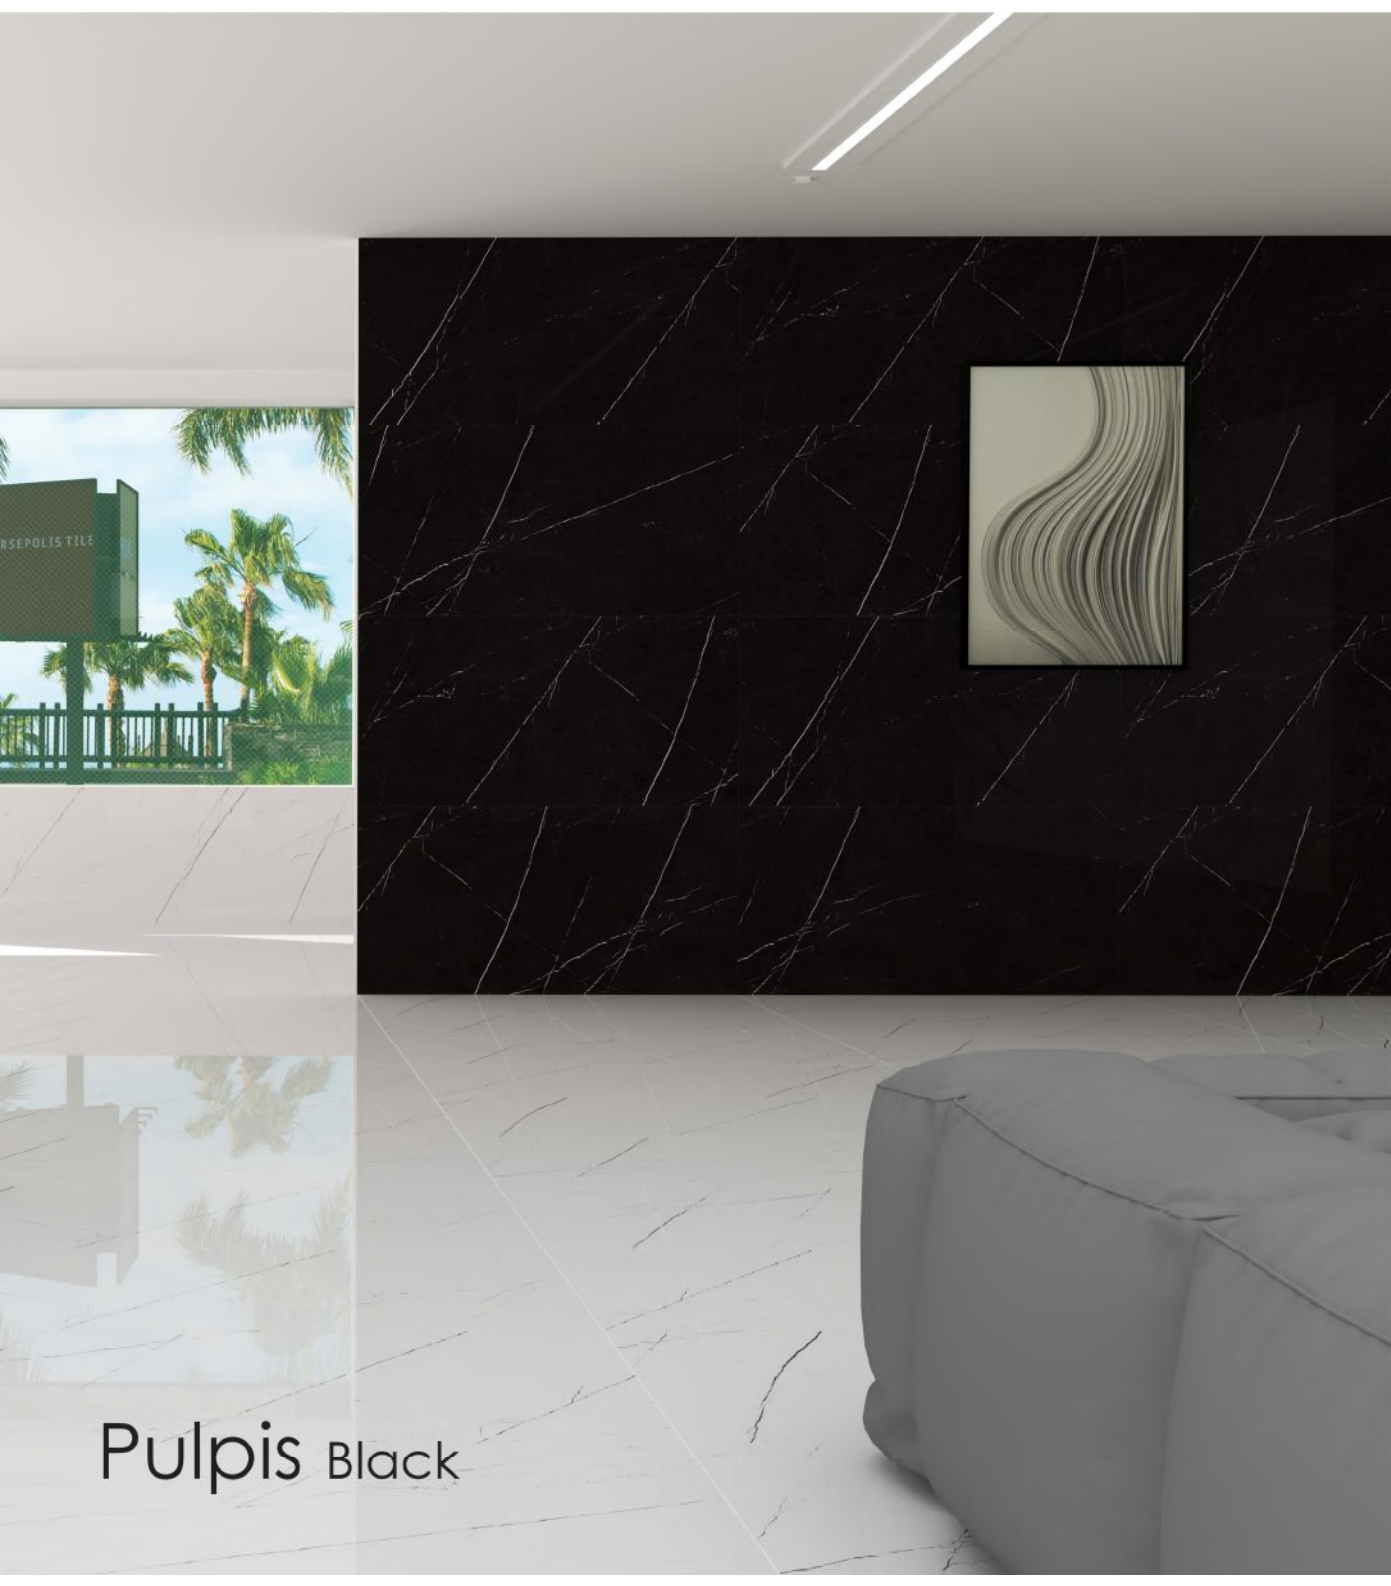

Pulpis Black

800x1600x12mm

5 Faces