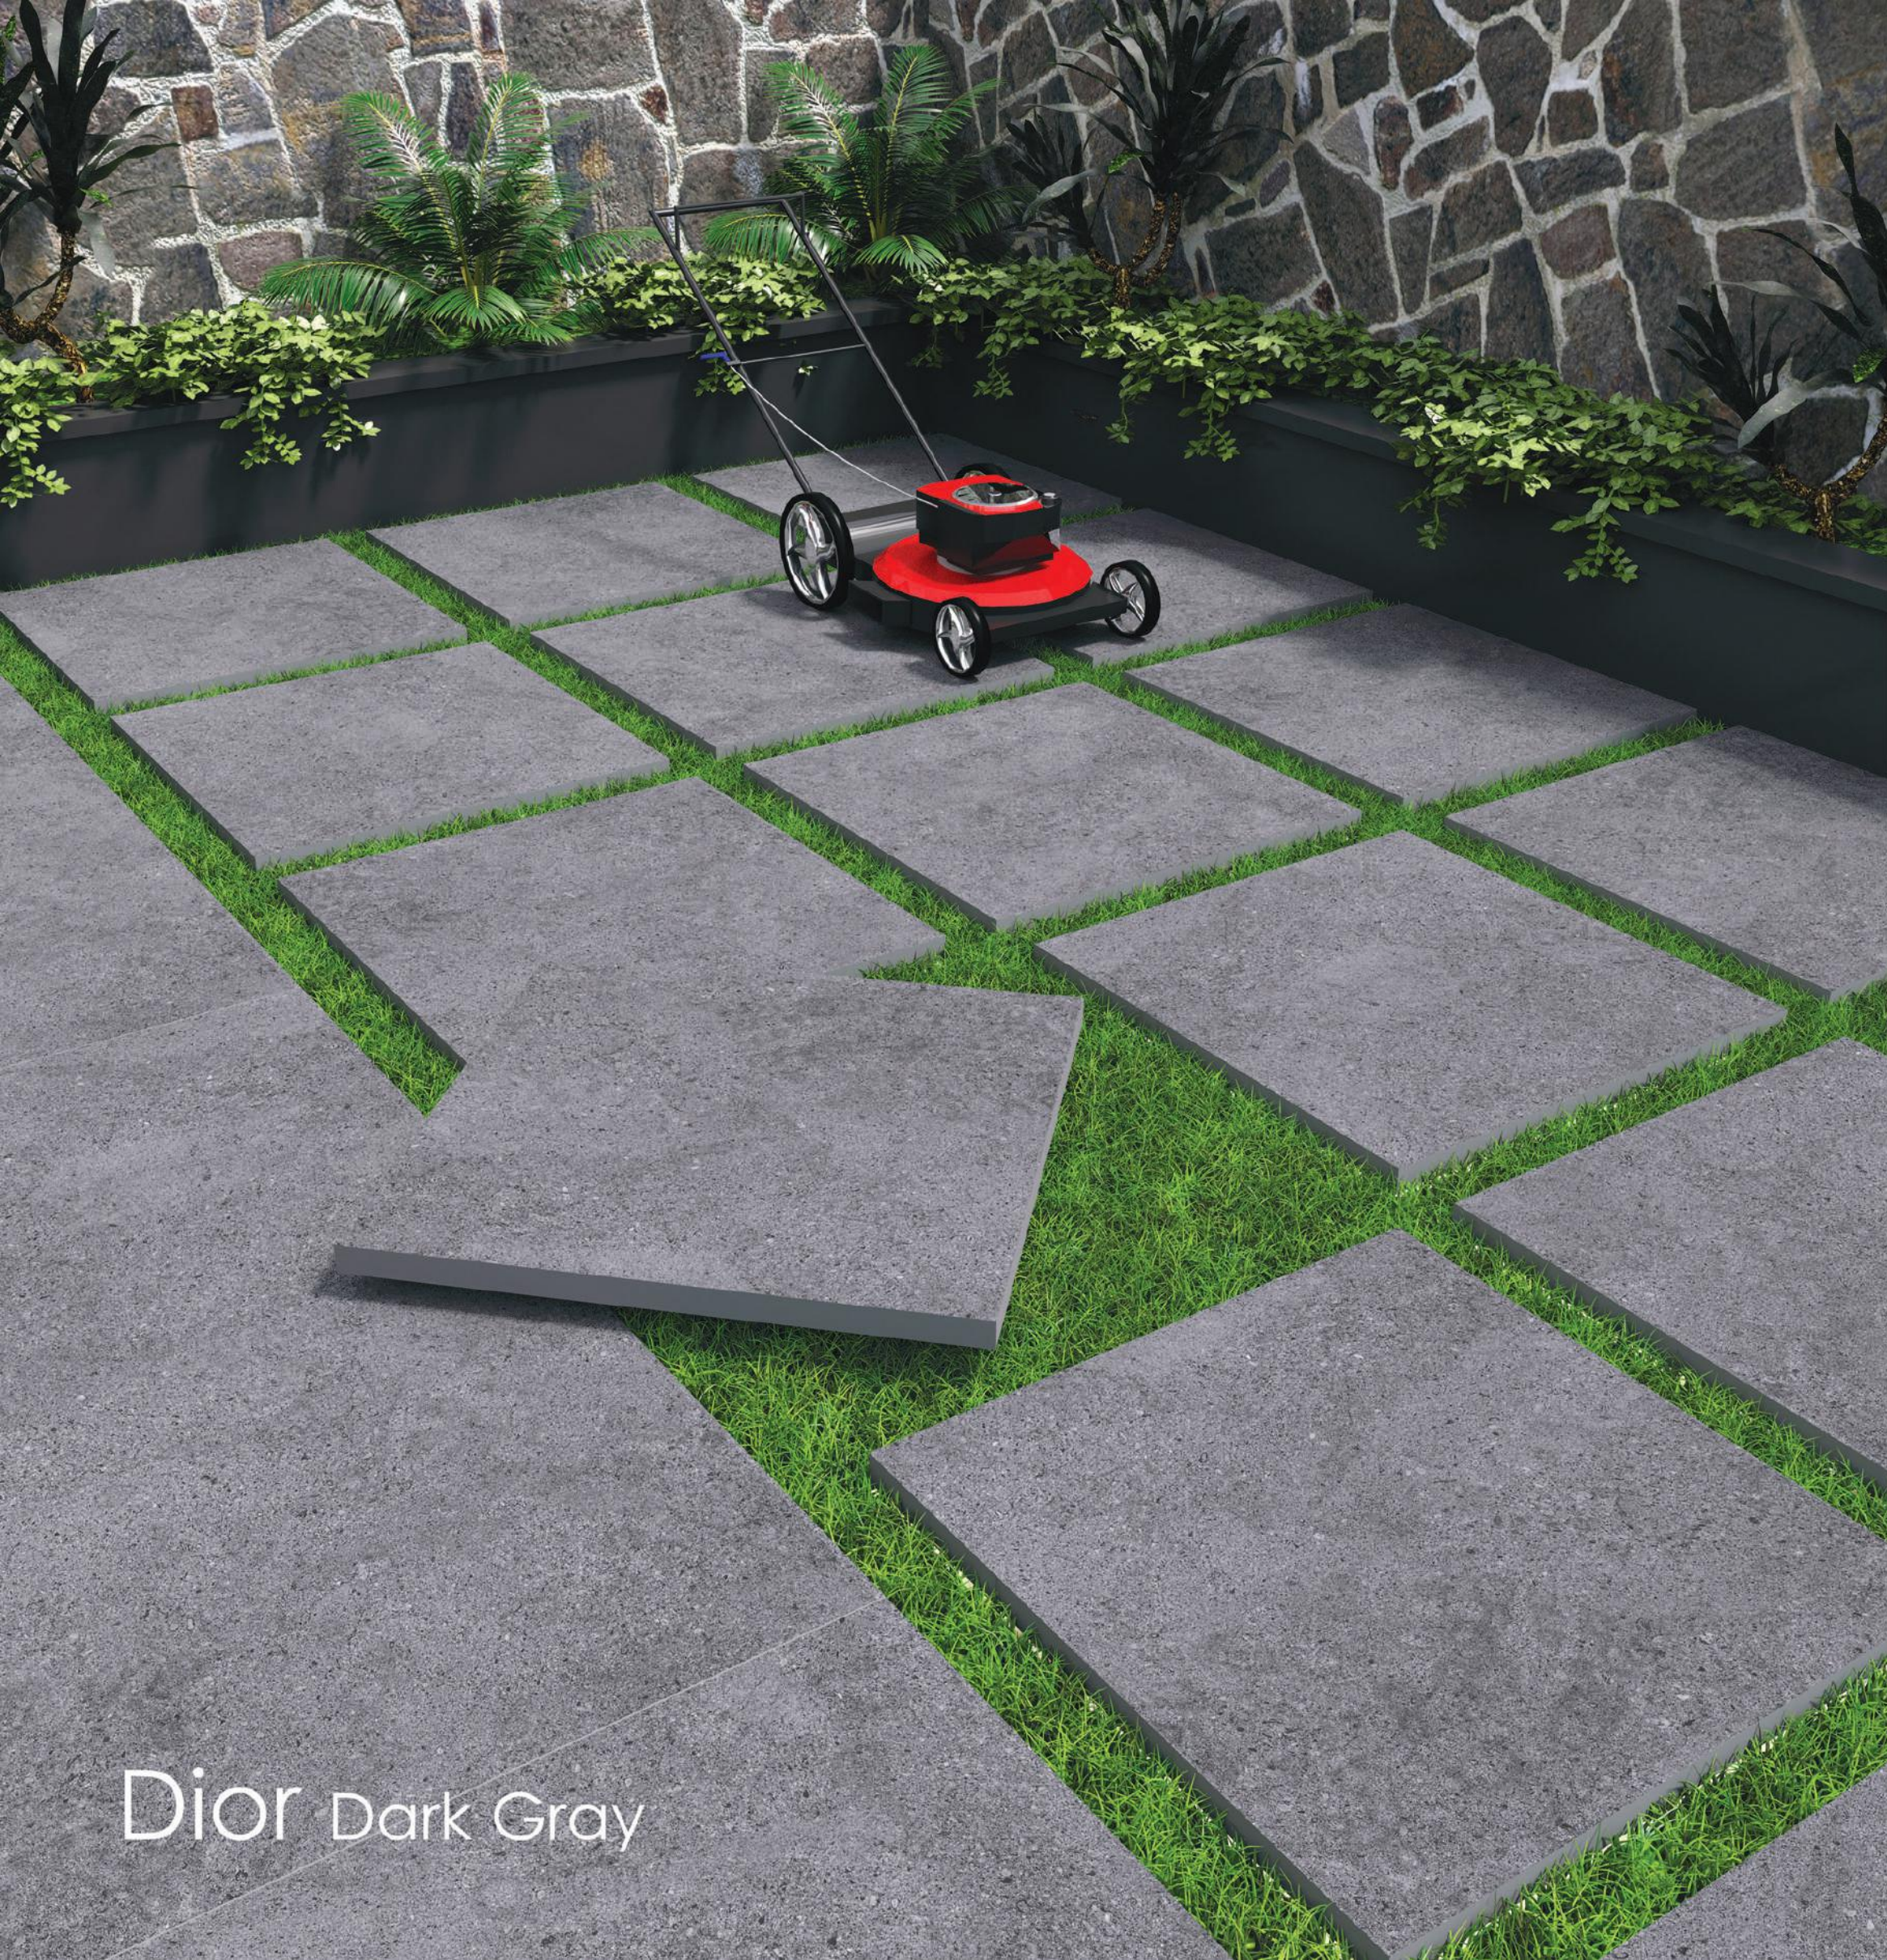

Dior Dark Gray

Dior Dark Gray

800x800x20mm

COLOR BODY

5 Faces