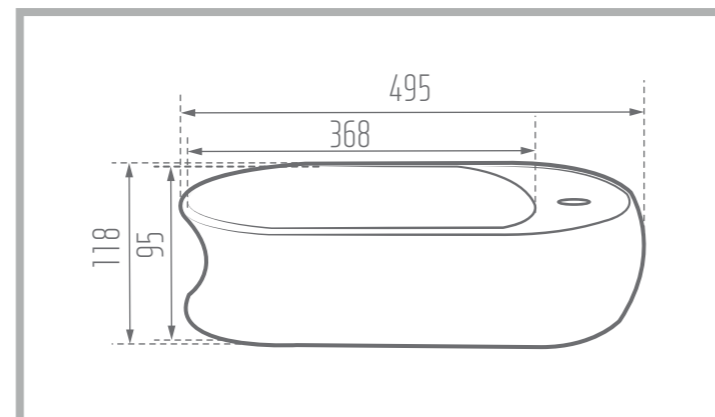

Name of Product: Diana Top Counter 40

Length: 404 mm

Width: 404 mm

Height: 137 mm

Code No. : 364440

Weight: 40 kg

Matte Black

Glossy Gray

Name of Product: Parmida Top Counter 60

Length: 603 mm

Width: 382 mm

Height: 134 mm

Code No. : 366360

Weight: 9.76 kg

RIMA 50

Top Counter

RIMA 50

Top Counter

Name of Product: Rima Top Counter 50

Length: 495 mm

Width: 314 mm

Height: 118 mm

Code No. : 363651

Weight: 8.35 kg

Name of Product: Rima Top Counter 50

Length: 495 mm

Width: 314 mm

Height: 118 mm

Code No. : 363651

Weight: 8.35 kg

SONIYA 38

Top Counter