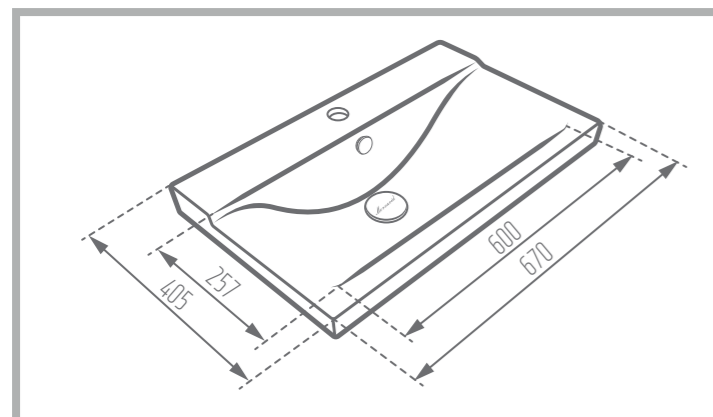

Name of Product: Crown Counter Basin 67

Length: 670 mm

Width: 405 mm

Height: 210 mm

Code No. : 389967

Weight: 16.42 kg