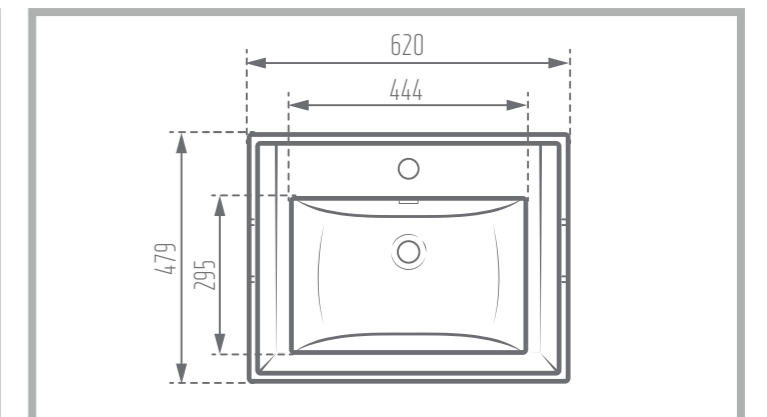

Name of Product: Dena Counter Basin 62

Length: 620 mm

Width: 479 mm

Height: 216 mm

Code No. : 389662

Weight: 12.22 kg