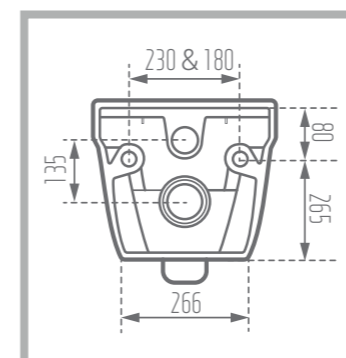

Name of Product: Silvia Wall Hung Water Closet 55

Length: 545 mm

Width: 380 mm

Height : 387 mm

S-Trap: 180-230 mm

Code No. : 396855

Weight: 28.87 kg

Function: Slow Close & Easy Hinge

Type of Flushing: Wash Down

Option for Bidet Mixer