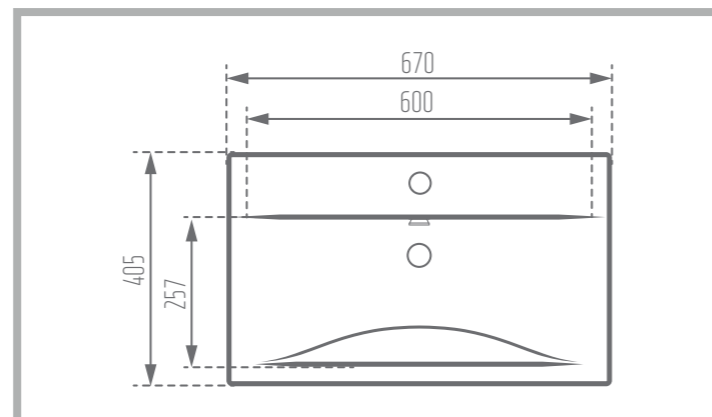

Name of Product: Diana Top Counter 40

Length: 404 mm

Width: 404 mm

Height: 137 mm

Code No. : 364440

Weight: 40 kg

Matte Black

Glossy Gray

Width: 485 mm

Height: 227 mm

Code No. : 386080

Weight: 17.26 kg

Name of Product: Parmida Counter Basin 52

Length: 520 mm

Width: 395 mm

Height: 210 mm

Code No. : 386352

Weight: 13.40 kg

CROWN 67

Counter Basin

VERONA 60

Counter Basin

Name of Product: Crown Counter Basin 67

Length: 670 mm

Width: 405 mm

Height: 210 mm

Code No. : 389967

Weight: 16.42 kg

Name of Product: Verona Counter Basin 60

Length: 606 mm

Width: 467 mm

Height: 226 mm