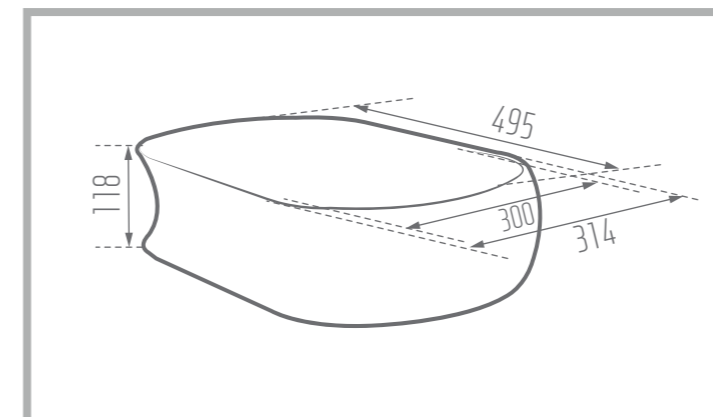

Name of Product: Diana Top Counter 40

Length: 404 mm

Width: 404 mm

Height: 137 mm

Code No. : 364440

Weight: 40 kg

Matte Black

Glossy Gray

Name of Product: Parmida Top Counter 60

Length: 603 mm

Width: 382 mm

Height: 134 mm

Code No. : 366360

Weight: 9.76 kg

RIMA 50

Top Counter

RIMA 50

Top Counter

Name of Product: Rima Top Counter 50

Length: 495 mm

Width: 314 mm

Height: 118 mm

Code No. : 363651

Weight: 8.35 kg

Name of Product: Rima Top Counter 50

Length: 495 mm

Width: 314 mm

Height: 118 mm

Code No. : 363651

Weight: 8.35 kg

SONIYA 38

Top Counter