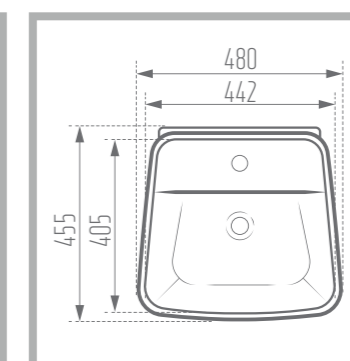

Weight: 27.2 kg

DESPINA 41

Wall Hung Wash Basin

Colored Glaze 

Name of Product: Despina Wall hung Wash Basin 41

Length: 450 mm

Width: 408 mm

Height: 396 mm

Code No. : 1099840

Weight: 17.5 kg

MEGA 48

Wall Hung Wash Basin

Colored Glaze

Name of Product: Mega Wall Hung Wash Basin 48

Length: 480 mm

Width: 455 mm

Height: 610 mm

Code No. : 109348

Weight: 28.3 kg

SILVIA 60

Wall Hung Wash Basin

Colored Glaze 

Name of Product: Silvia Wall hung Wash Basin 60

Length: 598 mm