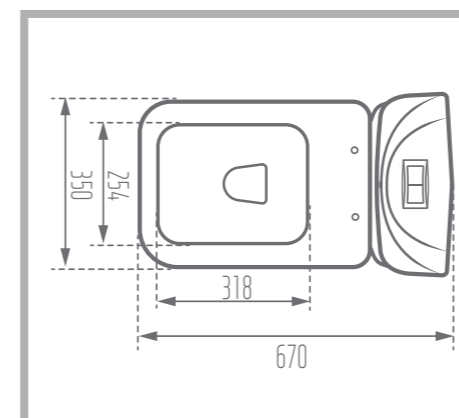

Width: 350 mm

Height : 595 mm

P-Trap: 185 mm

Code No. : 136567

Weight: 37.57 kg

Mechanism: HET Dual Flushing Fitting

Type of Flushing: Wash Down

Option for Bidet Mixer