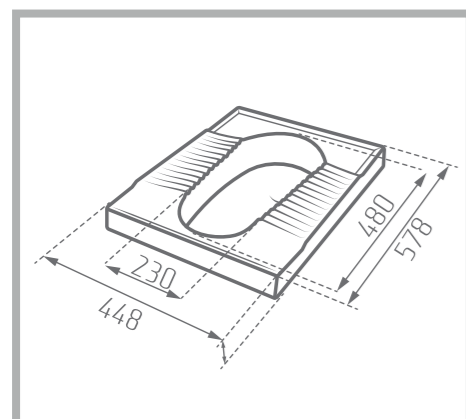

Width: 380 mm

Height: 175 mm

Code No. : 125449

Weight: 10.58 kg

Description: Open Rime - Flat

FIROUZEH

Asian Squat Pans

PARMIDA

Asian Squat Pans

Name of Product: Firouzeh Asian Squat Pans

Length: 578 mm

Width: 448 mm

Height: 234 mm

Code No. : 122659

Weight: 16.51 kg

Description: Close Rime - Deep

Name of Product: Parmida Asian Squat Pans

Length: 588 mm

Width: 462 mm

Height: 223 mm

Code No. : 126358

Weight: 15.92 kg

Description: Close Rime - Flat

NEGIN