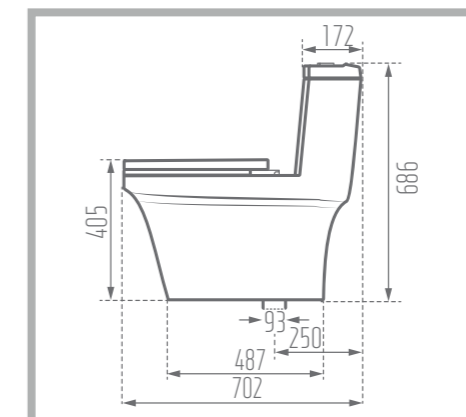

Width: 420 mm

Height : 708 mm

S-Trap: 310 mm

Code No. : 136372

Weight: 40.61 kg

Mechanism: Waterjet

Type of Flushing: Turbojet

Option for Bidet Mixer

Name of Product: Crown Water Closet 70

Length: 702 mm

Width: 375 mm

Height : 686 mm

S-Trap: 250 mm

Code No. : 139970

Weight: 44.25 kg

Mechanism: HET

Type of Flushing: Pentajet

ROMINA 69

Water Closet

TANIA 66

Water Closet

Name of Product: Romina Water Closet 69

Length: 691 mm

Width: 387 mm