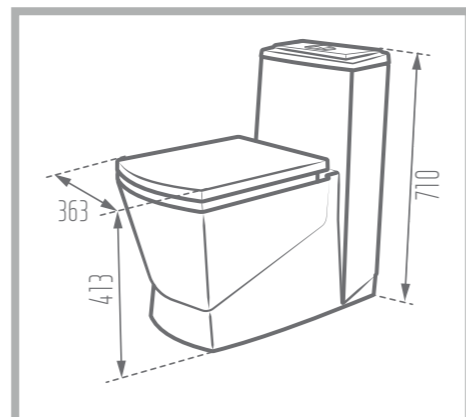

Name of Product: Mega Water Closet 69

Length: 692 mm

Width: 375 mm

Height : 710 mm

S-Trap: 245 mm

Code No. : 139369

Weight: 44.34 kg

Mechanism: HET

Type of Flushing: Wash Down

Option for Bidet Mixer

Matte Black