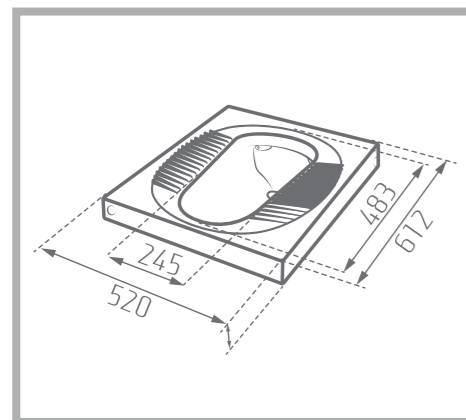

Name of Product: Mondial Asian Squat Pans

Length: 612 mm

Width: 520 mm

Height: 238 mm

Code No. : 125060

Weight: 18.56 kg

Description: Deep - Rim Less

Matte Black