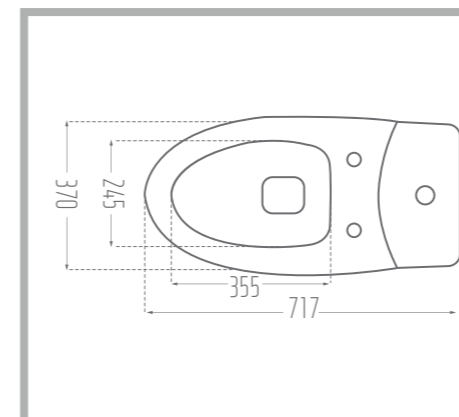

Name of Product: Santa Water Closet 72

Length: 717 mm

Width: 370 mm

Height : 794 mm

S-Trap: 250 mm

Code No. : 138972

Weight: 48.7 kg

Function: HET

Type of Flushing: Wash Down

Option for Bidet Mixer