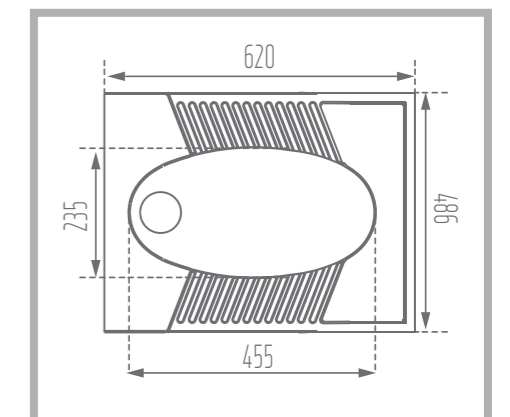

Name of Product: Volga Asian Squat Pans - Flat

Length: 620 mm

Width: 486 mm

Height: 207 mm

Code No. : 129262

Weight: 16 kg

Description: Rimless - Semi Medical