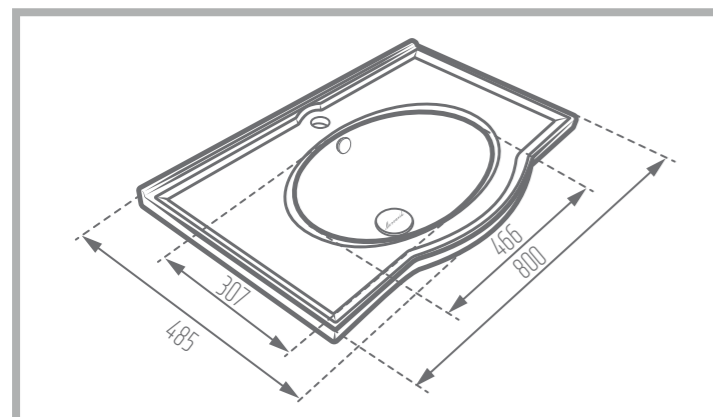

Name of Product: Elena Counter Basin 80

Length: 800 mm

Width: 485 mm

Height: 227 mm

Code No. : 386080

Weight: 17.26 kg