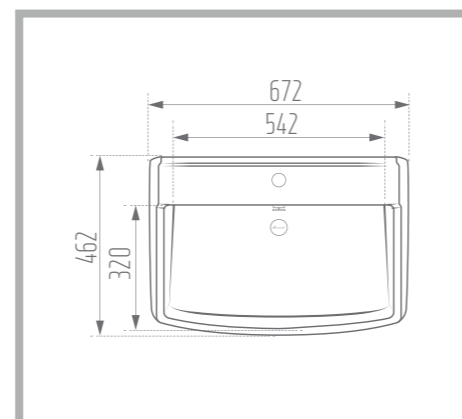

Weight: 19.7 kg

Name of Product: Crown Wash Basin 56

Length: 558 mm

Width: 418 mm

Height: 770 mm

Code No. : 104447

Weight: 9.8 kg

DIANA 47

Pedestal With Wash Basin

Name of Product: Diana Pedestal With Wash Basin 47

Length: 470 mm

Width: 482 mm

Height: 770 mm

Code No. : 104447

Weight: 9.8 kg

KATIA 68

Pedestal With Wash Basin

KATIA 55

Wall Hung Wash Basin

Name of Product: Katia Pedestal With Wash Basin 68

Length: 672 mm

Width: 462 mm

Height: 870 mm

Code No. : 109068

Weight: 17.8 kg

Name of Product: Katia Wall Hung Wash Basin 55

Length: 545 mm

Width: 424 mm

Height: 288 mm

Code No. : 109055

Weight: 14 kg

CLASSIC 54