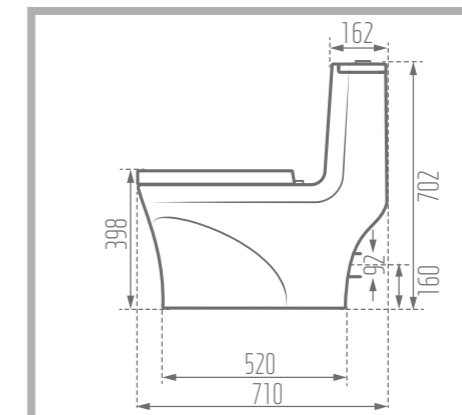

Name of Product: Katia Water Closet 71 Horizontal

Length: 710 mm

Width: 377 mm

Height : 702 mm

P-Trap: 160 mm

Code No. : 139071

Weight: 48.84 kg

Mechanism: HET Dual Flushing Fitting

Type of Flushing: Wash Down

Option for Bidet Mixer