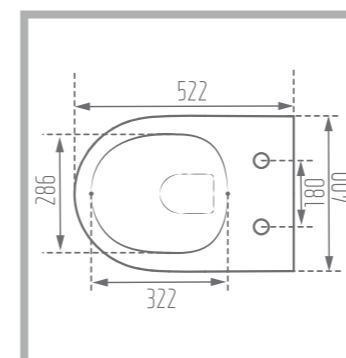

Name of Product: Sonia Wall Hung Water Closet 52

Length: 522 mm

Width: 400 mm

Height : 360 mm

S-Trap: 180 mm

Code No. : 398552

Weight: 29.9 kg

Function: Slow Close & Easy Hinge

Type of Flushing: Wash Down (Rimless)