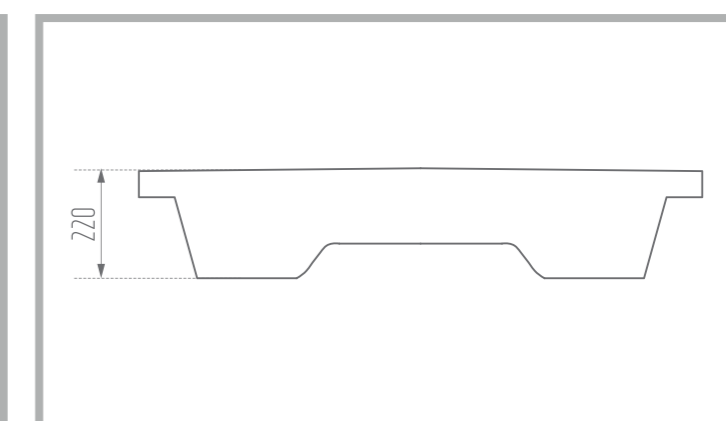

Name of Product: Despina Counter Basin 80

Length: 804 mm

Width: 469 mm

Height: 220 mm

Code No. : 386352

Weight: 13.40 kg