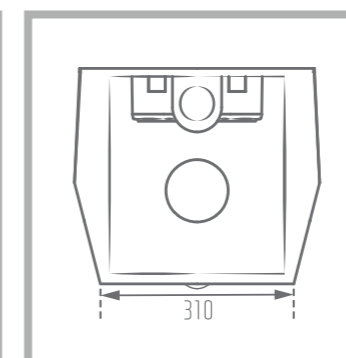

Name of Product: Sonia Wall Hung Water Closet 52

Length: 522 mm

Width: 400 mm

Height : 360 mm

S-Trap: 180 mm

Code No. : 398552

Weight: 29.9 kg

Function: Slow Close & Easy Hinge

Type of Flushing: Wash Down (Rimless)