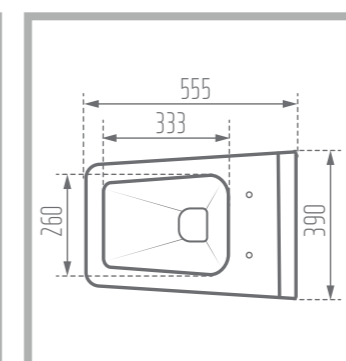

Name of Product: Diana Top Counter 40

Length: 404 mm

Width: 404 mm

Height: 137 mm

Code No. : 364440

Weight: 40 kg

Matte Black

Glossy Gray

Name of Product: Parmida Top Counter 60

Length: 603 mm

Width: 382 mm

Height: 134 mm

Code No. : 366360

Weight: 9.76 kg

RIMA 50

Top Counter

Water Closet (Wall Hung)

Name of Product: Katia Wall Hung Water Closet 56

Length: 555 mm

Width: 390 mm

Height : 395 mm

S-Trap: 180 mm

Code No. : 399056

Weight: 32.69 kg

Function : Slow close & easy hinge

Type of Flushing: Wash Down

Option for Bidet Mixer

MEGA 57

Water Closet (Wall Hung)

Name of Product: Mega Wall Hung Water Closet 57

Length: 565 mm

Width: 375 mm