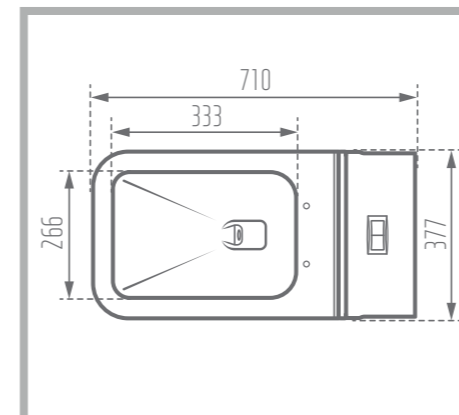

Name of Product: Katia Water Closet 71 Horizontal

Length: 710 mm

Width: 377 mm

Height : 702 mm

P-Trap: 160 mm

Code No. : 139071

Weight: 48.84 kg

Mechanism: HET Dual Flushing Fitting

Type of Flushing: Wash Down

Option for Bidet Mixer