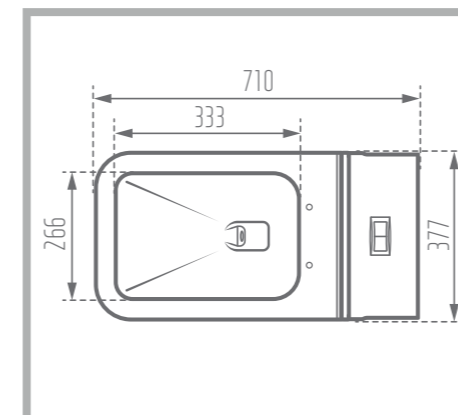

Weight: 12.54 kg

DESPINA 60

Counter Basin

Name of Product: Despina Counter Basin 60

Length: 600 mm

Width: 422 mm

Height: 184 mm

Code No. : 389560

Width: 485 mm

Height: 227 mm

Code No. : 386080

Weight: 17.26 kg

Name of Product: Parmida Counter Basin 52

Length: 520 mm

Width: 395 mm

Height: 210 mm

Length: 710 mm

Width: 377 mm

Height : 702 mm

S-Trap: 253 mm

Code No. : 139071

Weight: 48.84 kg

Function : HET

Type of Flushing: Waterjet

Option for Bidet Mixer

MEGA 69

Water Closet

Colored Glaze 

Name of Product: Mega Water Closet 69

Length: 692 mm

Width: 375 mm

Height : 710 mm