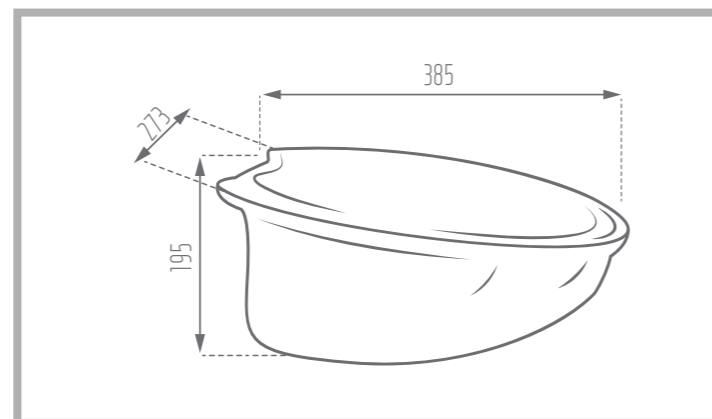

Name of Product: Persian Under Counter Basin 58

Length: 581mm

Width: 385 mm

Height: 195 mm

Code No. : 3737058

Weight: 9.1 kg