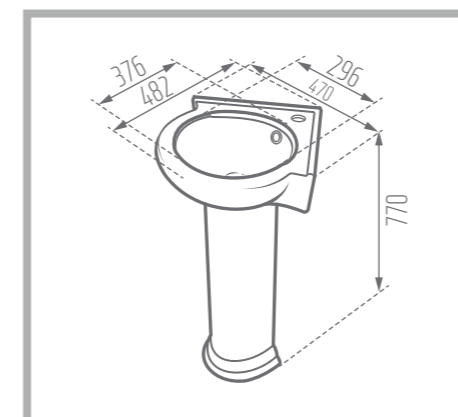

Weight: 19.7 kg

Name of Product: Crown Wash Basin 56

Length: 558 mm

Width: 418 mm

Height: 770 mm

Code No. : 104447

Weight: 9.8 kg

DIANA 47

Pedestal With Wash Basin

Name of Product: Diana Pedestal With Wash Basin 47

Length: 470 mm

Width: 482 mm

Height: 770 mm

Code No. : 104447

Weight: 9.8 kg

KATIA 68