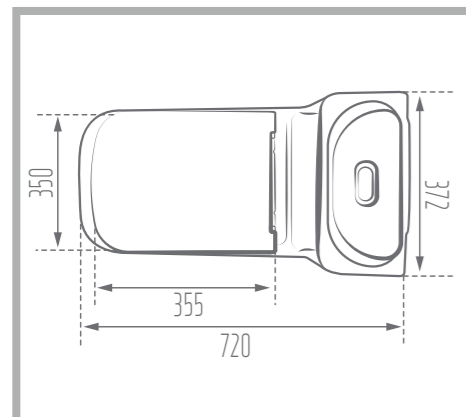

Name of Product: Alpha Water Closet 72

Length: 720 mm

Width: 372 mm

Height : 805 mm

S-Trap: 260 mm

Code No. : 2139570

Weight: 54.7 kg

Mechanism: HET Dual Flushing Fitting

Type of Flushing: Wash Down

Option for Bidet Mixer