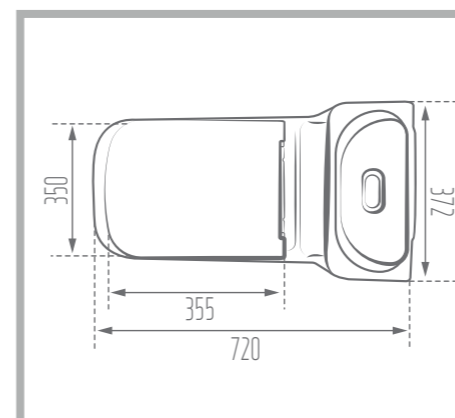

Name of Product: Alpha Water Closet 72 - Horizontal

Length: 720 mm

Width: 372 mm

Height : 805 mm

P-Trap: 170 mm

Code No. : 2139570

Weight: 54.7 kg

Mechanism: HET Dual Flushing Fitting

Type of Flushing: Wash Down

Option for Bidet Mixer