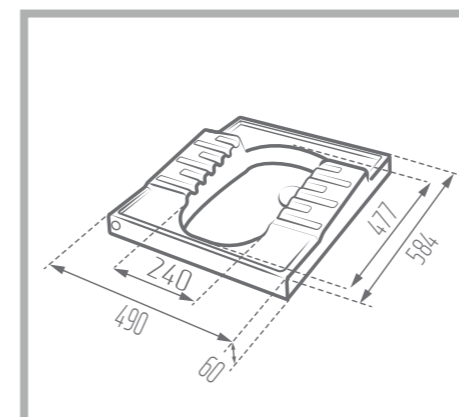

Name of Product: Negin Asian Squat Pans - Deep

Length: 584 mm

Width: 490 mm

Height: 223 mm

Code No. : 122357

Weight: 17.39 kg

Description: Medical - Close Rime - Deep