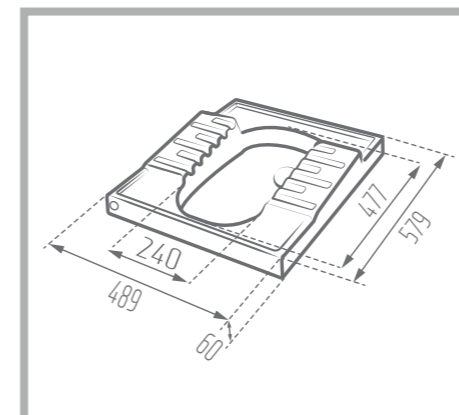

Name of Product: Parmida Asian Squat Pans

Length: 588 mm

Width: 462 mm

Height: 223 mm

Code No. : 126358

Weight: 15.92 kg

Description: Close Rime - Flat

NEGIN

Asian Squat Pans

Name of Product: Negin Asian Squat Pans -Siphonic

Length: 579 mm

Width: 489 mm

Height: 288 mm

Code No. : 122358

Weight: 19.19 kg

Description: Medical - Close Rime - Deep