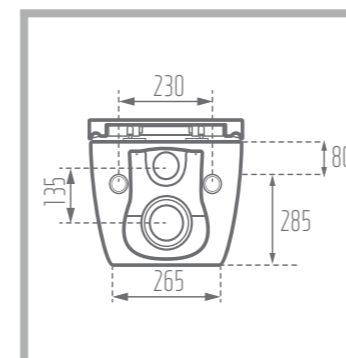

Name of Product: Diana Top Counter 40

Length: 404 mm

Width: 404 mm

Height: 137 mm

Code No. : 364440

Weight: 40 kg

Matte Black

Glossy Gray

Name of Product: Parmida Top Counter 60

Length: 603 mm

Width: 382 mm

Height: 134 mm

Code No. : 366360

Weight: 9.76 kg

RIMA 50

Top Counter

Height : 368 mm

S-Trap: 230 mm

Code No. : 399357

Weight: 24.98 kg

Function: Slow Close & Easy Hinge

Type of Flushing: Wash Down

DESPINA 49

Water Closet (Wall Hung)