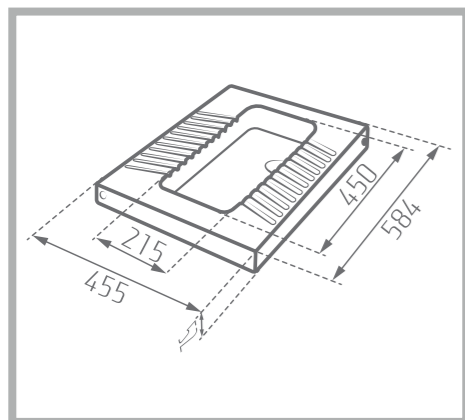

Name of Product: Yaris Asian Squat Pans

Length: 584 mm

Width: 455 mm

Height: 212 mm

Code No. : 126559

Weight: 15.65 kg

Description: Normal - Close Rime - Flat

Matte Black