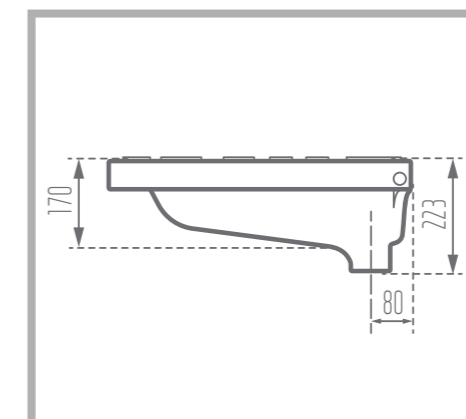

Name of Product: Parmida Asian Squat Pans

Length: 588 mm

Width: 462 mm

Height: 223 mm

Code No. : 126358

Weight: 15.92 kg

Description: Close Rime - Flat

NEGIN

Asian Squat Pans

Name of Product: Negin Asian Squat Pans -Siphonic

Length: 579 mm

Width: 489 mm

Height: 288 mm

Code No. : 122358

Weight: 19.19 kg

Description: Medical - Close Rime - Deep