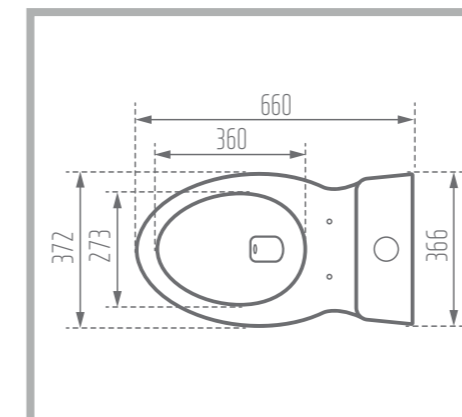

Length: 660 mm

Width: 366 mm

Height : 694 mm

S-Trap: 255 mm

Code No. : 135966

Weight: 34.28 kg

Mechanism: Waterjet

Type of Flushing: Turbojet