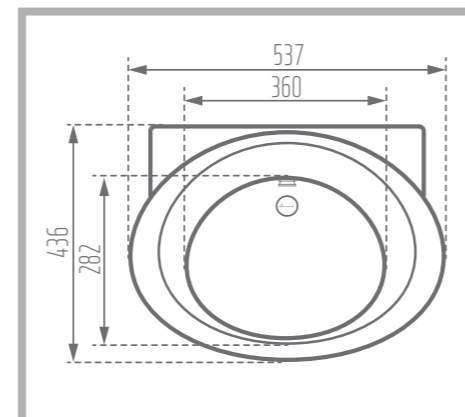

Weight: 19.7 kg

Name of Product: Crown Wash Basin 56

Length: 558 mm

Width: 418 mm

Height: 770 mm

Code No. : 104447

Weight: 9.8 kg

DIANA 47

Weight: 17.8 kg

Name of Product: Katia Wall Hung Wash Basin 55

Length: 545 mm

Width: 424 mm

Height: 288 mm

Code No. : 109055

Weight: 14 kg

CLASSIC 54

Pedestal With Wash Basin

MONDIAL 60

Pedestal With Wash Basin

Name of Product: Classic Pedestal With Wash Basin 54

Length: 537 mm

Width: 436 mm

Height: 770 mm

Code No. : 104354

Weight: 10.2 kg

Name of Product: Mondial Pedestal With Wash Basin 60

Length: 600 mm

Width: 470 mm

Height: 850 mm

Code No. : 105060

Weight: 17 kg

MARJAN 61