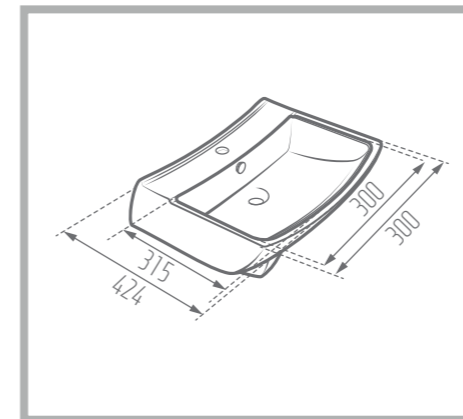

Weight: 17.8 kg

Name of Product: Katia Wall Hung Wash Basin 55

Length: 545 mm

Width: 424 mm

Height: 288 mm

Code No. : 109055

Weight: 14 kg

CLASSIC 54