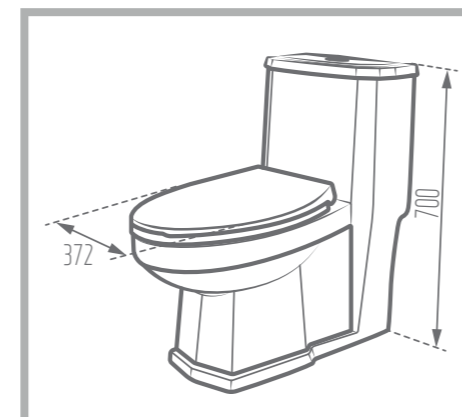

Height : 700 mm

S-Trap: 250 mm

Code No. : 136169

Weight: 40.92 kg

Mechanism: Waterjet

Type of Flushing: Turbojet

Option for Bidet Mixer

Name of Product: Tania Water Closet 66