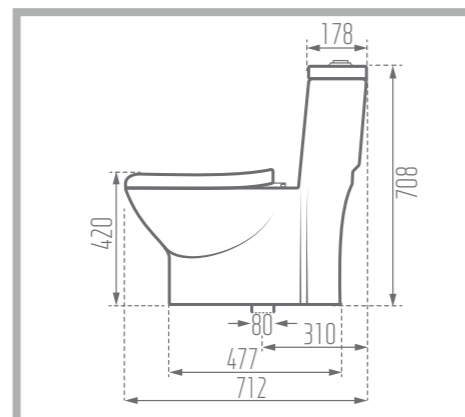

Length: 720 mm

Width: 372 mm

Height : 805 mm

S-Trap: 260 mm

Code No. : 2139570

Weight: 54.7 kg

Mechanism: HET Dual Flushing Fitting

Type of Flushing: Wash Down

Name of Product: Verona Water Closet 61

Length: 614 mm

Width: 360 mm

Height : 696 mm

S-Trap: 224 mm

Code No. : 139161

Weight: 34.95 kg

Mechanism: Waterjet

Width: 420 mm

Height : 708 mm

S-Trap: 310 mm

Code No. : 136372

Weight: 40.61 kg

Mechanism: Waterjet

Type of Flushing: Turbojet

Option for Bidet Mixer

Name of Product: Crown Water Closet 70

Length: 702 mm

Width: 375 mm

Height : 686 mm

S-Trap: 250 mm

Code No. : 139970

Weight: 44.25 kg

Mechanism: HET