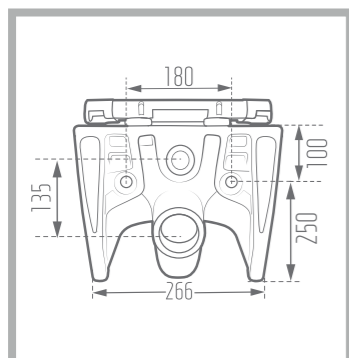

Name of Product: Despina Wall Hung Water Closet 49

Length: 489 mm

Width: 362 mm

Height : 355 mm

S-Trap: 180 mm

Code No. : 398949

Weight: 23.5 kg

Function: Slow Close & Easy Hinge

Type of Flushing: Wash Down (Rimless)

Matte Black