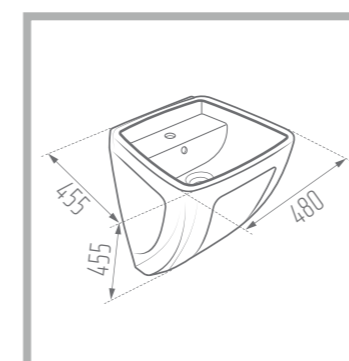

Weight: 27.2 kg

DESPINA 41

Wall Hung Wash Basin

Colored Glaze 

Name of Product: Despina Wall hung Wash Basin 41

Length: 450 mm

Width: 408 mm

Height: 396 mm

Code No. : 1099840

Weight: 17.5 kg

MEGA 48

Wall Hung Wash Basin

Colored Glaze

Name of Product: Mega Wall Hung Wash Basin 48

Length: 480 mm

Width: 455 mm

Height: 610 mm

Code No. : 109348

Weight: 28.3 kg

SILVIA 60

Wall Hung Wash Basin

Colored Glaze 

Name of Product: Silvia Wall hung Wash Basin 60

Length: 598 mm