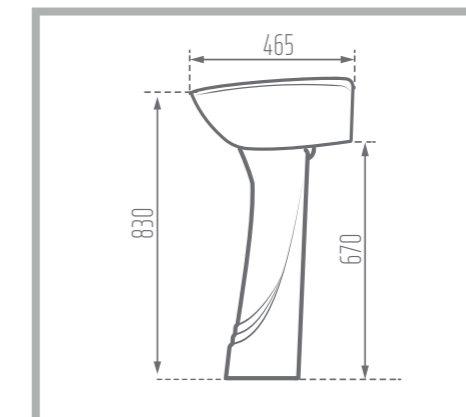

Pedestal With Wash Basin

MONDIAL 60

Pedestal With Wash Basin

Name of Product: Classic Pedestal With Wash Basin 54

Length: 537 mm

Width: 436 mm

Height: 770 mm

Code No. : 104354

Weight: 10.2 kg

Name of Product: Mondial Pedestal With Wash Basin 60

Length: 600 mm

Width: 470 mm

Height: 850 mm

Code No. : 105060

Weight: 17 kg

MARJAN 61

Pedestal With Wash Basin

Name of Product: Marjan Pedestal With Wash Basin 61

Length: 608 mm

Width: 465 mm

Height: 830 mm

Code No. : 102261

Weight: 14 kg

DIANA 55

Pedestal With Wash Basin

Name of Product: Diana Pedestal With Wash Basin 55

Length: 547 mm

Width: 413 mm

Height: 800 mm

Code No. : 104455

Weight: 9.8 kg

Water Closet