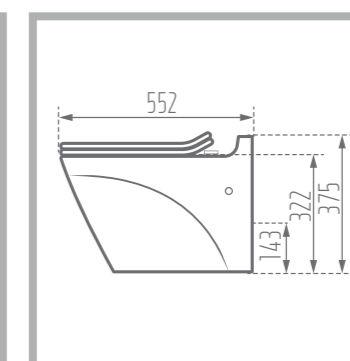

Name of Product: Diana Top Counter 40

Length: 404 mm

Width: 404 mm

Height: 137 mm

Code No. : 364440

Weight: 40 kg

Matte Black

Glossy Gray

Name of Product: Parmida Top Counter 60

Length: 603 mm

Width: 382 mm

Height: 134 mm

Code No. : 366360

Weight: 9.76 kg

RIMA 50

Top Counter

Water Closet (Wall Hung)

Name of Product: Katia Wall Hung Water Closet 56

Length: 555 mm

Width: 390 mm

Height : 395 mm

S-Trap: 180 mm

Code No. : 399056

Weight: 32.69 kg

Function : Slow close & easy hinge

Type of Flushing: Wash Down

Option for Bidet Mixer

MEGA 57

Water Closet (Wall Hung)

Name of Product: Mega Wall Hung Water Closet 57

Length: 565 mm

Width: 375 mm