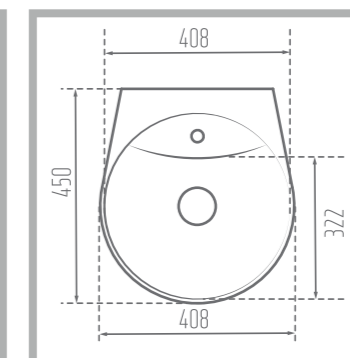

Weight: 48 kg

Mechanism: HET Dual Flushing Fitting

Type of Flushing: Wash Down

Option for Bidet Mixer

Name of Product: Vista Water Closet 63

Length: 630 mm

Width: 370 mm

Height : 691 mm

Weight: 27.2 kg

DESPINA 41

Wall Hung Wash Basin

Colored Glaze 

Name of Product: Despina Wall hung Wash Basin 41

Length: 450 mm

Width: 408 mm

Height: 396 mm

Code No. : 1099840

Weight: 17.5 kg

MEGA 48

Wall Hung Wash Basin

Colored Glaze

Name of Product: Mega Wall Hung Wash Basin 48

Length: 480 mm

Width: 455 mm

Height: 610 mm

Code No. : 109348

Weight: 28.3 kg

SILVIA 60

Wall Hung Wash Basin

Colored Glaze 

Name of Product: Silvia Wall hung Wash Basin 60

Length: 598 mm