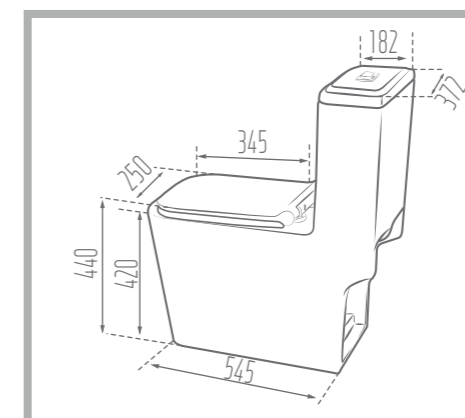

Name of Product: Alpha Water Closet 72 - Horizontal

Length: 720 mm

Width: 372 mm

Height : 805 mm

P-Trap: 170 mm

Code No. : 2139570

Weight: 54.7 kg

Mechanism: HET Dual Flushing Fitting

Type of Flushing: Wash Down

Option for Bidet Mixer