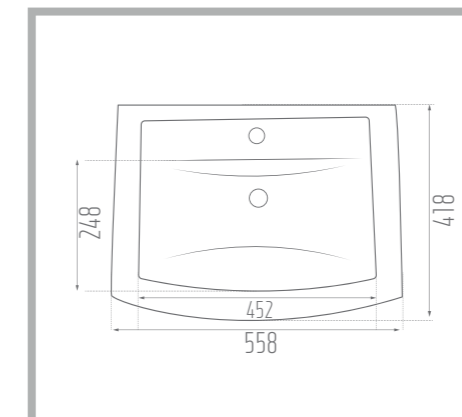

Length: 422 mm

Width: 398 mm

Height: 393 mm

Code No. : 108740

Weight: 18.3 kg

Matte Black

Matte Gray

CROWN 61

Pedestal With Wash Basin

CROWN 56

Pedestal With Wash Basin

Name of Product: Crown Wash Basin 61

Length: 608 mm

Width: 450 mm

Height: 840 mm

Code No. : 109961

Weight: 19.7 kg

Name of Product: Crown Wash Basin 56

Length: 558 mm

Width: 418 mm

Height: 770 mm

Code No. : 104447

Weight: 9.8 kg

DIANA 47

Pedestal With Wash Basin

Name of Product: Diana Pedestal With Wash Basin 47

Length: 470 mm

Width: 482 mm

Height: 770 mm

Code No. : 104447

Weight: 9.8 kg

KATIA 68