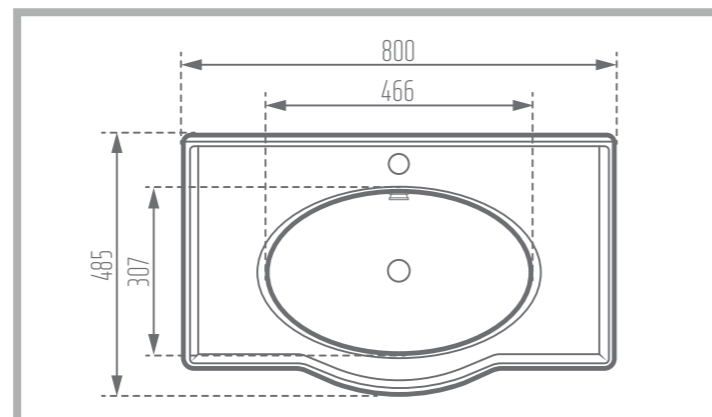

Name of Product: Diana Top Counter 40

Length: 404 mm

Width: 404 mm

Height: 137 mm

Code No. : 364440

Weight: 40 kg

Matte Black

Glossy Gray

Weight: 10.8 kg

DESPINA 80

Counter Basin

Colored Glaze 

Name of Product: Despina Counter Basin 80

Length: 804 mm

Width: 469 mm

Height: 220 mm

Code No. : 386871

Weight: 18.77 kg

ELENA 80

Counter Basin

PARMIDA 52

Counter Basin

Name of Product: Elena Counter Basin 80

Length: 800 mm

Width: 485 mm

Height: 227 mm

Code No. : 386080

Weight: 17.26 kg

Name of Product: Parmida Counter Basin 52

Length: 520 mm

Width: 395 mm

Height: 210 mm