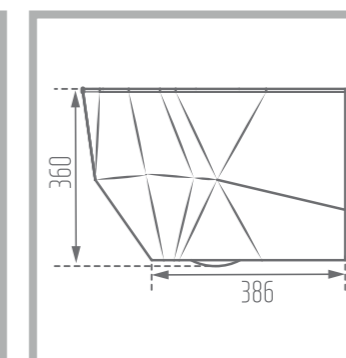

Name of Product: Sonia Wall Hung Water Closet 52

Length: 522 mm

Width: 400 mm

Height : 360 mm

S-Trap: 180 mm

Code No. : 398552

Weight: 29.9 kg

Function: Slow Close & Easy Hinge

Type of Flushing: Wash Down (Rimless)