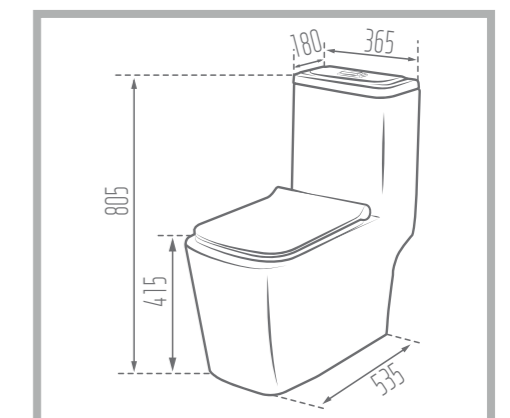

Name of Product: Alpha Water Closet 72 - Horizontal

Length: 720 mm

Width: 372 mm

Height : 805 mm

P-Trap: 170 mm

Code No. : 2139570

Weight: 54.7 kg

Mechanism: HET Dual Flushing Fitting

Type of Flushing: Wash Down

Option for Bidet Mixer