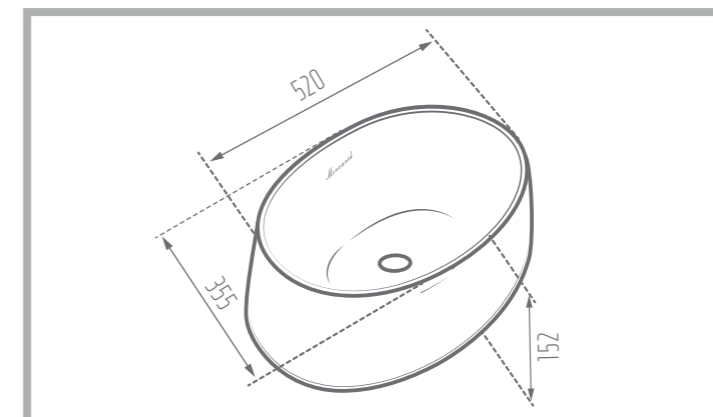

Name of Product: Romina Top Counter 52

Length: 520 mm

Width: 355 mm

Height: 152 mm

Code No. : 366152

Weight: 9.61 kg