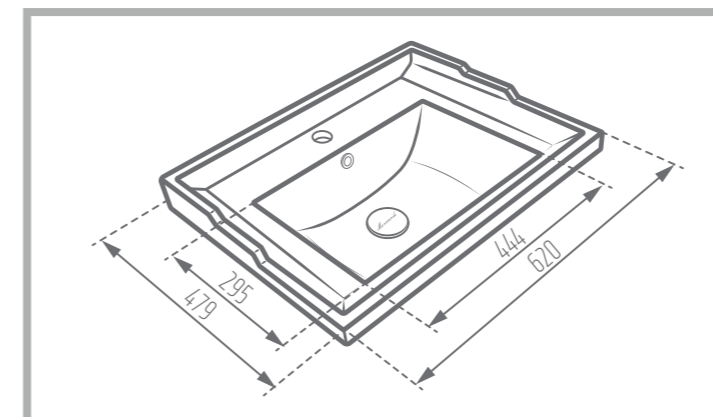

Name of Product: Dena Counter Basin 62

Length: 620 mm

Width: 479 mm

Height: 216 mm

Code No. : 389662

Weight: 12.22 kg