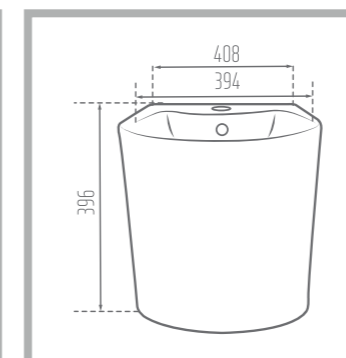

Weight: 48 kg

Mechanism: HET Dual Flushing Fitting

Type of Flushing: Wash Down

Option for Bidet Mixer

Name of Product: Vista Water Closet 63

Length: 630 mm

Width: 370 mm

Height : 691 mm

Weight: 27.2 kg

DESPINA 41

Wall Hung Wash Basin

Colored Glaze 

Name of Product: Despina Wall hung Wash Basin 41

Length: 450 mm

Width: 408 mm

Height: 396 mm

Code No. : 1099840

Weight: 17.5 kg

MEGA 48

Wall Hung Wash Basin

Colored Glaze

Name of Product: Mega Wall Hung Wash Basin 48

Length: 480 mm

Width: 455 mm

Height: 610 mm

Code No. : 109348

Weight: 28.3 kg

SILVIA 60

Wall Hung Wash Basin

Colored Glaze 

Name of Product: Silvia Wall hung Wash Basin 60

Length: 598 mm