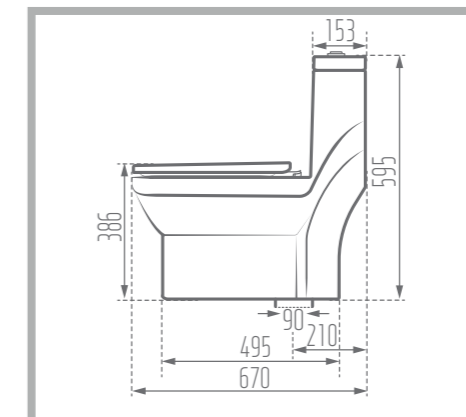

Width: 485 mm

Height: 227 mm

Code No. : 386080

Weight: 17.26 kg

Name of Product: Parmida Counter Basin 52

Length: 520 mm

Width: 395 mm

Height: 210 mm

Length: 720 mm

Width: 372 mm

Height : 805 mm

S-Trap: 260 mm

Code No. : 2139570

Weight: 54.7 kg

Mechanism: HET Dual Flushing Fitting

Type of Flushing: Wash Down

Option for Bidet Mixer

Name of Product: Yaris Water Closet 67

Length: 670 mm

Width: 350 mm

Height : 595 mm

S-Trap: 210 mm

Code No. : 136567

Weight: 37.57 kg

Mechanism: Waterjet

Type of Flushing: Wash Down

Option for Bidet Mixer

DIAMOND 66

Water Closet

Name of Product: Diamond Water Closet 66

Length: 655 mm

Width: 345 mm