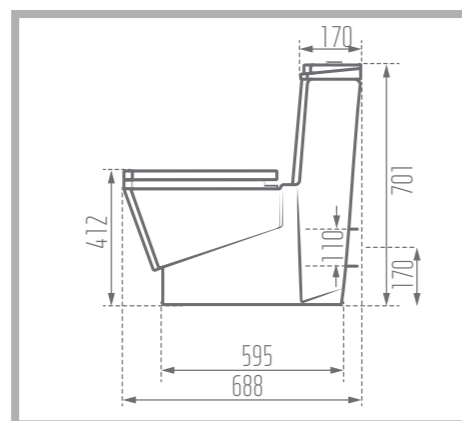

Name of Product: Mega Water Closet 69 Horizontal

Length: 692 mm

Width: 375 mm

Height : 701 mm

P-Trap: 170 mm

Code No. : 139369

Weight: 44.34 kg

Mechanism: HET

Type of Flushing: Wash Down

Option for Bidet Mixer