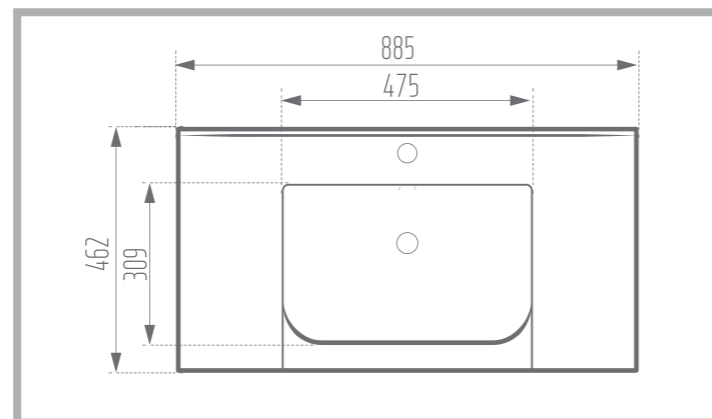

Width: 423 mm

Height: 147 mm

Code No. : 369849

Weight: 11.7 kg

DELTA 36

Top Counter

Colored Glaze 

Name of Product: Delta Top Counter 36

Name of Product: Diana Top Counter 40

Length: 404 mm

Width: 404 mm

Height: 137 mm

Code No. : 364440

Weight: 40 kg

Matte Black

Glossy Gray

VISTA 90

Counter Basin

Colored Glaze 

VISTA 70

Counter Basin

Name of Product: Vista Counter Basin 90

Length: 885 mm

Width: 462 mm

Height: 195 mm

Code No. : 385790

Weight: 16.42 kg

Name of Product: Vista Counter Basin 70

Length: 704 mm

Width: 418 mm

Height: 193 mm

Code No. : 386352