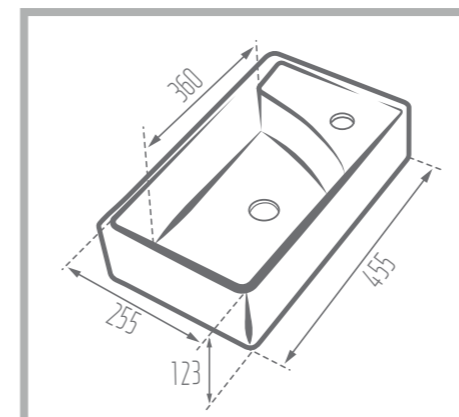

Name of Product: Maya Top Counter 46

Length: 455 mm

Width: 255 mm

Height: 123 mm

Code No. : 368745

Weight: 7.85 kg