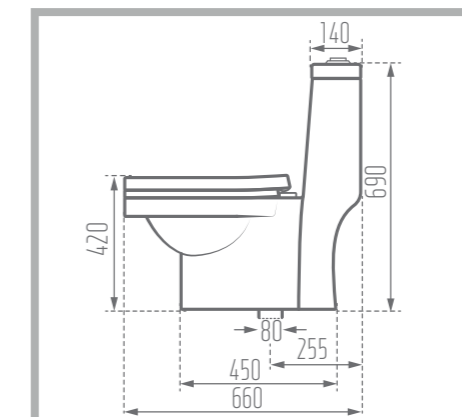

Name of Product: Crown Water Closet 70

Length: 702 mm

Width: 375 mm

Height : 686 mm

S-Trap: 250 mm

Code No. : 139970

Weight: 44.25 kg

Mechanism: HET

Height : 700 mm

S-Trap: 250 mm

Code No. : 136169

Weight: 40.92 kg

Mechanism: Waterjet

Type of Flushing: Turbojet

Option for Bidet Mixer

Name of Product: Tania Water Closet 66

Length: 660 mm

Width: 366 mm

Height : 694 mm

S-Trap: 255 mm

Code No. : 135966

Weight: 34.28 kg

Mechanism: Waterjet

Type of Flushing: Turbojet

DESPINA 71

Water Closet

Name of Product: Despina Water Closet 71

Length: 710 mm

Width: 420 mm

Height : 790 mm

S-Trap: 290 mm

Code No. : 138971