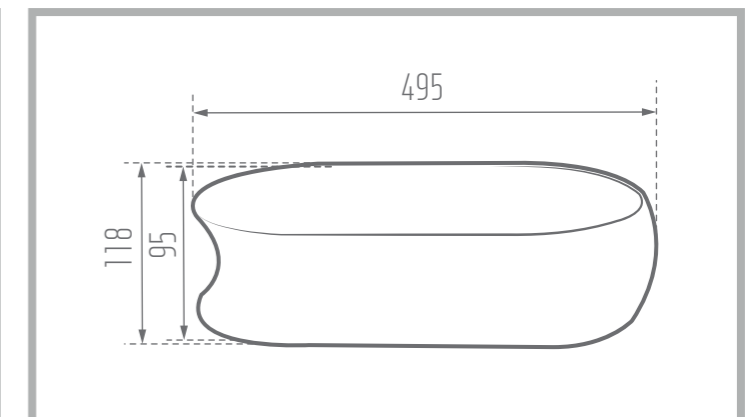

Name of Product: Diana Top Counter 40

Length: 404 mm

Width: 404 mm

Height: 137 mm

Code No. : 364440

Weight: 40 kg

Matte Black

Glossy Gray

Name of Product: Parmida Top Counter 60

Length: 603 mm

Width: 382 mm

Height: 134 mm

Code No. : 366360

Weight: 9.76 kg

RIMA 50

Top Counter

RIMA 50

Top Counter

Name of Product: Rima Top Counter 50

Length: 495 mm

Width: 314 mm

Height: 118 mm

Code No. : 363651

Weight: 8.35 kg

Name of Product: Rima Top Counter 50

Length: 495 mm

Width: 314 mm

Height: 118 mm

Code No. : 363651

Weight: 8.35 kg

SONIYA 38

Top Counter