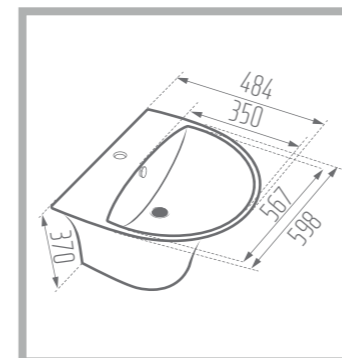

Code No. : 1099840

Weight: 17.5 kg

MEGA 48

Wall Hung Wash Basin

Colored Glaze

Name of Product: Mega Wall Hung Wash Basin 48

Length: 480 mm

Width: 455 mm

Height: 610 mm

Code No. : 109348

Weight: 28.3 kg

SILVIA 60

Wall Hung Wash Basin

Colored Glaze 

Name of Product: Silvia Wall hung Wash Basin 60

Length: 598 mm

Width: 484 mm

Height: 370 mm

Code No. : 106860

Weight: 20.4 kg

MAYA 40

Wall Hung Wash Basin

Colored Glaze 

Name of Product: Maya Wall hung Wash Basin 40

Length: 422 mm

Width: 398 mm

Height: 393 mm

Code No. : 108740

Weight: 18.3 kg

Matte Black

Matte Gray

CROWN 61