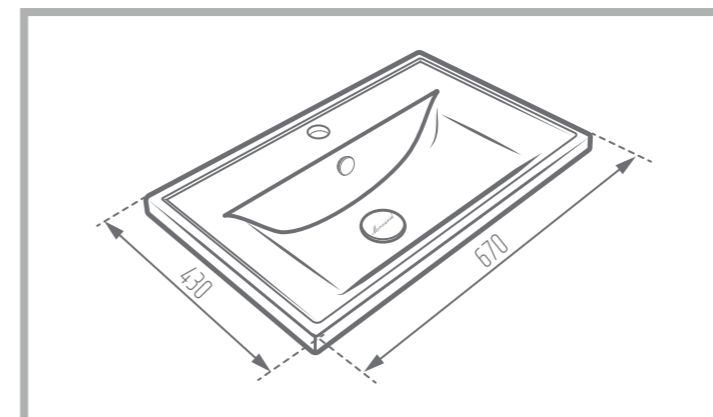

Name of Product: Alpha Counter Basin 67

Length: 670 mm

Width: 430 mm

Height: 190 mm

Code No. : 389567

Weight: 10.87 kg