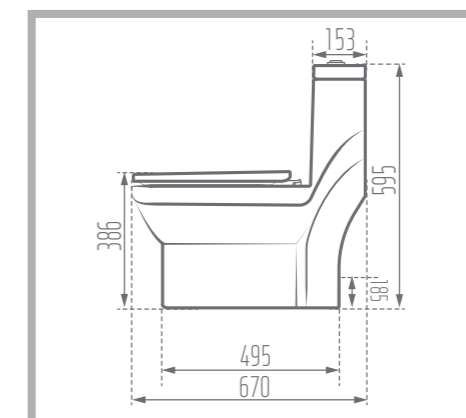

Pedestal With Wash Basin

Name of Product: Diana Pedestal With Wash Basin 55

Length: 547 mm

Width: 413 mm

Height: 800 mm

Code No. : 104455

Weight: 9.8 kg

Water Closet

Width: 350 mm

Height : 595 mm

P-Trap: 185 mm

Code No. : 136567

Weight: 37.57 kg

Mechanism: HET Dual Flushing Fitting

Type of Flushing: Wash Down

Option for Bidet Mixer