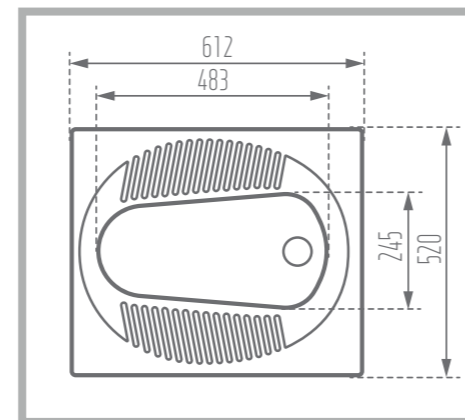

Description: Deep - Rim Less - Medical

CROWN

Asian Squat Pans

Colored Glaze 

Name of Product: Crown Asian Squat Pans

Length: 590 mm

Width: 460 mm

Height: 250 mm

Code No. : 129959

Weight: 16.92 kg

Description: Medical - Deep - Rim Less

MONDIAL

Asian Squat Pans

Colored Glaze 

Name of Product: Mondial Asian Squat Pans

Length: 612 mm

Width: 520 mm

Height: 238 mm

Code No. : 125060

Weight: 18.56 kg

Description: Deep - Rim Less

Matte Black

Matte Gray

Glossy Black