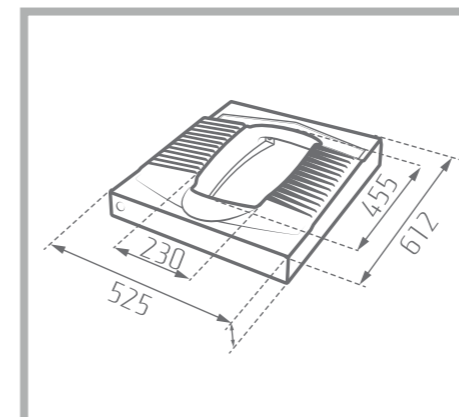

MEGA

Asian Squat Pans

Name of Product: Mega Asian Squat Pans

Length: 612 mm

Width: 525 mm

Height: 285 mm

Code No. : 129361

Weight: 20.41 kg

Description: Deep - Rim Less - Medical

CROWN

Asian Squat Pans

Colored Glaze 

Name of Product: Crown Asian Squat Pans

Length: 590 mm

Width: 460 mm

Height: 250 mm