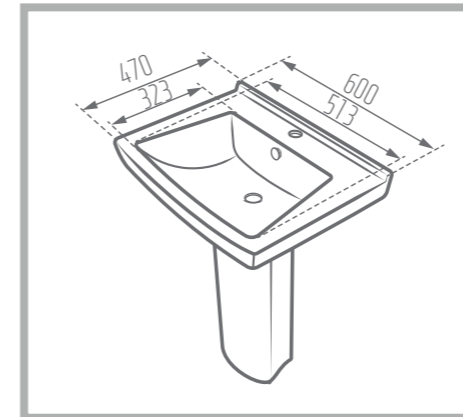

Weight: 10.2 kg

Name of Product: Mondial Pedestal With Wash Basin 60

Length: 600 mm

Width: 470 mm

Height: 850 mm

Code No. : 105060

Weight: 17 kg

MARJAN 61

Pedestal With Wash Basin

Name of Product: Marjan Pedestal With Wash Basin 61

Length: 608 mm

Width: 465 mm

Height: 830 mm

Code No. : 102261

Weight: 14 kg

DIANA 55