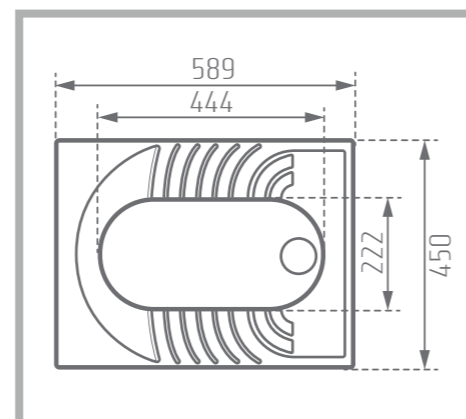

ELEGANT

Asian Squat Pans

Colored Glaze

Name of Product: Elegant Asian Squat Pans - Deep

Length: 589 mm

Width: 450 mm

Height: 236 mm

Code No. : 124658

Weight: 14.47 kg

Description: Close Rime - Deep

Name of Product: Elegant Asian Squat Pans - Flat

Length: 591 mm

Width: 454 mm

Height: 201 mm

Code No. : 124658

Weight: 16.93 kg