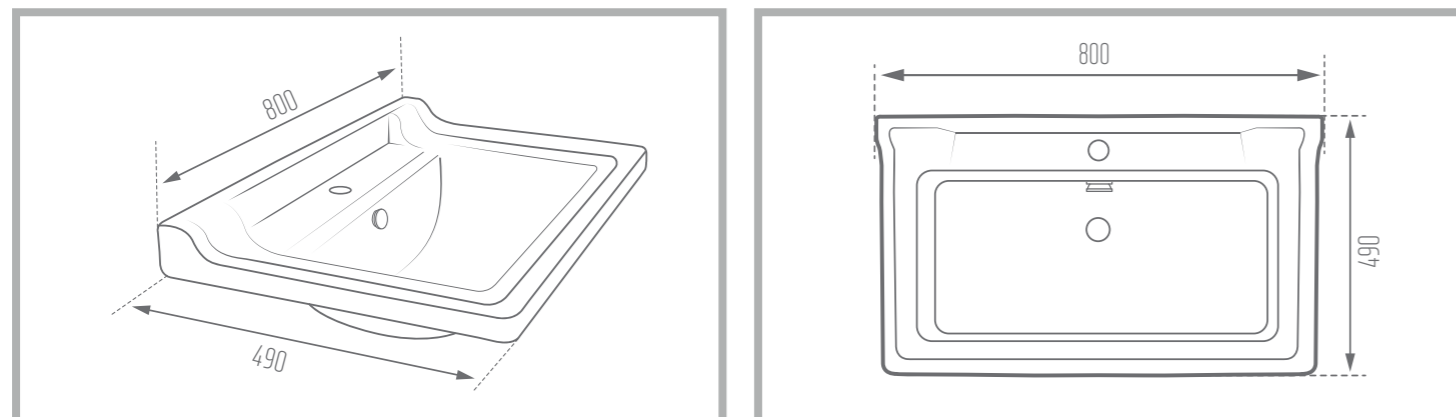

Name of Product: Diana Top Counter 40

Length: 404 mm

Width: 404 mm

Height: 137 mm

Code No. : 364440

Weight: 40 kg

Matte Black

Glossy Gray

Height: 195 mm

Code No. : 385790

Weight: 16.42 kg

Name of Product: Vista Counter Basin 70

Length: 704 mm

Width: 418 mm

Height: 193 mm

Code No. : 386352

Weight: 13.40 kg

TANIA 80

Counter Basin

TANIA 60

Counter Basin

Name of Product: Tania Counter Basin 80

Length: 800 mm

Width: 490 mm

Height: 270 mm

Code No. : 385980

Weight: 17 kg

Name of Product: Tania Counter Basin 60

Length: 605 mm

Width: 477 mm

Height: 259 mm

Code No. : 385960