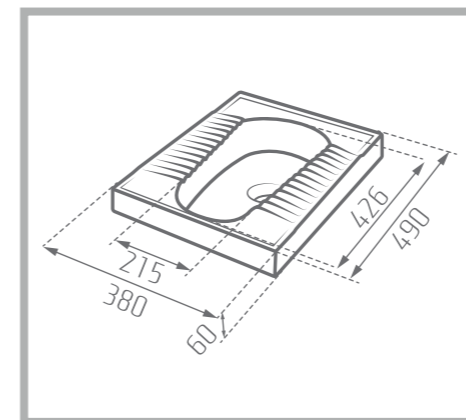

Width: 453 mm

Height: 200 mm

Code No. : 126059

Weight: 17.34 kg

Description: Medical - Close Rime - Flat

DELTA

Asian Squat Pans

Name of Product: Delta Asian Squat Pans - Flat

Length: 570 mm

Width: 442 mm

Height: 195 mm

Code No. : 125457

Weight: 13.21 kg

Description: Open Rime - Flat

Name of Product: Delta Asian Squat Pans - Flat

Length: 490 mm

Width: 380 mm

Height: 175 mm

Code No. : 125449

Weight: 10.58 kg

Description: Open Rime - Flat

FIROUZEH

Asian Squat Pans

PARMIDA