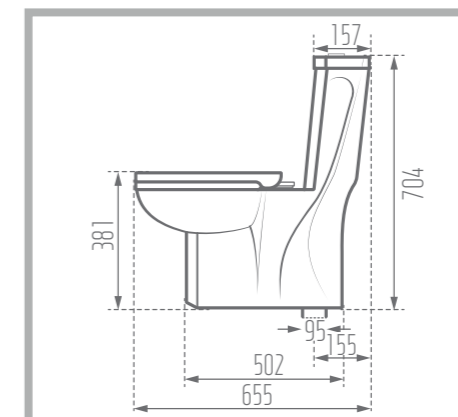

Width: 485 mm

Height: 227 mm

Code No. : 386080

Weight: 17.26 kg

Name of Product: Parmida Counter Basin 52

Length: 520 mm

Width: 395 mm

Height: 210 mm

Mechanism: Waterjet

Type of Flushing: Wash Down

Option for Bidet Mixer

DIAMOND 66

Water Closet

Name of Product: Diamond Water Closet 66

Length: 655 mm

Width: 345 mm

Height : 704 mm

S-Trap: 155 mm

Code No. : 134166

Weight: 37.15 kg

Mechanism: HET

Type of Flushing: Waterjet

VERONA 61

Water Closet

Name of Product: Verona Water Closet 61

Length: 614 mm

Width: 360 mm

Height : 696 mm

S-Trap: 224 mm

Code No. : 139161

Weight: 34.95 kg

Mechanism: Waterjet