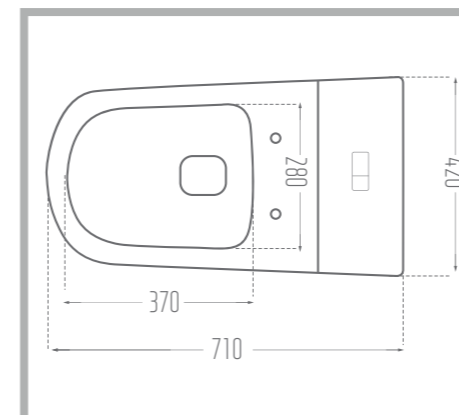

Name of Product: Despina Water Closet 71

Length: 710 mm

Width: 420 mm

Height : 790 mm

S-Trap: 290 mm

Code No. : 138971

Weight: 56.6 kg

Mechanism: HET

Type of Flushing: Turbojet

Option for Bidet Mixer