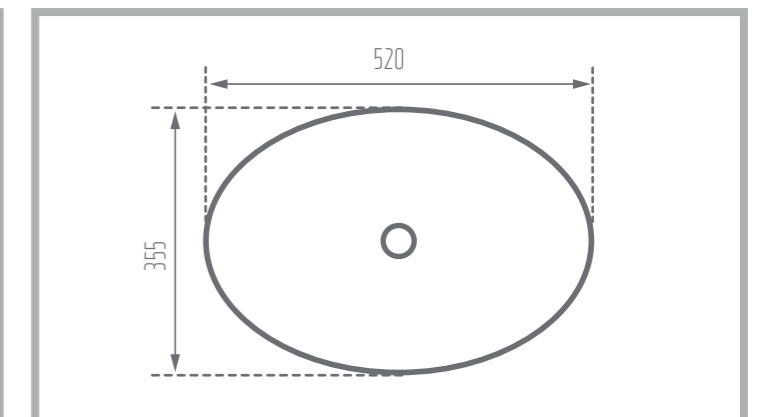

Length: 360 mm

Width: 360 mm

Height: 120 mm

Code No. : 365436

Weight: 6.240 kg

DIANA 40

Top Counter

Colored Glaze

Name of Product: Diana Top Counter 40

Length: 404 mm

Width: 404 mm

Height: 137 mm

Code No. : 364440

Weight: 40 kg

Matte Black

Glossy Gray

Length: 520 mm

Width: 355 mm

Height: 152 mm

Code No. : 366152

Weight: 9.61 kg

PARMIDA 60

Top Counter

Colored Glaze

Name of Product: Parmida Top Counter 60

Length: 603 mm

Width: 382 mm

Height: 134 mm

Code No. : 366360

Weight: 9.76 kg

RIMA 50

Top Counter