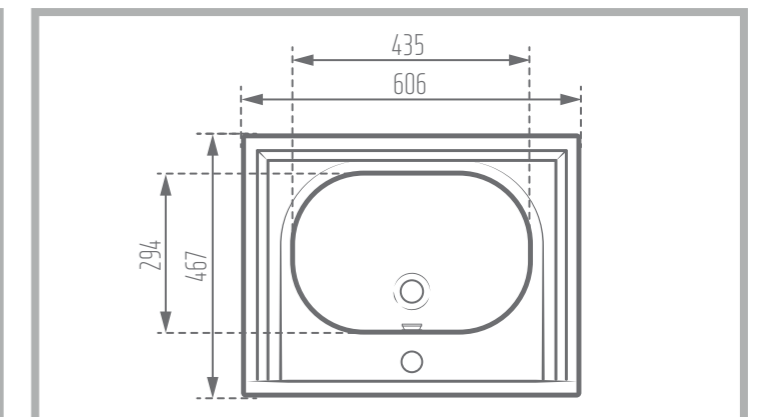

Name of Product: Verona Counter Basin 60

Length: 606 mm

Width: 467 mm

Height: 226 mm

Code No. : 389160

Weight: 11.42 kg