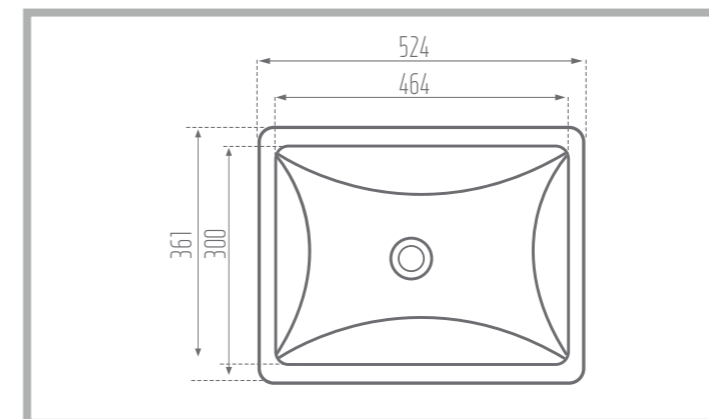

Name of Product: SPA Under Counter Basin 53

Length: 524 mm

Width: 361 mm

Height: 189 mm

Code No. : 376253

Weight: 8.7 kg