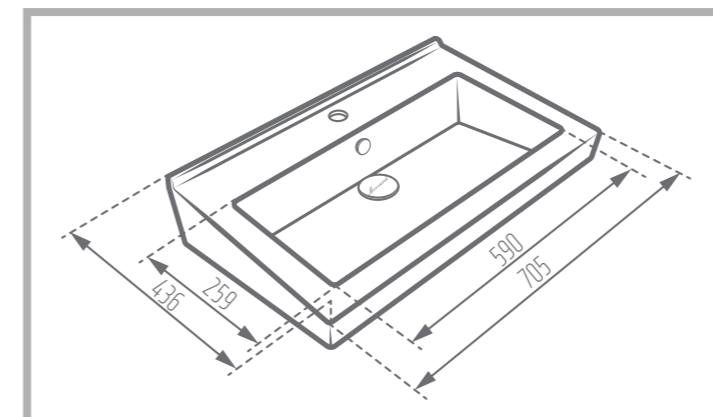

Name of Product: Silvia Counter Basin 71

Length: 705 mm

Width: 436 mm

Height: 206 mm

Code No. : 386871

Weight: 18.77 kg