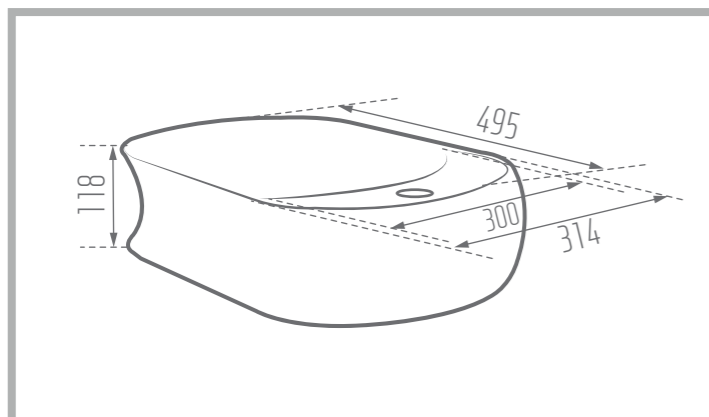

Name of Product: Diana Top Counter 40

Length: 404 mm

Width: 404 mm

Height: 137 mm

Code No. : 364440

Weight: 40 kg

Matte Black

Glossy Gray

Name of Product: Parmida Top Counter 60

Length: 603 mm

Width: 382 mm

Height: 134 mm

Code No. : 366360

Weight: 9.76 kg

RIMA 50

Top Counter

RIMA 50

Top Counter

Name of Product: Rima Top Counter 50

Length: 495 mm

Width: 314 mm

Height: 118 mm

Code No. : 363651

Weight: 8.35 kg

Name of Product: Rima Top Counter 50

Length: 495 mm

Width: 314 mm

Height: 118 mm

Code No. : 363651

Weight: 8.35 kg

SONIYA 38

Top Counter