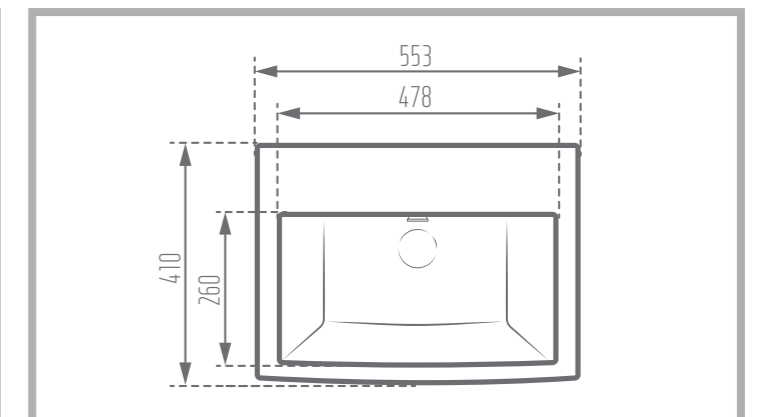

Width: 423 mm

Height: 147 mm

Code No. : 369849

Weight: 11.7 kg

DELTA 36

Top Counter

Colored Glaze 

Name of Product: Delta Top Counter 36

Name of Product: Diana Top Counter 40

Length: 404 mm

Width: 404 mm

Height: 137 mm

Code No. : 364440

Weight: 40 kg

Matte Black

Glossy Gray

SANTA 100

Counter Basin

Name of Product: Santa Counter Basin 100

Length: 1008 mm

Width: 468 mm

Height: 197 mm

Code No. : 386352

Weight: 13.40 kg

VOLGA 55

Counter Basin

Name of Product: Volga Counter Basin 55

Length: 553 mm

Width: 410 mm

Height: 192 mm

Code No. : 389255

Weight: 14.22 kg