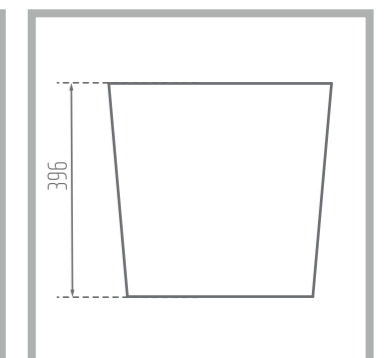

Name of Product: Despina Wall hung Wash Basin 41

Length: 450 mm

Width: 408 mm

Height: 396 mm

Code No. : 1099840

Weight: 17.5 kg