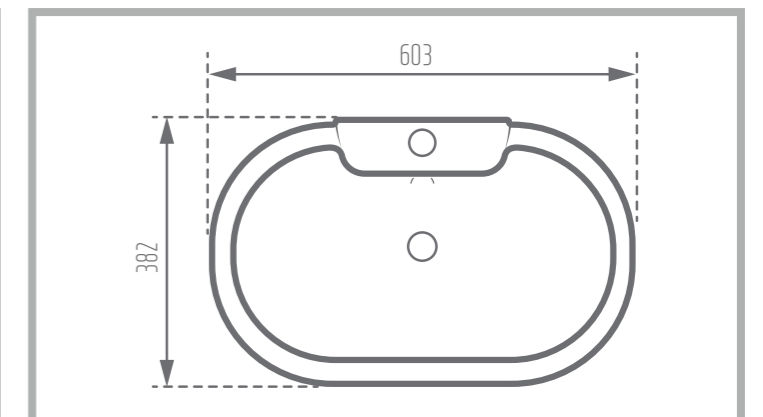

Name of Product: Diana Top Counter 40

Length: 404 mm

Width: 404 mm

Height: 137 mm

Code No. : 364440

Weight: 40 kg

Matte Black

Glossy Gray

Name of Product: Parmida Top Counter 60

Length: 603 mm

Width: 382 mm

Height: 134 mm

Code No. : 366360

Weight: 9.76 kg

RIMA 50

Top Counter

RIMA 50

Top Counter

Name of Product: Rima Top Counter 50

Length: 495 mm

Width: 314 mm

Height: 118 mm

Code No. : 363651

Weight: 8.35 kg

Name of Product: Rima Top Counter 50

Length: 495 mm

Width: 314 mm

Height: 118 mm

Code No. : 363651

Weight: 8.35 kg

SONIYA 38

Top Counter