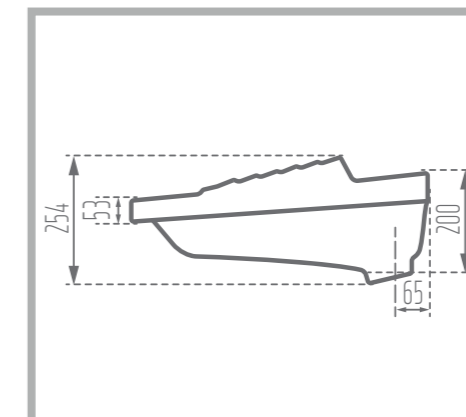

Name of Product: Elena Asian Squat Pans

Length: 590 mm

Width: 453 mm

Height: 200 mm

Code No. : 126059

Weight: 17.34 kg

Description: Medical - Close Rime - Flat