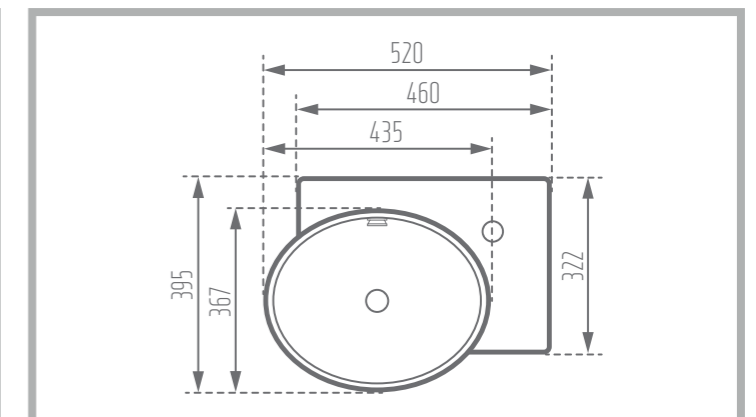

Name of Product: Diana Top Counter 40

Length: 404 mm

Width: 404 mm

Height: 137 mm

Code No. : 364440

Weight: 40 kg

Matte Black

Glossy Gray

Width: 485 mm

Height: 227 mm

Code No. : 386080

Weight: 17.26 kg

Name of Product: Parmida Counter Basin 52

Length: 520 mm

Width: 395 mm

Height: 210 mm

Code No. : 386352

Weight: 13.40 kg

CROWN 67

Counter Basin

VERONA 60

Counter Basin

Name of Product: Crown Counter Basin 67

Length: 670 mm

Width: 405 mm

Height: 210 mm

Code No. : 389967

Weight: 16.42 kg

Name of Product: Verona Counter Basin 60

Length: 606 mm

Width: 467 mm

Height: 226 mm