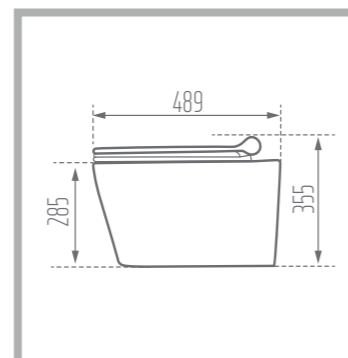

Name of Product: Despina Wall Hung Water Closet 49

Length: 489 mm

Width: 362 mm

Height : 355 mm

S-Trap: 180 mm

Code No. : 398949

Weight: 23.5 kg

Function: Slow Close & Easy Hinge

Type of Flushing: Wash Down (Rimless)

Matte Black