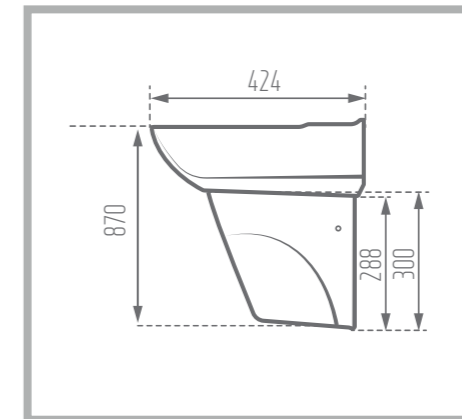

Weight: 19.7 kg

Name of Product: Crown Wash Basin 56

Length: 558 mm

Width: 418 mm

Height: 770 mm

Code No. : 104447

Weight: 9.8 kg

DIANA 47

Weight: 17.8 kg

Name of Product: Katia Wall Hung Wash Basin 55

Length: 545 mm

Width: 424 mm

Height: 288 mm

Code No. : 109055

Weight: 14 kg

CLASSIC 54

Pedestal With Wash Basin

MONDIAL 60

Pedestal With Wash Basin

Name of Product: Classic Pedestal With Wash Basin 54

Length: 537 mm

Width: 436 mm

Height: 770 mm

Code No. : 104354