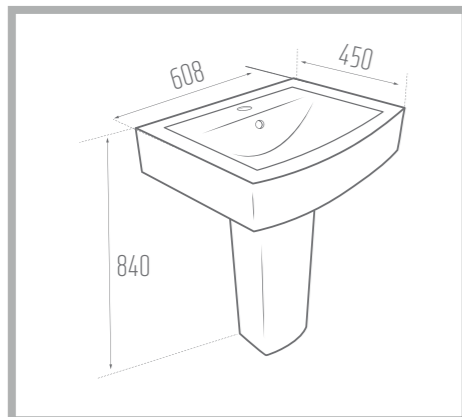

Pedestal With Wash Basin

CROWN 56

Pedestal With Wash Basin

Name of Product: Crown Wash Basin 61

Length: 608 mm

Width: 450 mm

Height: 840 mm

Code No. : 109961

Weight: 19.7 kg

Name of Product: Crown Wash Basin 56

Length: 558 mm

Width: 418 mm

Height: 770 mm

Code No. : 104447

Weight: 9.8 kg

DIANA 47