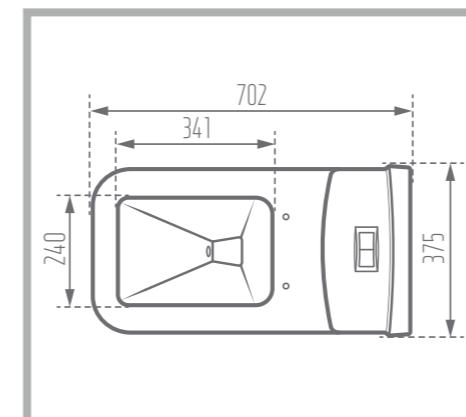

Name of Product: Crown Water Closet 70

Length: 702 mm

Width: 375 mm

Height : 686 mm

S-Trap: 250 mm

Code No. : 139970

Weight: 44.25 kg

Mechanism: HET

Type of Flushing: Pentajet