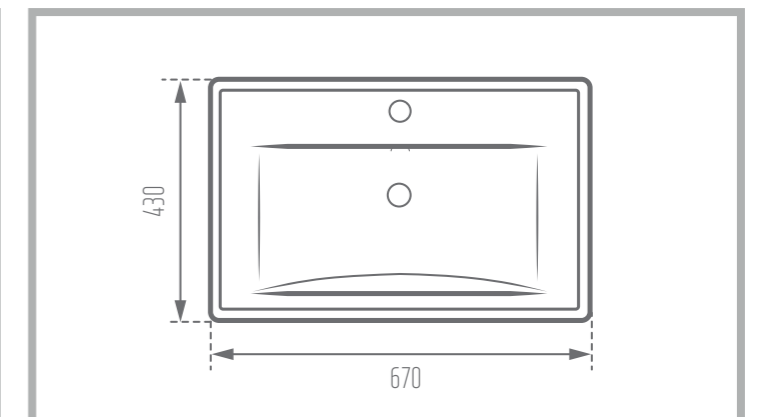

Name of Product: Alpha Counter Basin 67

Length: 670 mm

Width: 430 mm

Height: 190 mm

Code No. : 389567

Weight: 10.87 kg