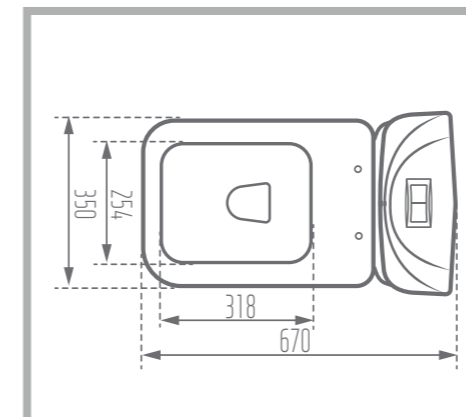

Width: 485 mm

Height: 227 mm

Code No. : 386080

Weight: 17.26 kg

Name of Product: Parmida Counter Basin 52

Length: 520 mm

Width: 395 mm

Height: 210 mm

Length: 720 mm

Width: 372 mm

Height : 805 mm

S-Trap: 260 mm

Code No. : 2139570

Weight: 54.7 kg

Mechanism: HET Dual Flushing Fitting

Type of Flushing: Wash Down

Option for Bidet Mixer

Name of Product: Yaris Water Closet 67

Length: 670 mm

Width: 350 mm

Height : 595 mm

S-Trap: 210 mm

Code No. : 136567

Weight: 37.57 kg

Mechanism: Waterjet

Type of Flushing: Wash Down

Option for Bidet Mixer

DIAMOND 66

Water Closet

Name of Product: Diamond Water Closet 66

Length: 655 mm

Width: 345 mm