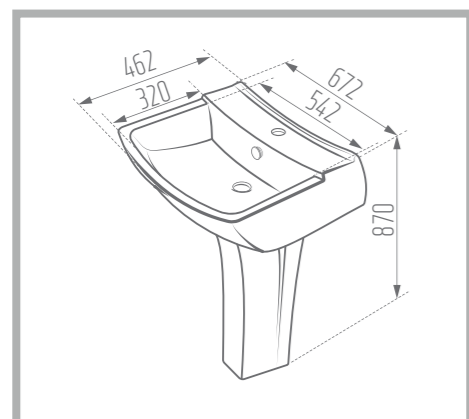

Pedestal With Wash Basin

Name of Product: Diana Pedestal With Wash Basin 47

Length: 470 mm

Width: 482 mm

Height: 770 mm

Code No. : 104447

Weight: 9.8 kg

KATIA 68

Pedestal With Wash Basin

KATIA 55

Wall Hung Wash Basin

Name of Product: Katia Pedestal With Wash Basin 68

Length: 672 mm

Width: 462 mm

Height: 870 mm

Code No. : 109068

Weight: 17.8 kg

Name of Product: Katia Wall Hung Wash Basin 55

Length: 545 mm

Width: 424 mm

Height: 288 mm

Code No. : 109055

Weight: 14 kg

CLASSIC 54