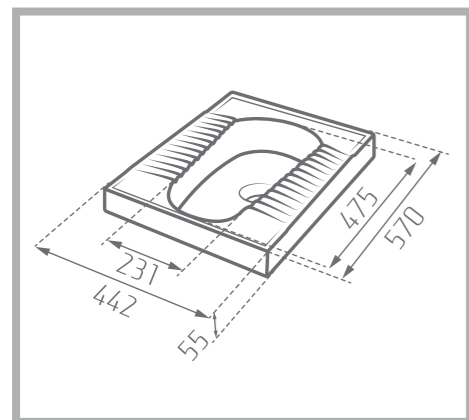

Width: 453 mm

Height: 200 mm

Code No. : 126059

Weight: 17.34 kg

Description: Medical - Close Rime - Flat

DELTA

Asian Squat Pans

Name of Product: Delta Asian Squat Pans - Flat

Length: 570 mm

Width: 442 mm

Height: 195 mm

Code No. : 125457

Weight: 13.21 kg

Description: Open Rime - Flat

Name of Product: Delta Asian Squat Pans - Flat

Length: 490 mm

Width: 380 mm

Height: 175 mm

Code No. : 125449

Weight: 10.58 kg

Description: Open Rime - Flat

FIROUZEH

Asian Squat Pans

PARMIDA