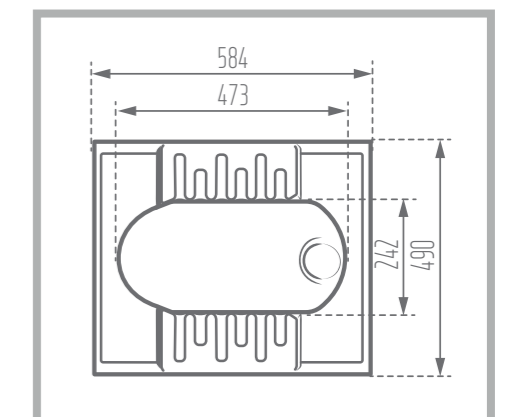

Name of Product: Negin Asian Squat Pans - Deep

Length: 584 mm

Width: 490 mm

Height: 223 mm

Code No. : 122357

Weight: 17.39 kg

Description: Medical - Close Rime - Deep