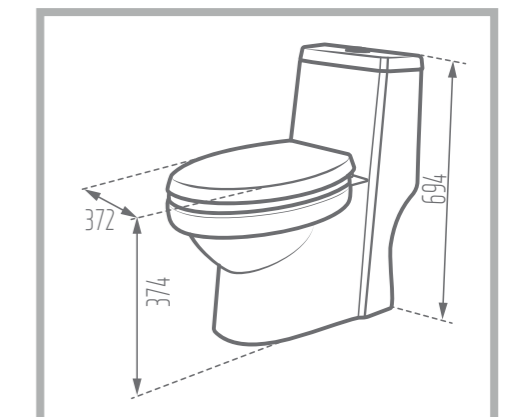

Length: 660 mm

Width: 366 mm

Height : 694 mm

S-Trap: 255 mm

Code No. : 135966

Weight: 34.28 kg

Mechanism: Waterjet

Type of Flushing: Turbojet