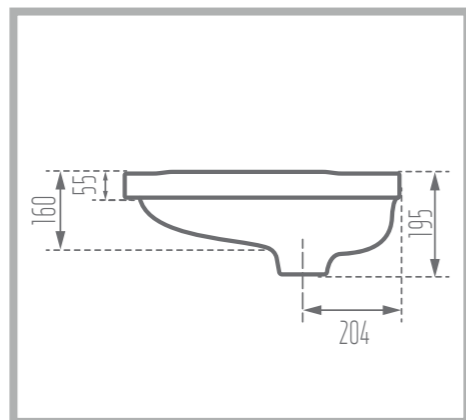

Length: 570 mm

Width: 442 mm

Height: 195 mm

Code No. : 125457

Weight: 13.21 kg

Description: Open Rime - Flat

Name of Product: Delta Asian Squat Pans - Flat

Length: 490 mm

Width: 380 mm

Height: 175 mm

Code No. : 125449

Weight: 10.58 kg

Description: Open Rime - Flat

FIROUZEH

Asian Squat Pans

PARMIDA