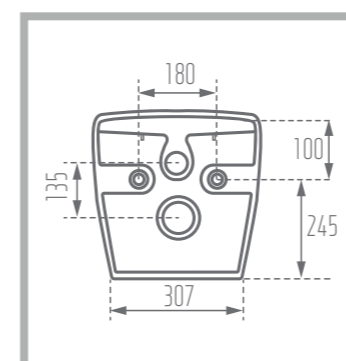

Name of Product: Diana Top Counter 40

Length: 404 mm

Width: 404 mm

Height: 137 mm

Code No. : 364440

Weight: 40 kg

Matte Black

Glossy Gray

Water Closet (Wall Hung)

Name of Product: Katia Wall Hung Water Closet 56

Length: 555 mm

Width: 390 mm

Height : 395 mm

S-Trap: 180 mm

Code No. : 399056

Weight: 32.69 kg

Function : Slow close & easy hinge

Type of Flushing: Wash Down

Option for Bidet Mixer

MEGA 57

Water Closet (Wall Hung)

Name of Product: Mega Wall Hung Water Closet 57

Length: 565 mm

Width: 375 mm