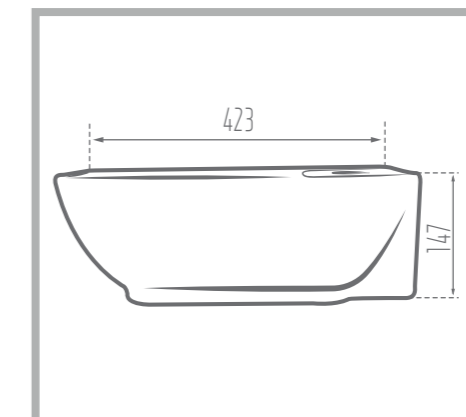

MAYA 46

Top Counter

Colored Glaze

NEW PRODUCT

Name of Product: Maya Top Counter 46

Length: 455 mm

Width: 255 mm

Height: 123 mm

Width: 423 mm

Height: 147 mm

Code No. : 369849

Weight: 11.7 kg

DELTA 36

Top Counter

Colored Glaze 

Name of Product: Delta Top Counter 36

Length: 360 mm

Width: 360 mm

Height: 120 mm

Code No. : 365436

Weight: 6.240 kg

DIANA 40

Top Counter

Colored Glaze

Name of Product: Diana Top Counter 40

Length: 404 mm

Width: 404 mm

Height: 137 mm

Code No. : 364440

Weight: 40 kg

Matte Black

Glossy Gray