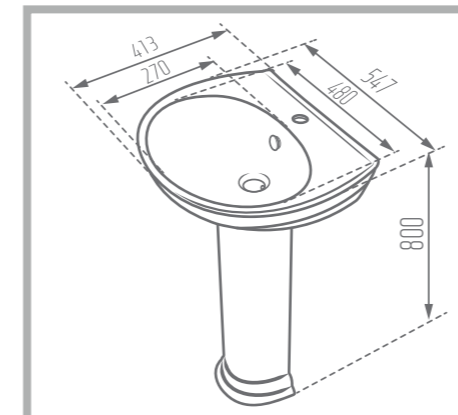

Pedestal With Wash Basin

Name of Product: Marjan Pedestal With Wash Basin 61

Length: 608 mm

Width: 465 mm

Height: 830 mm

Code No. : 102261

Weight: 14 kg

DIANA 55

Pedestal With Wash Basin

Name of Product: Diana Pedestal With Wash Basin 55

Length: 547 mm

Width: 413 mm

Height: 800 mm

Code No. : 104455

Weight: 9.8 kg

Water Closet