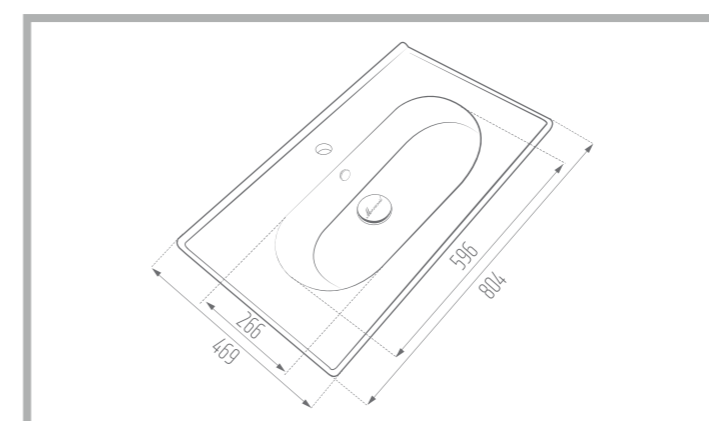

Name of Product: Despina Counter Basin 80

Length: 804 mm

Width: 469 mm

Height: 220 mm

Code No. : 386352

Weight: 13.40 kg