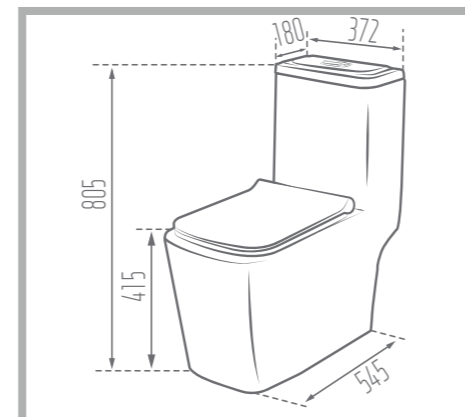

Length: 720 mm

Width: 372 mm

Height : 805 mm

S-Trap: 260 mm

Code No. : 2139570

Weight: 54.7 kg

Mechanism: HET Dual Flushing Fitting

Type of Flushing: Wash Down

Option for Bidet Mixer

Name of Product: Yaris Water Closet 67

Length: 670 mm

Width: 350 mm

Height : 595 mm

S-Trap: 210 mm

Code No. : 136567

Weight: 37.57 kg