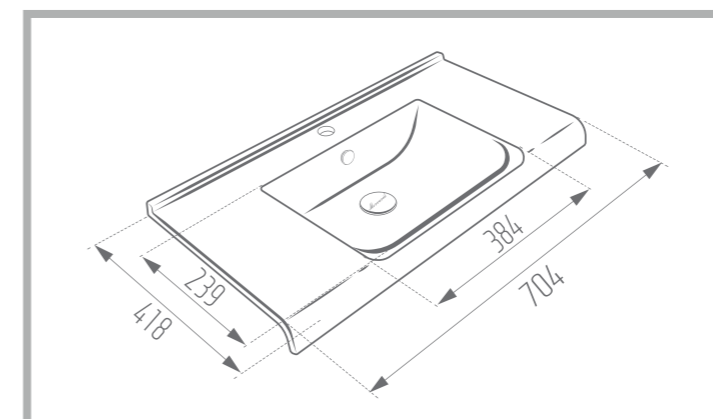

Name of Product: Vista Counter Basin 70

Length: 704 mm

Width: 418 mm

Height: 193 mm

Code No. : 386352

Weight: 13.40 kg