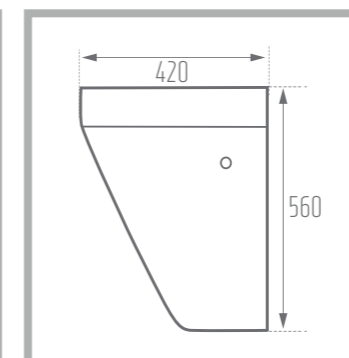

Weight: 48 kg

Mechanism: HET Dual Flushing Fitting

Type of Flushing: Wash Down

Option for Bidet Mixer

Name of Product: Vista Water Closet 63

Length: 630 mm

Width: 370 mm

Height : 691 mm

CROWN 42

Wall Hung Wash Basin

Colored Glaze 

Name of Product: Crown Wall Hung Wash Basin 42

Length: 420 mm

Width: 460 mm

Height: 560 mm

Code No. : 109942

Weight: 27.2 kg

DESPINA 41

Wall Hung Wash Basin

Colored Glaze 

Name of Product: Despina Wall hung Wash Basin 41

Length: 450 mm

Width: 408 mm

Height: 396 mm