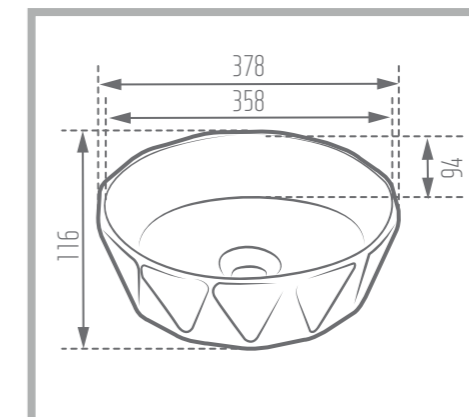

Name of Product: Diana Top Counter 40

Length: 404 mm

Width: 404 mm

Height: 137 mm

Code No. : 364440

Weight: 40 kg

Matte Black

Glossy Gray

RIMA 50

Top Counter

Name of Product: Rima Top Counter 50

Length: 495 mm

Width: 314 mm

Height: 118 mm

Code No. : 363651

Weight: 8.35 kg

Name of Product: Rima Top Counter 50

Length: 495 mm

Width: 314 mm

Height: 118 mm

Code No. : 363651

Weight: 8.35 kg

SONIYA 38

Top Counter

Colored Glaze 

Name of Product: Soniya Top Counter 38

Length: 378 mm

Width: 370 mm

Height: 116 mm

Code No. : 368538

Weight: 5.4 kg

Counter Basin