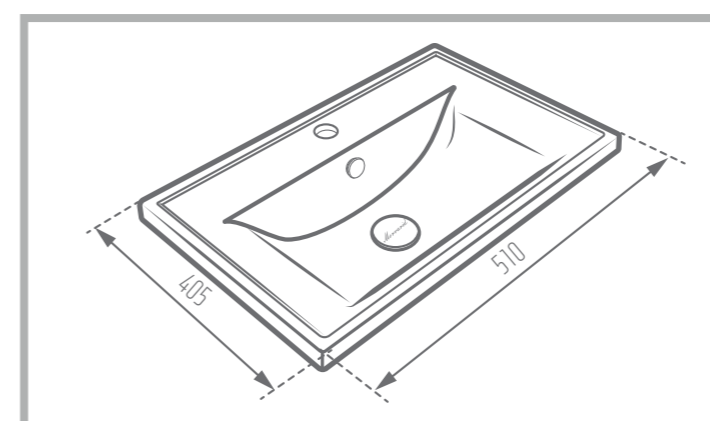

Name of Product: Alpha Counter Basin 52

Length: 510 mm

Width: 405 mm

Height: 184 mm

Code No. : 389552

Weight: 8.85 kg