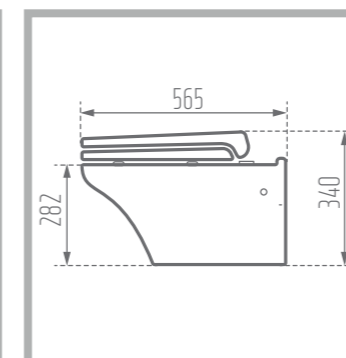

Name of Product: Diana Top Counter 40

Length: 404 mm

Width: 404 mm

Height: 137 mm

Code No. : 364440

Weight: 40 kg

Matte Black

Glossy Gray

Name of Product: Parmida Top Counter 60

Length: 603 mm

Width: 382 mm

Height: 134 mm

Code No. : 366360

Weight: 9.76 kg

RIMA 50

Top Counter

Height : 368 mm

S-Trap: 230 mm

Code No. : 399357

Weight: 24.98 kg

Function: Slow Close & Easy Hinge

Type of Flushing: Wash Down

DESPINA 49

Water Closet (Wall Hung)

Colored Glaze

Name of Product: Despina Wall Hung Water Closet 49

Length: 489 mm

Width: 362 mm

Height : 355 mm

S-Trap: 180 mm

Code No. : 398949

Weight: 23.5 kg