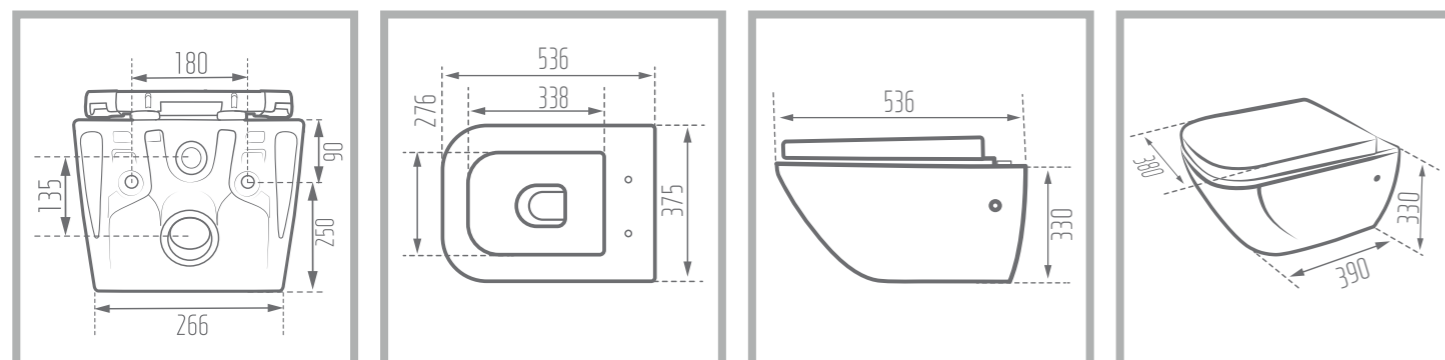

Name of Product: Caprice Wall Hung Water Closet 54

Length: 536 mm

Width: 375 mm

Height : 330 mm

S-Trap: 180 mm

Code No. : 394954

Weight: 24.5 kg

Function: Slow Close & Easy Hinge

Type of Flushing: Wash Down (Rimless)

Option for Bidet Mixer

Matte Black