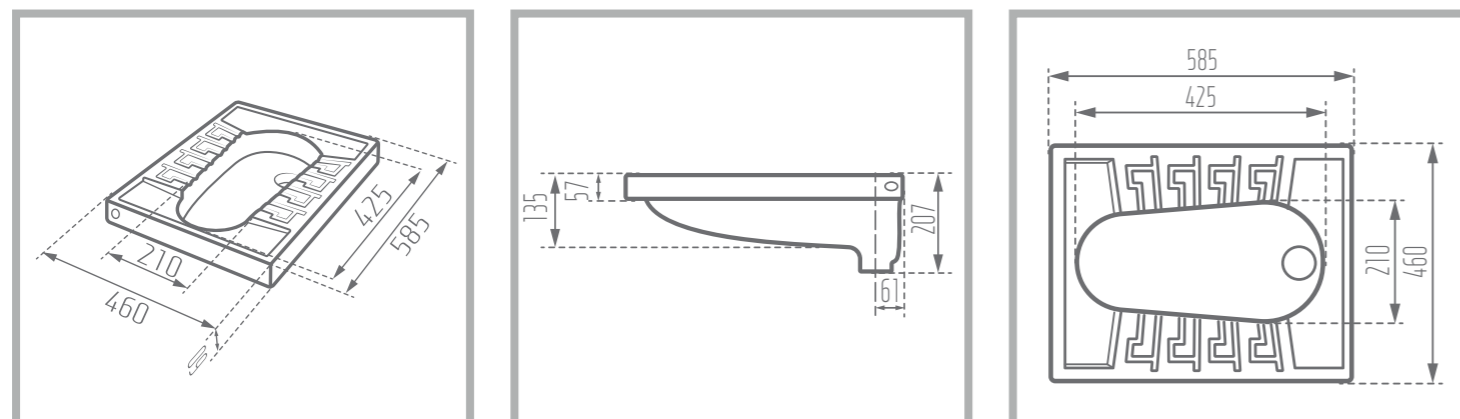

Description: Close Rime - Flat

ROMINA 58

Asian Squat Pans

ROMINA 50

Asian Squat Pans

Name of Product: Romina Asian Squat Pans 58 - Flat

Length: 585 mm

Width: 460 mm

Height: 207 mm

Code No. : 126158

Weight: 14.5 kg

Description: Close Rime - Flat

Name of Product: Romina Asian Squat Pans 50 - Flat

Length: 508 mm

Width: 411 mm

Height: 176 mm