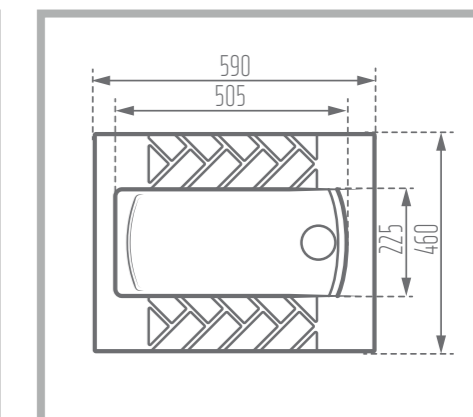

Name of Product: Crown Asian Squat Pans

Length: 590 mm

Width: 460 mm

Height: 250 mm

Code No. : 129959

Weight: 16.92 kg

Description: Medical - Deep - Rim Less