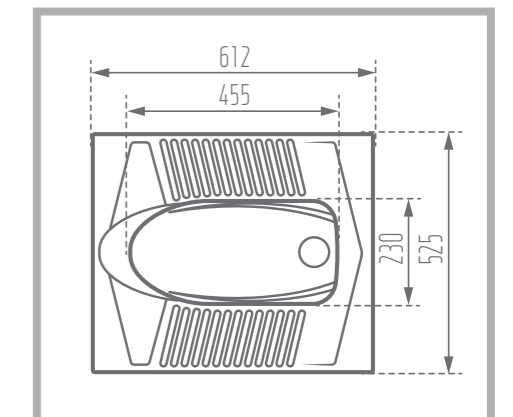

MEGA

Asian Squat Pans

Name of Product: Mega Asian Squat Pans

Length: 612 mm

Width: 525 mm

Height: 285 mm

Code No. : 129361

Weight: 20.41 kg

Description: Deep - Rim Less - Medical

CROWN

Asian Squat Pans

Colored Glaze 

Name of Product: Crown Asian Squat Pans

Length: 590 mm

Width: 460 mm

Height: 250 mm