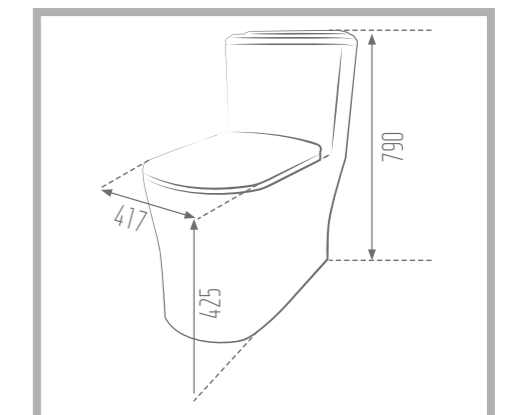

Name of Product: Despina Water Closet 71

Length: 710 mm

Width: 420 mm

Height : 790 mm

S-Trap: 290 mm

Code No. : 138971

Weight: 56.6 kg

Mechanism: HET

Type of Flushing: Turbojet

Option for Bidet Mixer