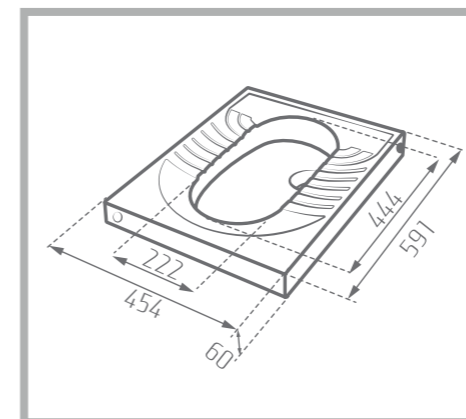

Name of Product: Elegant Asian Squat Pans - Flat

Length: 591 mm

Width: 454 mm

Height: 201 mm

Code No. : 124658

Weight: 16.93 kg

Description: Close Rime - Flat