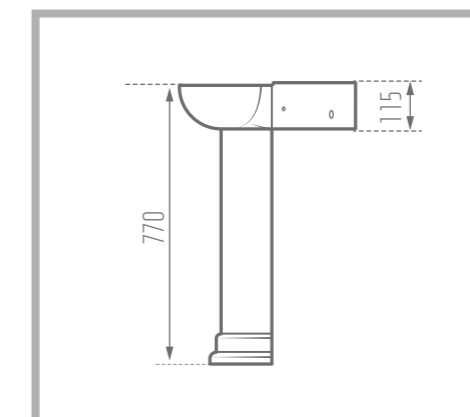

Weight: 19.7 kg

Name of Product: Crown Wash Basin 56

Length: 558 mm

Width: 418 mm

Height: 770 mm

Code No. : 104447

Weight: 9.8 kg

DIANA 47

Pedestal With Wash Basin

Name of Product: Diana Pedestal With Wash Basin 47

Length: 470 mm

Width: 482 mm

Height: 770 mm

Code No. : 104447

Weight: 9.8 kg

KATIA 68