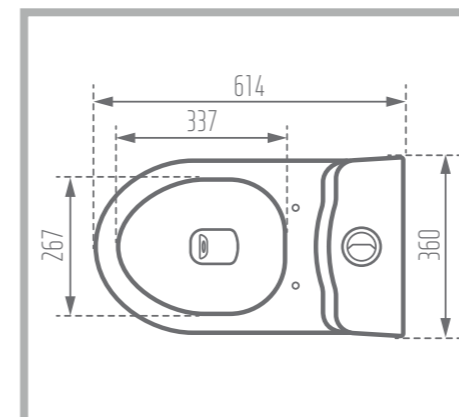

Name of Product: Verona Water Closet 61

Length: 614 mm

Width: 360 mm

Height : 696 mm

S-Trap: 224 mm

Code No. : 139161

Weight: 34.95 kg

Mechanism: Waterjet

Type of Flushing: Turbojet

Option for Bidet Mixer