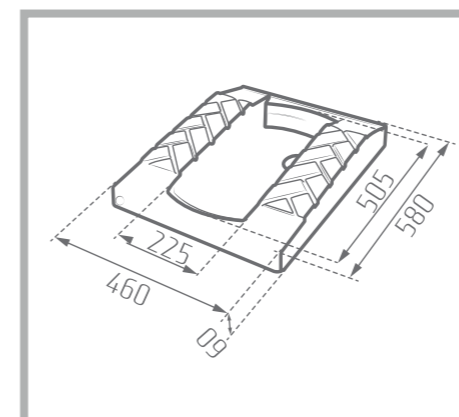

Name of Product: Crown Asian Squat Pans

Length: 590 mm

Width: 460 mm

Height: 250 mm

Code No. : 129959

Weight: 16.92 kg

Description: Medical - Deep - Rim Less