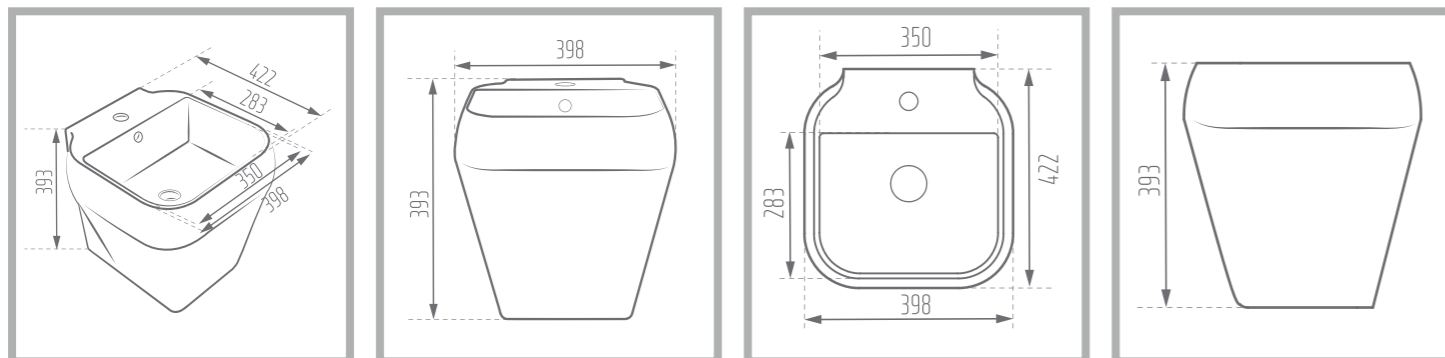

Name of Product: Maya Wall hung Wash Basin 40

Length: 422 mm

Width: 398 mm

Height: 393 mm

Code No. : 108740

Weight: 18.3 kg

Matte Black