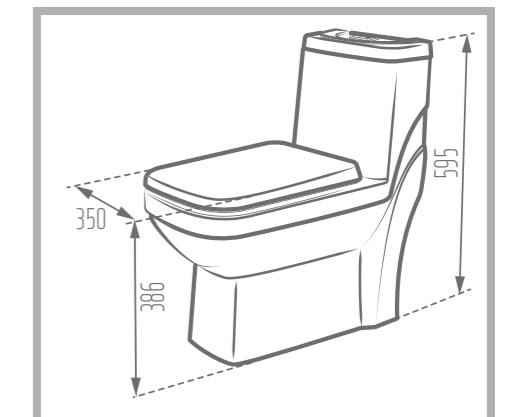

Option for Bidet Mixer

Name of Product: Yaris Water Closet 67

Length: 670 mm

Width: 350 mm

Height : 595 mm

S-Trap: 210 mm

Code No. : 136567

Weight: 37.57 kg

Mechanism: Waterjet

Type of Flushing: Wash Down

Option for Bidet Mixer

DIAMOND 66

Water Closet

Name of Product: Diamond Water Closet 66

Length: 655 mm

Width: 345 mm