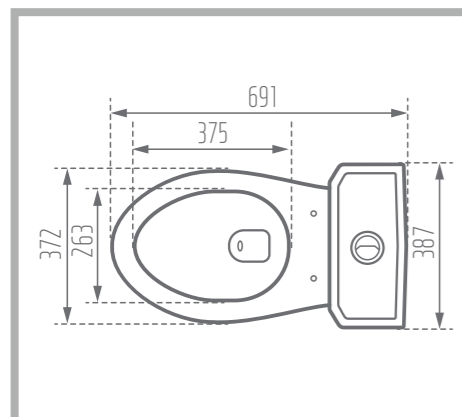

Height : 700 mm

S-Trap: 250 mm

Code No. : 136169

Weight: 40.92 kg

Mechanism: Waterjet

Type of Flushing: Turbojet

Option for Bidet Mixer

Name of Product: Tania Water Closet 66

Length: 660 mm

Width: 366 mm

Height : 694 mm

S-Trap: 255 mm

Code No. : 135966

Weight: 34.28 kg

Mechanism: Waterjet

Type of Flushing: Turbojet