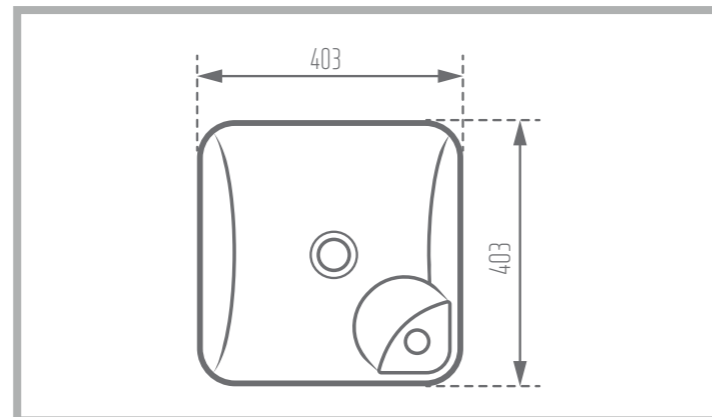

Name of Product: Alpha Top Counter 40

Length: 403 mm

Width: 403 mm

Height: 112 mm

Code No. : 369540

Weight: 8.19 kg

Matte Black