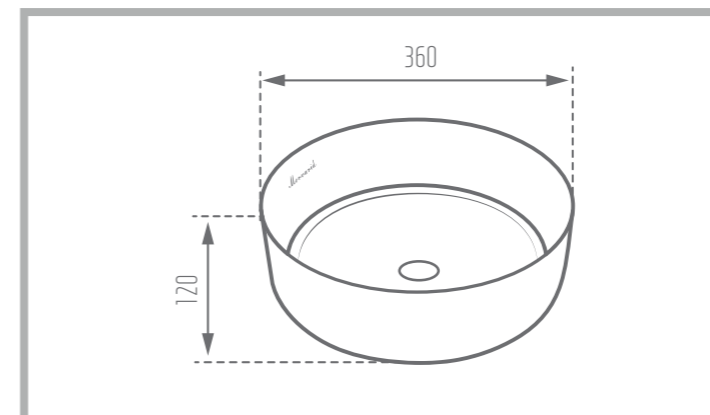

Width: 423 mm

Height: 147 mm

Code No. : 369849

Weight: 11.7 kg

DELTA 36

Top Counter

Colored Glaze 

Name of Product: Delta Top Counter 36

Length: 360 mm

Width: 360 mm

Height: 120 mm

Code No. : 365436

Weight: 6.240 kg

DIANA 40

Top Counter

Colored Glaze

Name of Product: Diana Top Counter 40

Length: 404 mm

Width: 404 mm

Height: 137 mm

Code No. : 364440

Weight: 40 kg

Matte Black

Glossy Gray