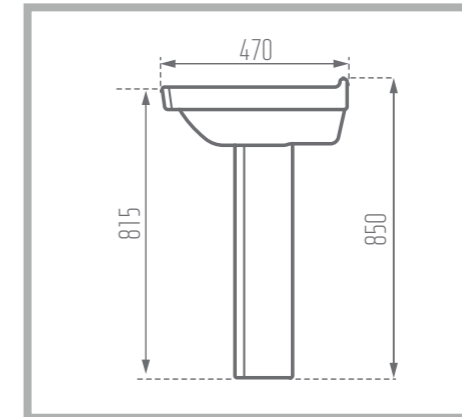

Pedestal With Wash Basin

MONDIAL 60

Pedestal With Wash Basin

Name of Product: Classic Pedestal With Wash Basin 54

Length: 537 mm

Width: 436 mm

Height: 770 mm

Code No. : 104354

Weight: 10.2 kg

Name of Product: Mondial Pedestal With Wash Basin 60

Length: 600 mm

Width: 470 mm

Height: 850 mm

Code No. : 105060

Weight: 17 kg

MARJAN 61

Pedestal With Wash Basin

Name of Product: Marjan Pedestal With Wash Basin 61

Length: 608 mm

Width: 465 mm

Height: 830 mm

Code No. : 102261

Weight: 14 kg

DIANA 55

Pedestal With Wash Basin

Name of Product: Diana Pedestal With Wash Basin 55

Length: 547 mm

Width: 413 mm

Height: 800 mm

Code No. : 104455

Weight: 9.8 kg

Water Closet