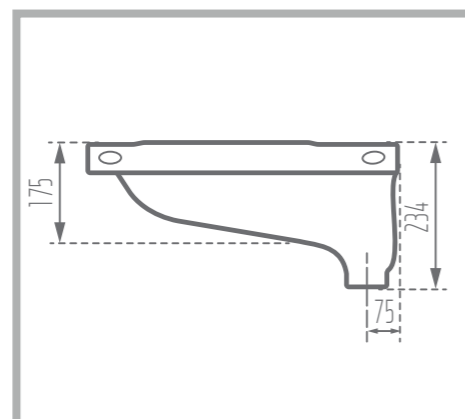

Width: 380 mm

Height: 175 mm

Code No. : 125449

Weight: 10.58 kg

Description: Open Rime - Flat

FIROUZEH

Asian Squat Pans

PARMIDA

Asian Squat Pans

Name of Product: Firouzeh Asian Squat Pans

Length: 578 mm

Width: 448 mm

Height: 234 mm

Code No. : 122659

Weight: 16.51 kg

Description: Close Rime - Deep

Name of Product: Parmida Asian Squat Pans

Length: 588 mm

Width: 462 mm

Height: 223 mm

Code No. : 126358

Weight: 15.92 kg

Description: Close Rime - Flat

NEGIN