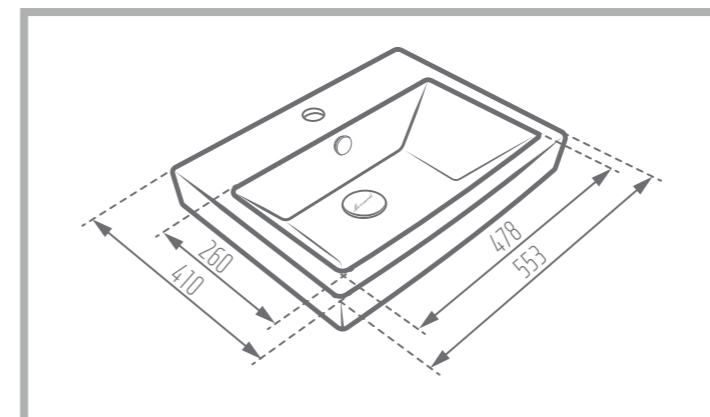

VOLGA 55

Counter Basin

Name of Product: Volga Counter Basin 55

Length: 553 mm

Width: 410 mm

Height: 192 mm

Code No. : 389255

Weight: 14.22 kg