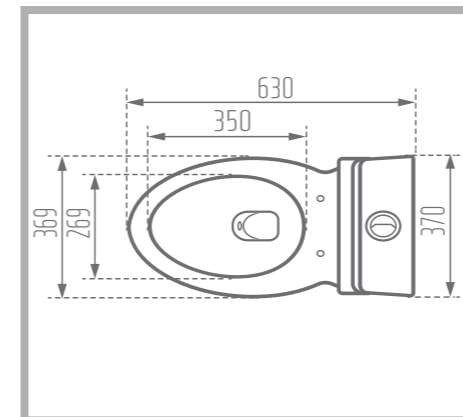

Name of Product: Vista Water Closet 63

Length: 630 mm

Width: 370 mm

Height : 691 mm

S-Trap: 230 mm

Code No. : 135763

Weight: 32.97 kg

Mechanism: Waterjet

Type of Flushing: Waterjet