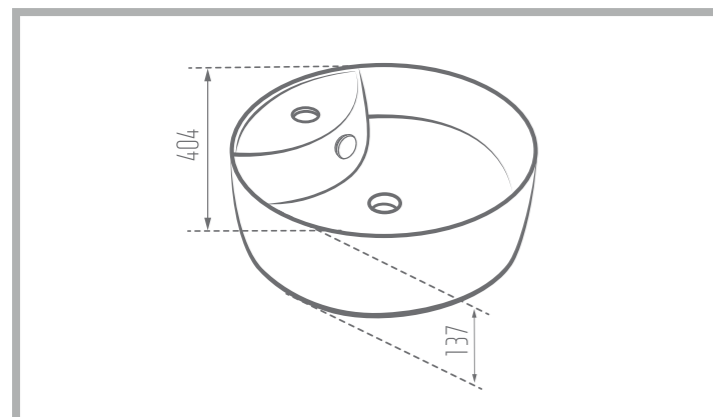

Name of Product: Diana Top Counter 40

Length: 404 mm

Width: 404 mm

Height: 137 mm

Code No. : 364440

Weight: 40 kg

Matte Black

Glossy Gray