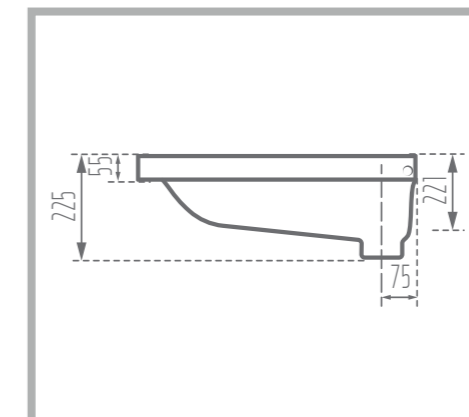

Name of Product: Crystal Asian Squat Pans

Length: 585 mm

Width: 451 mm

Height: 221 mm

Code No. : 125258

Weight: 15.69 kg

Description: Close Rime - Flat