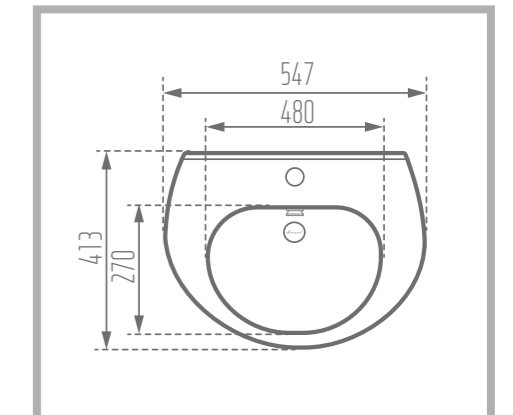

Weight: 10.2 kg

Name of Product: Mondial Pedestal With Wash Basin 60

Length: 600 mm

Width: 470 mm

Height: 850 mm

Code No. : 105060

Weight: 17 kg

MARJAN 61

Pedestal With Wash Basin

Name of Product: Marjan Pedestal With Wash Basin 61

Length: 608 mm

Width: 465 mm

Height: 830 mm

Code No. : 102261

Weight: 14 kg

DIANA 55

Pedestal With Wash Basin

Name of Product: Diana Pedestal With Wash Basin 55

Length: 547 mm

Width: 413 mm

Height: 800 mm

Code No. : 104455

Weight: 9.8 kg

Water Closet

Width: 350 mm

Height : 595 mm

P-Trap: 185 mm

Code No. : 136567

Weight: 37.57 kg

Mechanism: HET Dual Flushing Fitting

Type of Flushing: Wash Down

Option for Bidet Mixer