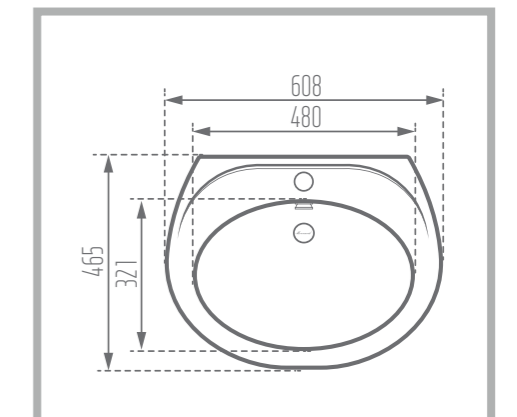

Length: 720 mm

Width: 372 mm

Height : 805 mm

S-Trap: 260 mm

Code No. : 2139570

Weight: 54.7 kg

Mechanism: HET Dual Flushing Fitting

Type of Flushing: Wash Down

Weight: 10.2 kg

Name of Product: Mondial Pedestal With Wash Basin 60

Length: 600 mm

Width: 470 mm

Height: 850 mm

Code No. : 105060

Weight: 17 kg

MARJAN 61

Pedestal With Wash Basin

Name of Product: Marjan Pedestal With Wash Basin 61

Length: 608 mm

Width: 465 mm

Height: 830 mm

Code No. : 102261

Weight: 14 kg

DIANA 55

Pedestal With Wash Basin

Name of Product: Diana Pedestal With Wash Basin 55

Length: 547 mm

Width: 413 mm

Height: 800 mm

Code No. : 104455

Weight: 9.8 kg

Water Closet