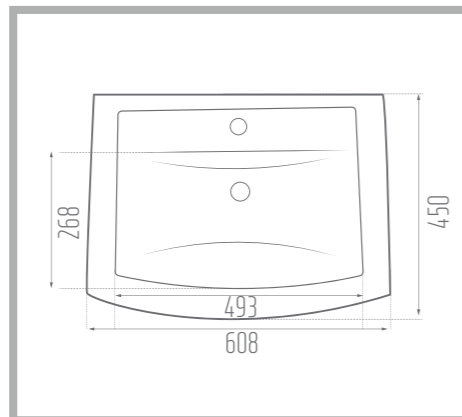

Length: 422 mm

Width: 398 mm

Height: 393 mm

Code No. : 108740

Weight: 18.3 kg

Matte Black

Matte Gray

CROWN 61

Pedestal With Wash Basin

CROWN 56

Pedestal With Wash Basin

Name of Product: Crown Wash Basin 61

Length: 608 mm

Width: 450 mm

Height: 840 mm

Code No. : 109961

Weight: 19.7 kg

Name of Product: Crown Wash Basin 56

Length: 558 mm

Width: 418 mm

Height: 770 mm

Code No. : 104447

Weight: 9.8 kg

DIANA 47