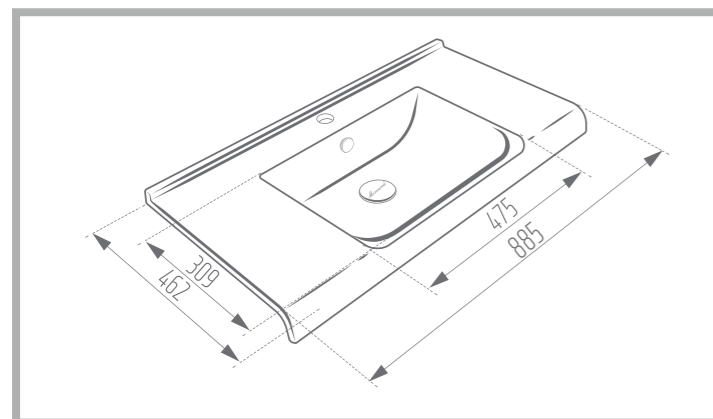

Name of Product: Vista Counter Basin 90

Length: 885 mm

Width: 462 mm

Height: 195 mm

Code No. : 385790

Weight: 16.42 kg