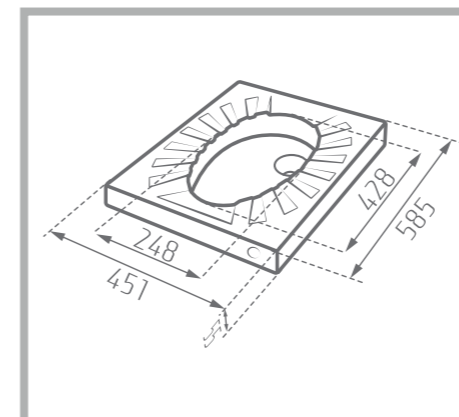

Name of Product: Crystal Asian Squat Pans

Length: 585 mm

Width: 451 mm

Height: 221 mm

Code No. : 125258

Weight: 15.69 kg

Description: Close Rime - Flat