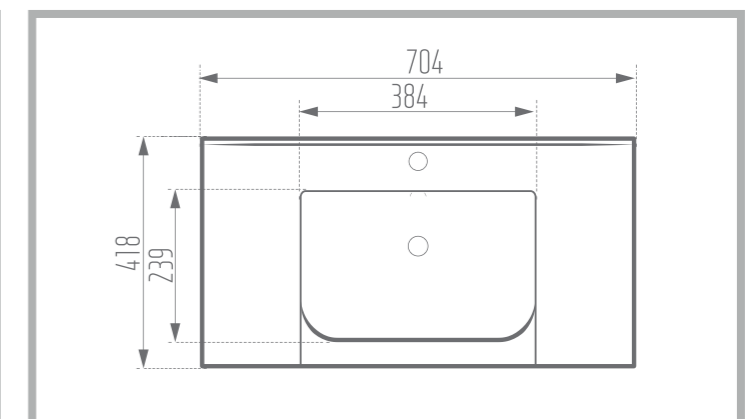

Name of Product: Vista Counter Basin 70

Length: 704 mm

Width: 418 mm

Height: 193 mm

Code No. : 386352

Weight: 13.40 kg