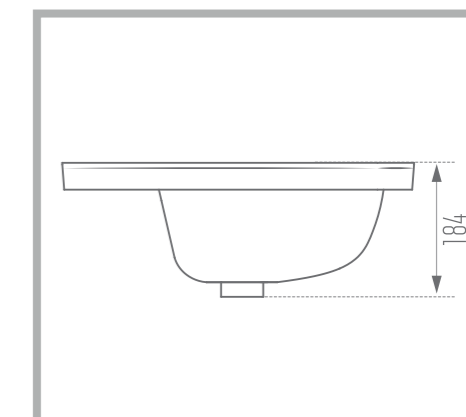

Weight: 12.54 kg

DESPINA 60

Counter Basin

Name of Product: Despina Counter Basin 60

Length: 600 mm

Width: 422 mm

Height: 184 mm

Code No. : 389560

Weight: 10.8 kg

DESPINA 80

Counter Basin

Colored Glaze 

Name of Product: Despina Counter Basin 80

Length: 804 mm

Width: 469 mm

Height: 220 mm