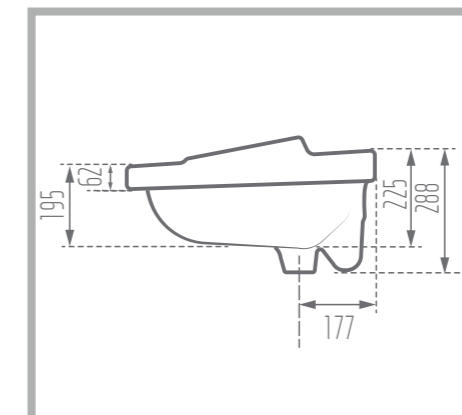

Name of Product: Parmida Asian Squat Pans

Length: 588 mm

Width: 462 mm

Height: 223 mm

Code No. : 126358

Weight: 15.92 kg

Description: Close Rime - Flat

NEGIN

Asian Squat Pans

Name of Product: Negin Asian Squat Pans -Siphonic

Length: 579 mm

Width: 489 mm

Height: 288 mm

Code No. : 122358

Weight: 19.19 kg

Description: Medical - Close Rime - Deep