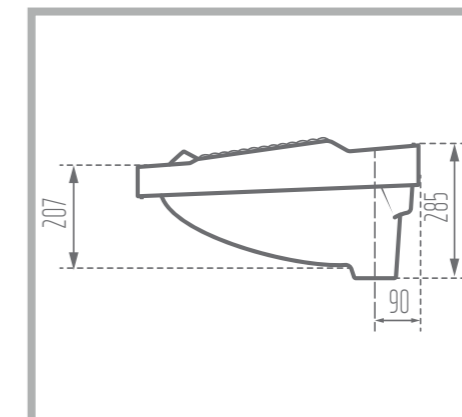

MEGA

Asian Squat Pans

Name of Product: Mega Asian Squat Pans

Length: 612 mm

Width: 525 mm

Height: 285 mm

Code No. : 129361

Weight: 20.41 kg

Description: Deep - Rim Less - Medical

CROWN

Asian Squat Pans

Colored Glaze 

Name of Product: Crown Asian Squat Pans

Length: 590 mm

Width: 460 mm

Height: 250 mm