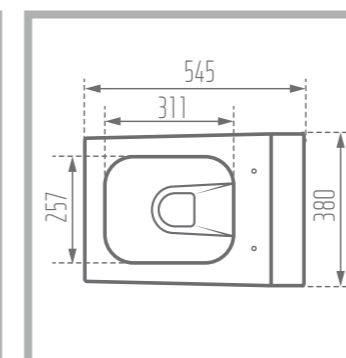

SANTA 100

Counter Basin

Name of Product: Santa Counter Basin 100

Length: 1008 mm

Width: 468 mm

Height: 197 mm

Code No. : 386352

Weight: 13.40 kg

Weight: 12.54 kg

DESPINA 60

Counter Basin

Name of Product: Despina Counter Basin 60

Length: 600 mm

Width: 422 mm

Height: 184 mm

Code No. : 389560

Length: 545 mm

Width: 380 mm

Height : 387 mm

S-Trap: 180-230 mm

Code No. : 396855

Weight: 28.87 kg

Function: Slow Close & Easy Hinge

Type of Flushing: Wash Down

Option for Bidet Mixer

SONIA 52

Water Closet (Wall Hung)

Colored Glaze 

Name of Product: Sonia Wall Hung Water Closet 52

Length: 522 mm

Width: 400 mm

Height : 360 mm