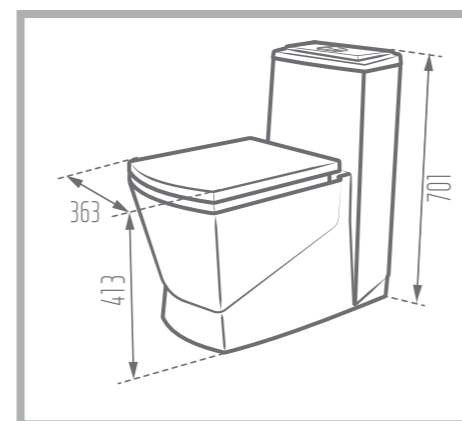

Name of Product: Mega Water Closet 69 Horizontal

Length: 692 mm

Width: 375 mm

Height : 701 mm

P-Trap: 170 mm

Code No. : 139369

Weight: 44.34 kg

Mechanism: HET

Type of Flushing: Wash Down

Option for Bidet Mixer