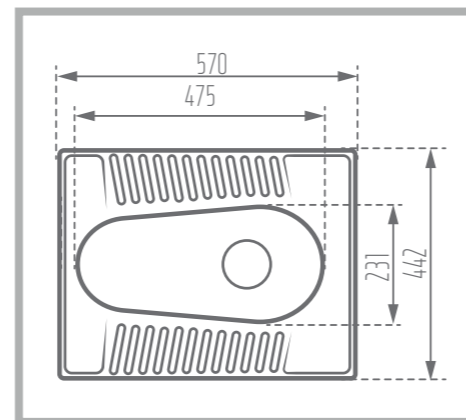

Width: 453 mm

Height: 200 mm

Code No. : 126059

Weight: 17.34 kg

Description: Medical - Close Rime - Flat

DELTA

Asian Squat Pans

Name of Product: Delta Asian Squat Pans - Flat

Length: 570 mm

Width: 442 mm

Height: 195 mm

Code No. : 125457

Weight: 13.21 kg

Description: Open Rime - Flat

Name of Product: Delta Asian Squat Pans - Flat

Length: 490 mm

Width: 380 mm

Height: 175 mm

Code No. : 125449

Weight: 10.58 kg

Description: Open Rime - Flat

FIROUZEH

Asian Squat Pans

PARMIDA