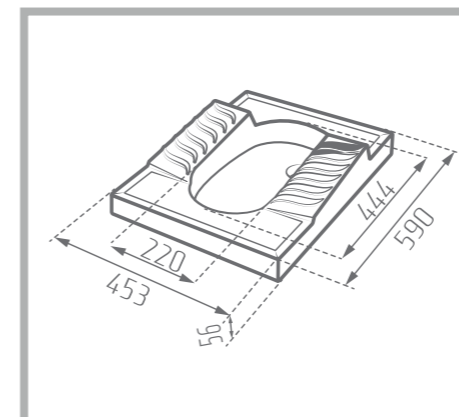

Name of Product: Elena Asian Squat Pans

Length: 590 mm

Width: 453 mm

Height: 200 mm

Code No. : 126059

Weight: 17.34 kg

Description: Medical - Close Rime - Flat