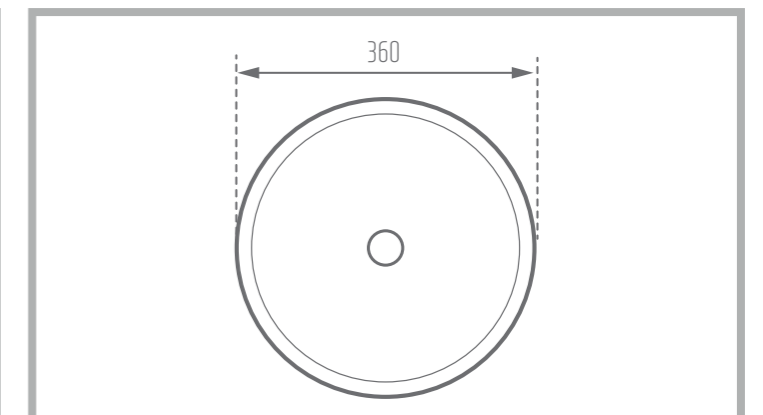

Width: 423 mm

Height: 147 mm

Code No. : 369849

Weight: 11.7 kg

DELTA 36

Top Counter

Colored Glaze 

Name of Product: Delta Top Counter 36

Length: 360 mm

Width: 360 mm

Height: 120 mm

Code No. : 365436

Weight: 6.240 kg

DIANA 40

Top Counter

Colored Glaze

Name of Product: Diana Top Counter 40

Length: 404 mm

Width: 404 mm

Height: 137 mm

Code No. : 364440

Weight: 40 kg

Matte Black

Glossy Gray