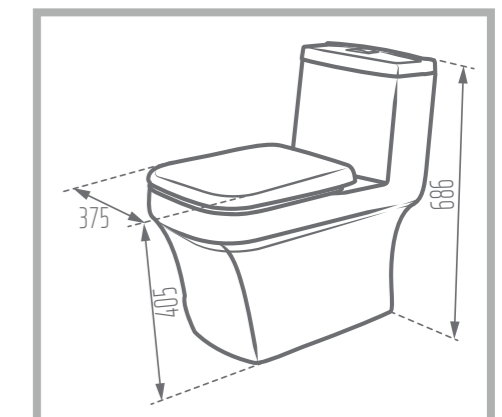

Name of Product: Crown Water Closet 70

Length: 702 mm

Width: 375 mm

Height : 686 mm

S-Trap: 250 mm

Code No. : 139970

Weight: 44.25 kg

Mechanism: HET

Type of Flushing: Pentajet