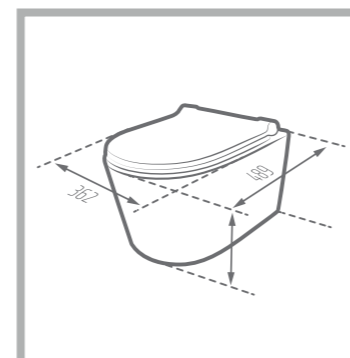

Name of Product: Despina Wall Hung Water Closet 49

Length: 489 mm

Width: 362 mm

Height : 355 mm

S-Trap: 180 mm

Code No. : 398949

Weight: 23.5 kg

Function: Slow Close & Easy Hinge

Type of Flushing: Wash Down (Rimless)

Matte Black