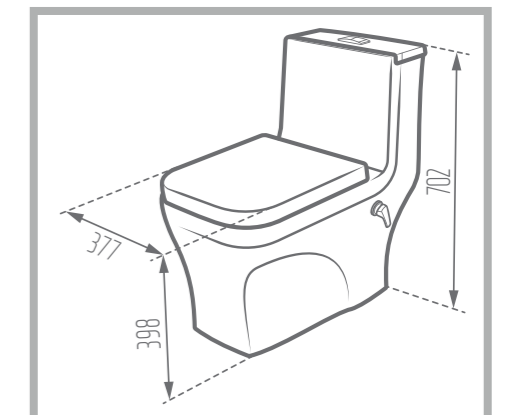

Name of Product: Katia Water Closet 71 Horizontal

Length: 710 mm

Width: 377 mm

Height : 702 mm

P-Trap: 160 mm

Code No. : 139071

Weight: 48.84 kg

Mechanism: HET Dual Flushing Fitting

Type of Flushing: Wash Down

Option for Bidet Mixer