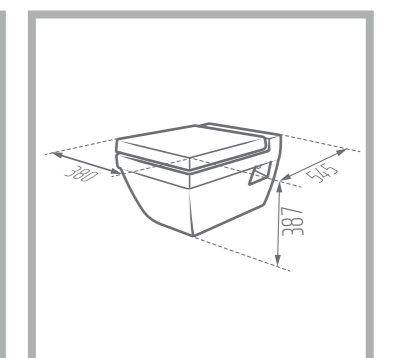

Length: 545 mm

Width: 380 mm

Height : 387 mm

S-Trap: 180-230 mm

Code No. : 396855

Weight: 28.87 kg

Function: Slow Close & Easy Hinge

Type of Flushing: Wash Down

Option for Bidet Mixer

SONIA 52

Water Closet (Wall Hung)

Colored Glaze 

Name of Product: Sonia Wall Hung Water Closet 52

Length: 522 mm

Width: 400 mm

Height : 360 mm