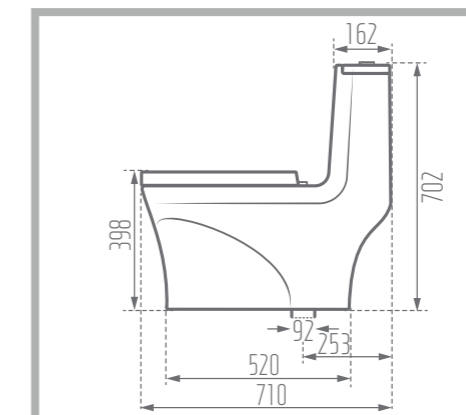

Width: 485 mm

Height: 227 mm

Code No. : 386080

Weight: 17.26 kg

Name of Product: Parmida Counter Basin 52

Length: 520 mm

Width: 395 mm

Height: 210 mm

Width: 405 mm

Height: 210 mm

Code No. : 389967

Weight: 16.42 kg

Name of Product: Verona Counter Basin 60

Length: 606 mm

Width: 467 mm

Height: 226 mm

Length: 710 mm

Width: 377 mm

Height : 702 mm

S-Trap: 253 mm

Code No. : 139071

Weight: 48.84 kg

Function : HET

Type of Flushing: Waterjet

Option for Bidet Mixer

MEGA 69

Water Closet

Colored Glaze 

Name of Product: Mega Water Closet 69

Length: 692 mm

Width: 375 mm

Height : 710 mm