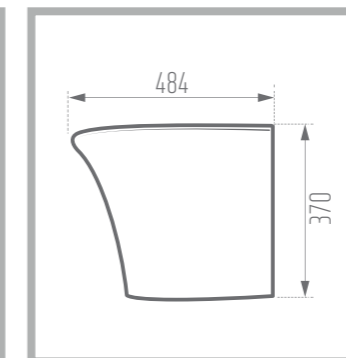

Code No. : 1099840

Weight: 17.5 kg

MEGA 48

Wall Hung Wash Basin

Colored Glaze

Name of Product: Mega Wall Hung Wash Basin 48

Length: 480 mm

Width: 455 mm

Height: 610 mm

Code No. : 109348

Weight: 28.3 kg

SILVIA 60

Wall Hung Wash Basin

Colored Glaze 

Name of Product: Silvia Wall hung Wash Basin 60

Length: 598 mm

Width: 484 mm

Height: 370 mm

Code No. : 106860

Weight: 20.4 kg

MAYA 40

Wall Hung Wash Basin

Colored Glaze 

Name of Product: Maya Wall hung Wash Basin 40

Length: 422 mm

Width: 398 mm

Height: 393 mm

Code No. : 108740

Weight: 18.3 kg

Matte Black

Matte Gray

CROWN 61