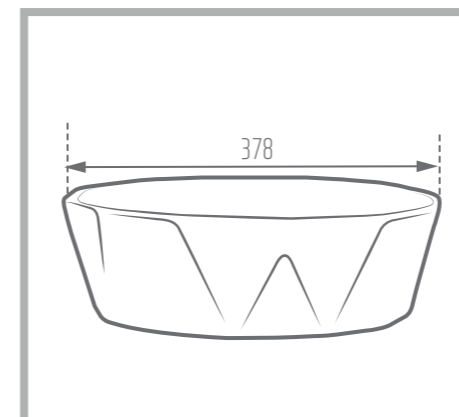

Name of Product: Diana Top Counter 40

Length: 404 mm

Width: 404 mm

Height: 137 mm

Code No. : 364440

Weight: 40 kg

Matte Black

Glossy Gray

RIMA 50

Top Counter

Name of Product: Rima Top Counter 50

Length: 495 mm

Width: 314 mm

Height: 118 mm

Code No. : 363651

Weight: 8.35 kg

Name of Product: Rima Top Counter 50

Length: 495 mm

Width: 314 mm

Height: 118 mm

Code No. : 363651

Weight: 8.35 kg

SONIYA 38

Top Counter

Colored Glaze 

Name of Product: Soniya Top Counter 38

Length: 378 mm

Width: 370 mm

Height: 116 mm

Code No. : 368538

Weight: 5.4 kg

Counter Basin