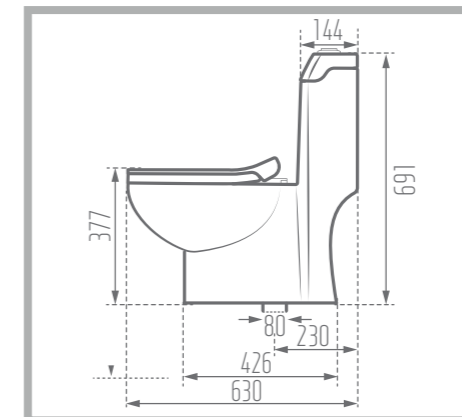

Name of Product: Vista Water Closet 63

Length: 630 mm

Width: 370 mm

Height : 691 mm

S-Trap: 230 mm

Code No. : 135763

Weight: 32.97 kg

Mechanism: Waterjet

Type of Flushing: Waterjet