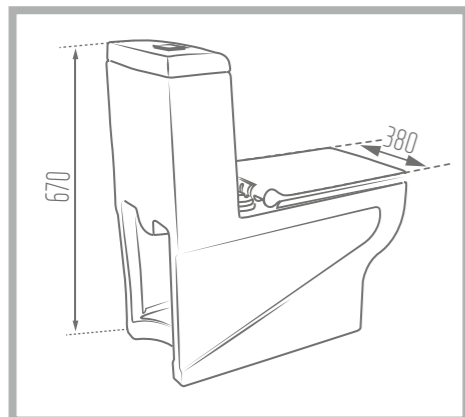

Weight: 48 kg

Mechanism: HET Dual Flushing Fitting

Type of Flushing: Wash Down

Option for Bidet Mixer

Name of Product: Vista Water Closet 63

Length: 630 mm

Width: 370 mm

Height : 691 mm