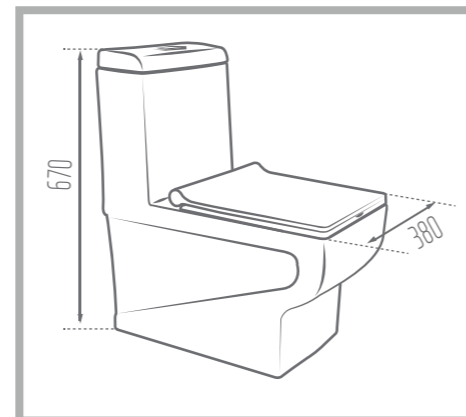

Weight: 48 kg

Mechanism: HET Dual Flushing Fitting

Type of Flushing: Wash Down

Option for Bidet Mixer

Name of Product: Vista Water Closet 63

Length: 630 mm

Width: 370 mm

Height : 691 mm