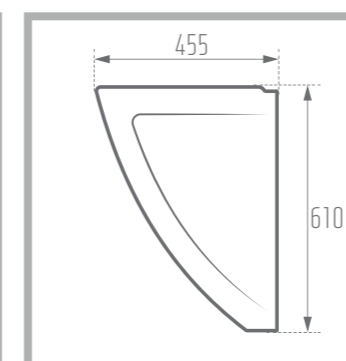

Weight: 27.2 kg

DESPINA 41

Wall Hung Wash Basin

Colored Glaze 

Name of Product: Despina Wall hung Wash Basin 41

Length: 450 mm

Width: 408 mm

Height: 396 mm

Code No. : 1099840

Weight: 17.5 kg

MEGA 48

Wall Hung Wash Basin

Colored Glaze

Name of Product: Mega Wall Hung Wash Basin 48

Length: 480 mm

Width: 455 mm

Height: 610 mm

Code No. : 109348

Weight: 28.3 kg

SILVIA 60

Wall Hung Wash Basin

Colored Glaze 

Name of Product: Silvia Wall hung Wash Basin 60

Length: 598 mm