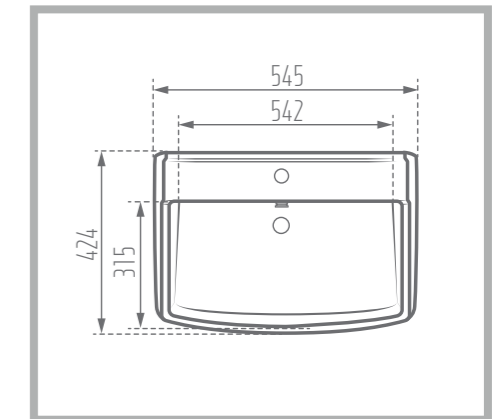

Weight: 17.8 kg

Name of Product: Katia Wall Hung Wash Basin 55

Length: 545 mm

Width: 424 mm

Height: 288 mm

Code No. : 109055

Weight: 14 kg

CLASSIC 54

Pedestal With Wash Basin

MONDIAL 60

Pedestal With Wash Basin

Name of Product: Classic Pedestal With Wash Basin 54

Length: 537 mm

Width: 436 mm

Height: 770 mm

Code No. : 104354