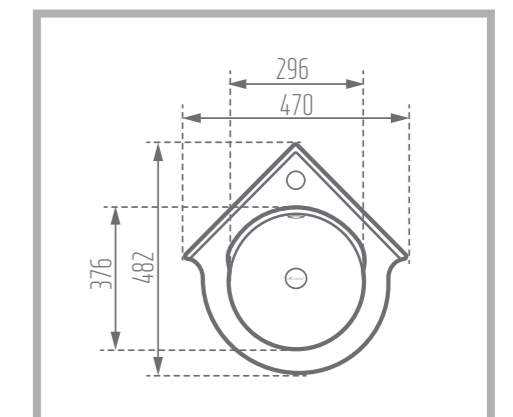

Pedestal With Wash Basin

CROWN 56

Pedestal With Wash Basin

Name of Product: Crown Wash Basin 61

Length: 608 mm

Width: 450 mm

Height: 840 mm

Code No. : 109961

Weight: 19.7 kg

Name of Product: Crown Wash Basin 56

Length: 558 mm

Width: 418 mm

Height: 770 mm

Code No. : 104447

Weight: 9.8 kg

DIANA 47

Pedestal With Wash Basin

Name of Product: Diana Pedestal With Wash Basin 47

Length: 470 mm

Width: 482 mm

Height: 770 mm

Code No. : 104447

Weight: 9.8 kg

KATIA 68

Pedestal With Wash Basin

KATIA 55

Wall Hung Wash Basin

Name of Product: Katia Pedestal With Wash Basin 68

Length: 672 mm

Width: 462 mm

Height: 870 mm

Code No. : 109068