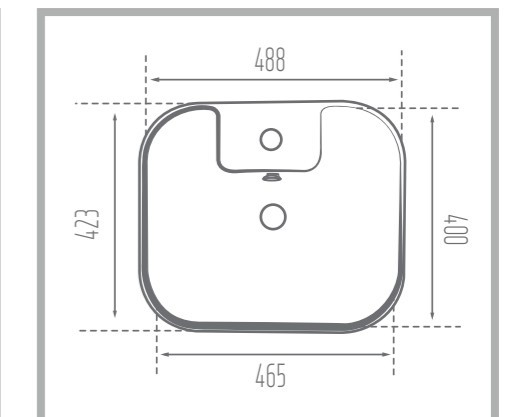

MAYA 46

Top Counter

Colored Glaze

NEW PRODUCT

Name of Product: Maya Top Counter 46

Length: 455 mm

Width: 255 mm

Height: 123 mm

Width: 423 mm

Height: 147 mm

Code No. : 369849

Weight: 11.7 kg

DELTA 36

Top Counter

Colored Glaze 

Name of Product: Delta Top Counter 36

Length: 360 mm

Width: 360 mm

Height: 120 mm

Code No. : 365436

Weight: 6.240 kg

DIANA 40

Top Counter

Colored Glaze

Name of Product: Diana Top Counter 40

Length: 404 mm

Width: 404 mm

Height: 137 mm

Code No. : 364440

Weight: 40 kg

Matte Black

Glossy Gray