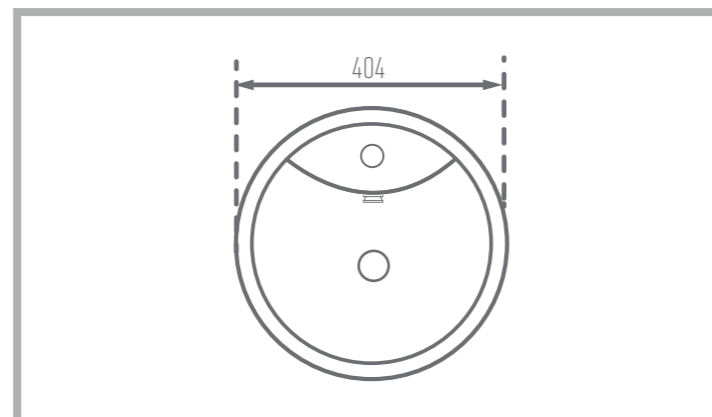

Width: 423 mm

Height: 147 mm

Code No. : 369849

Weight: 11.7 kg

DELTA 36

Top Counter

Colored Glaze 

Name of Product: Delta Top Counter 36

Length: 360 mm

Width: 360 mm

Height: 120 mm

Code No. : 365436

Weight: 6.240 kg

DIANA 40

Top Counter

Colored Glaze

Name of Product: Diana Top Counter 40

Length: 404 mm

Width: 404 mm

Height: 137 mm

Code No. : 364440

Weight: 40 kg

Matte Black

Glossy Gray

Glossy Black

ALPHA 40

Top Counter

Colored Glaze

Name of Product: Alpha Top Counter 40

Length: 403 mm

Width: 403 mm

Height: 112 mm