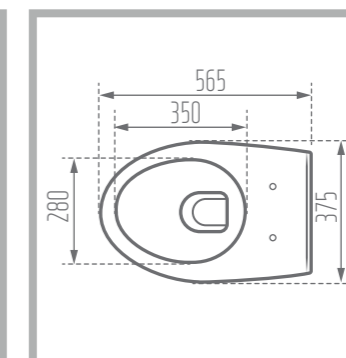

Name of Product: Diana Top Counter 40

Length: 404 mm

Width: 404 mm

Height: 137 mm

Code No. : 364440

Weight: 40 kg

Matte Black

Glossy Gray

Name of Product: Parmida Top Counter 60

Length: 603 mm

Width: 382 mm

Height: 134 mm

Code No. : 366360

Weight: 9.76 kg

RIMA 50

Top Counter

Function : Slow close & easy hinge

Type of Flushing: Wash Down

Option for Bidet Mixer

MEGA 57

Water Closet (Wall Hung)

Name of Product: Mega Wall Hung Water Closet 57

Length: 565 mm

Width: 375 mm

Height : 368 mm

S-Trap: 230 mm

Code No. : 399357

Weight: 24.98 kg

Function: Slow Close & Easy Hinge

Type of Flushing: Wash Down

DESPINA 49

Water Closet (Wall Hung)