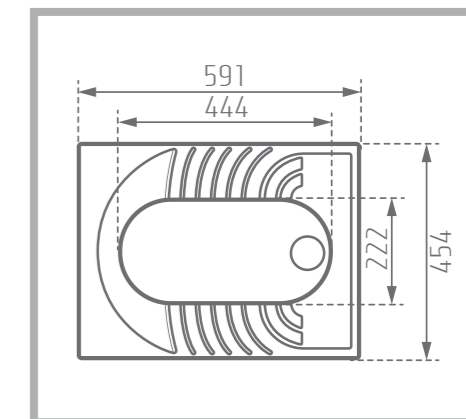

ELEGANT

Asian Squat Pans

Colored Glaze

Name of Product: Elegant Asian Squat Pans - Deep

Length: 589 mm

Width: 450 mm

Height: 236 mm

Code No. : 124658

Weight: 14.47 kg

Description: Close Rime - Deep

Name of Product: Elegant Asian Squat Pans - Flat

Length: 591 mm

Width: 454 mm

Height: 201 mm

Code No. : 124658

Weight: 16.93 kg

Description: Close Rime - Flat

ROMINA 58

Asian Squat Pans

ROMINA 50

Asian Squat Pans

Name of Product: Romina Asian Squat Pans 58 - Flat

Length: 585 mm

Width: 460 mm