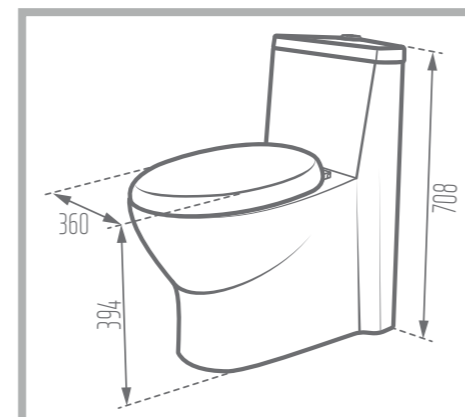

Width: 420 mm

Height : 708 mm

S-Trap: 310 mm

Code No. : 136372

Weight: 40.61 kg

Mechanism: Waterjet

Type of Flushing: Turbojet

Option for Bidet Mixer

Name of Product: Crown Water Closet 70

Length: 702 mm

Width: 375 mm

Height : 686 mm

S-Trap: 250 mm

Code No. : 139970

Weight: 44.25 kg

Mechanism: HET