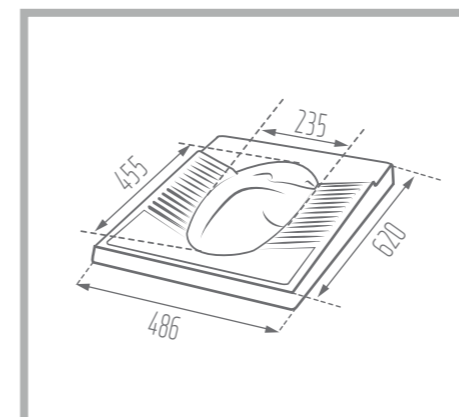

Name of Product: Volga Asian Squat Pans - Flat

Length: 620 mm

Width: 486 mm

Height: 207 mm

Code No. : 129262

Weight: 16 kg

Description: Rimless - Semi Medical