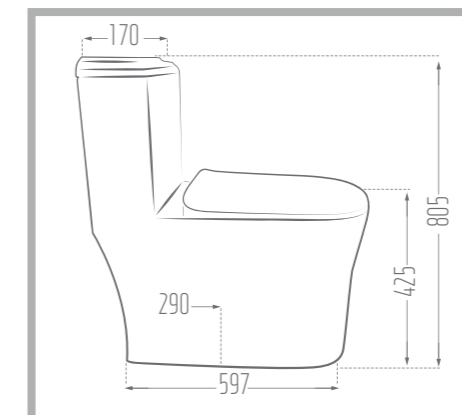

Name of Product: Despina Water Closet 71

Length: 710 mm

Width: 420 mm

Height : 790 mm

S-Trap: 290 mm

Code No. : 138971

Weight: 56.6 kg

Mechanism: HET

Type of Flushing: Turbojet

Option for Bidet Mixer