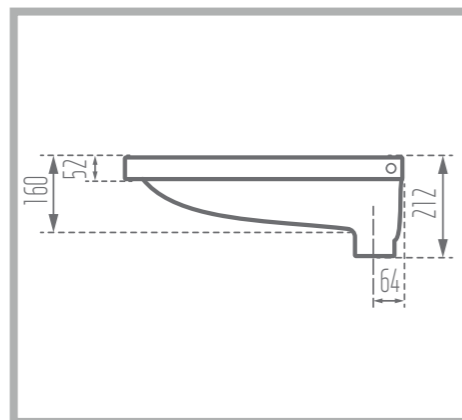

Name of Product: Yaris Asian Squat Pans

Length: 584 mm

Width: 455 mm

Height: 212 mm

Code No. : 126559

Weight: 15.65 kg

Description: Normal - Close Rime - Flat

Matte Black