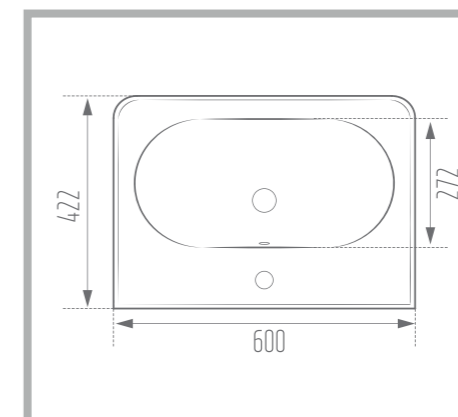

Name of Product: Diana Top Counter 40

Length: 404 mm

Width: 404 mm

Height: 137 mm

Code No. : 364440

Weight: 40 kg

Matte Black

Glossy Gray

Height: 270 mm

Code No. : 385980

Weight: 17 kg

Name of Product: Tania Counter Basin 60

Length: 605 mm

Width: 477 mm

Height: 259 mm

Code No. : 385960

Weight: 12.54 kg

DESPINA 60

Counter Basin

Name of Product: Despina Counter Basin 60

Length: 600 mm

Width: 422 mm

Height: 184 mm

Code No. : 389560

Weight: 10.8 kg

DESPINA 80

Counter Basin

Colored Glaze 

Name of Product: Despina Counter Basin 80

Length: 804 mm

Width: 469 mm

Height: 220 mm