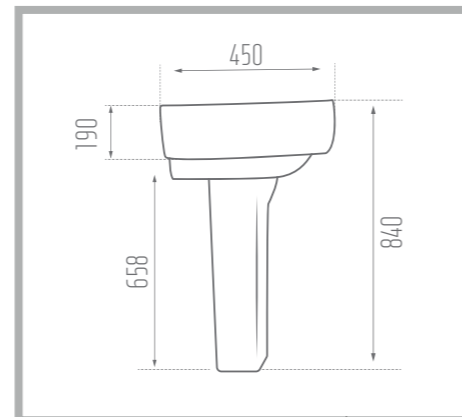

Length: 422 mm

Width: 398 mm

Height: 393 mm

Code No. : 108740

Weight: 18.3 kg

Matte Black

Matte Gray

CROWN 61

Pedestal With Wash Basin

CROWN 56

Pedestal With Wash Basin

Name of Product: Crown Wash Basin 61

Length: 608 mm

Width: 450 mm

Height: 840 mm

Code No. : 109961

Weight: 19.7 kg

Name of Product: Crown Wash Basin 56

Length: 558 mm

Width: 418 mm

Height: 770 mm

Code No. : 104447

Weight: 9.8 kg

DIANA 47