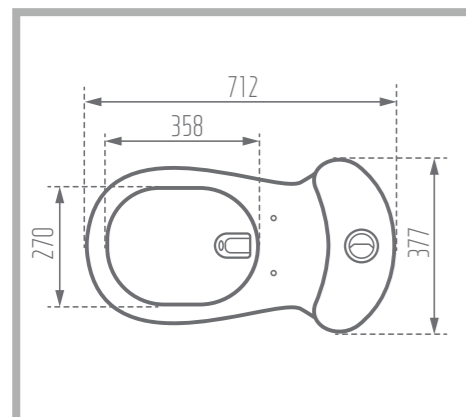

Width: 420 mm

Height : 708 mm

S-Trap: 310 mm

Code No. : 136372

Weight: 40.61 kg

Mechanism: Waterjet

Type of Flushing: Turbojet

Option for Bidet Mixer

Name of Product: Crown Water Closet 70

Length: 702 mm

Width: 375 mm

Height : 686 mm

S-Trap: 250 mm

Code No. : 139970

Weight: 44.25 kg

Mechanism: HET