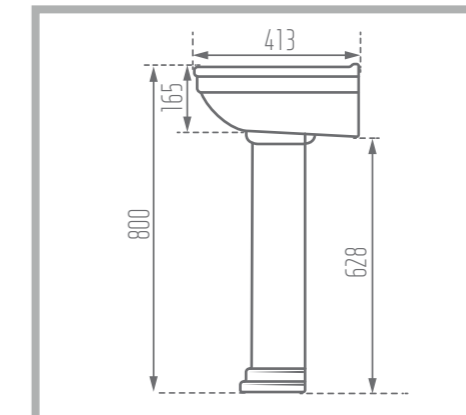

Pedestal With Wash Basin

Name of Product: Marjan Pedestal With Wash Basin 61

Length: 608 mm

Width: 465 mm

Height: 830 mm

Code No. : 102261

Weight: 14 kg

DIANA 55

Pedestal With Wash Basin

Name of Product: Diana Pedestal With Wash Basin 55

Length: 547 mm

Width: 413 mm

Height: 800 mm

Code No. : 104455

Weight: 9.8 kg

Water Closet