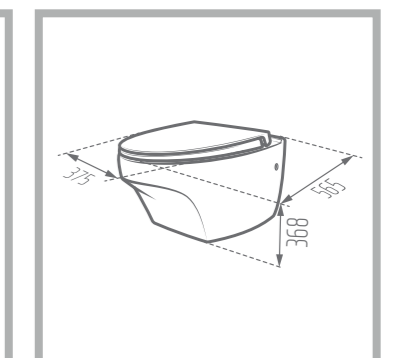

Name of Product: Diana Top Counter 40

Length: 404 mm

Width: 404 mm

Height: 137 mm

Code No. : 364440

Weight: 40 kg

Matte Black

Glossy Gray

Function : Slow close & easy hinge

Type of Flushing: Wash Down

Option for Bidet Mixer

MEGA 57

Water Closet (Wall Hung)

Name of Product: Mega Wall Hung Water Closet 57

Length: 565 mm

Width: 375 mm

Height : 368 mm

S-Trap: 230 mm

Code No. : 399357

Weight: 24.98 kg

Function: Slow Close & Easy Hinge

Type of Flushing: Wash Down

DESPINA 49

Water Closet (Wall Hung)

Colored Glaze

Name of Product: Despina Wall Hung Water Closet 49

Length: 489 mm

Width: 362 mm

Height : 355 mm

S-Trap: 180 mm

Code No. : 398949

Weight: 23.5 kg