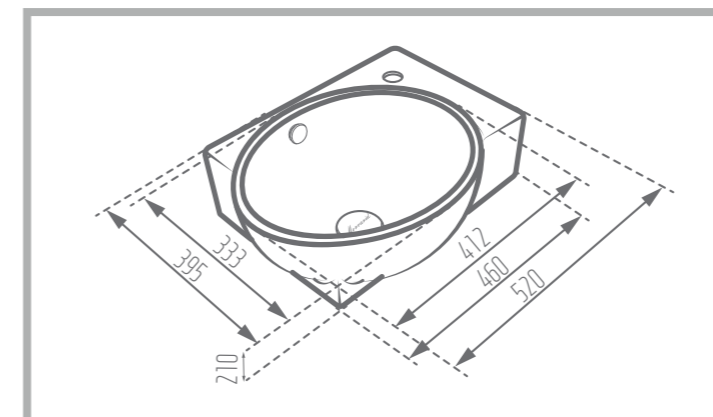

Name of Product: Diana Top Counter 40

Length: 404 mm

Width: 404 mm

Height: 137 mm

Code No. : 364440

Weight: 40 kg

Matte Black

Glossy Gray

Width: 485 mm

Height: 227 mm

Code No. : 386080

Weight: 17.26 kg

Name of Product: Parmida Counter Basin 52

Length: 520 mm

Width: 395 mm

Height: 210 mm

Code No. : 386352

Weight: 13.40 kg

CROWN 67

Counter Basin

VERONA 60

Counter Basin

Name of Product: Crown Counter Basin 67

Length: 670 mm