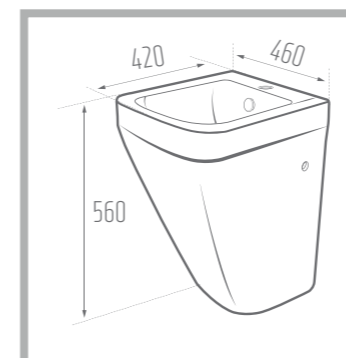

Weight: 48 kg

Mechanism: HET Dual Flushing Fitting

Type of Flushing: Wash Down

Option for Bidet Mixer

Name of Product: Vista Water Closet 63

Length: 630 mm

Width: 370 mm

Height : 691 mm

CROWN 42

Wall Hung Wash Basin

Colored Glaze 

Name of Product: Crown Wall Hung Wash Basin 42

Length: 420 mm

Width: 460 mm

Height: 560 mm

Code No. : 109942

Weight: 27.2 kg

DESPINA 41

Wall Hung Wash Basin

Colored Glaze 

Name of Product: Despina Wall hung Wash Basin 41

Length: 450 mm

Width: 408 mm

Height: 396 mm