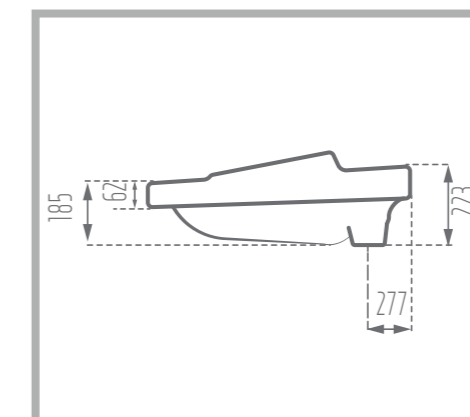

Name of Product: Negin Asian Squat Pans - Deep

Length: 584 mm

Width: 490 mm

Height: 223 mm

Code No. : 122357

Weight: 17.39 kg

Description: Medical - Close Rime - Deep