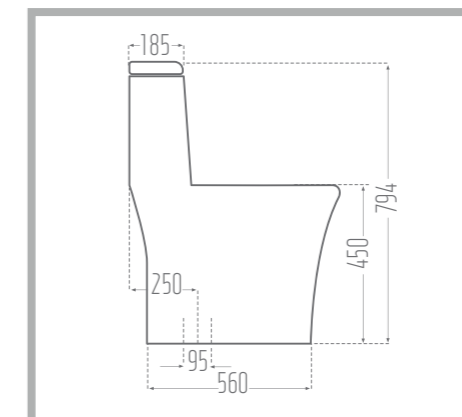

Name of Product: Santa Water Closet 72

Length: 717 mm

Width: 370 mm

Height : 794 mm

S-Trap: 250 mm

Code No. : 138972

Weight: 48.7 kg

Function: HET

Type of Flushing: Wash Down

Option for Bidet Mixer