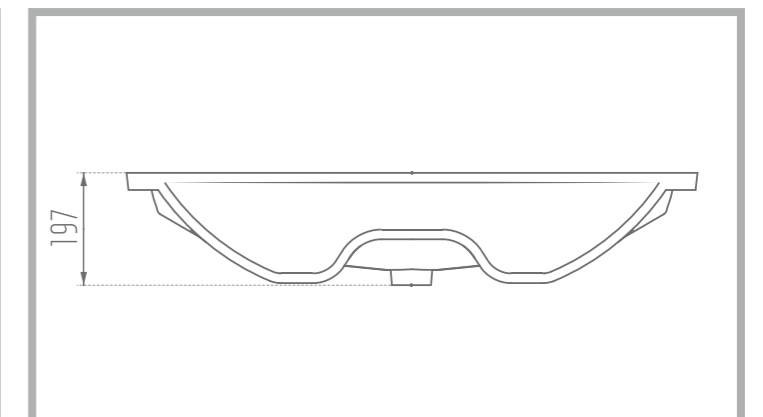

Name of Product: Diana Top Counter 40

Length: 404 mm

Width: 404 mm

Height: 137 mm

Code No. : 364440

Weight: 40 kg

Matte Black

Glossy Gray

SANTA 100

Counter Basin

Name of Product: Santa Counter Basin 100

Length: 1008 mm

Width: 468 mm

Height: 197 mm

Code No. : 386352

Weight: 13.40 kg