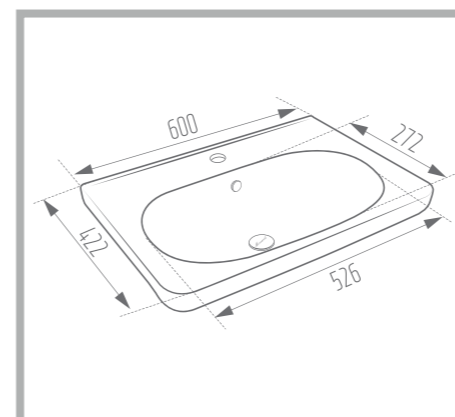

Height: 270 mm

Code No. : 385980

Weight: 17 kg

Name of Product: Tania Counter Basin 60

Length: 605 mm

Width: 477 mm

Height: 259 mm

Code No. : 385960

Weight: 12.54 kg

DESPINA 60

Counter Basin

Name of Product: Despina Counter Basin 60

Length: 600 mm

Width: 422 mm

Height: 184 mm

Code No. : 389560

Weight: 10.8 kg

DESPINA 80

Counter Basin

Colored Glaze 

Name of Product: Despina Counter Basin 80

Length: 804 mm

Width: 469 mm

Height: 220 mm