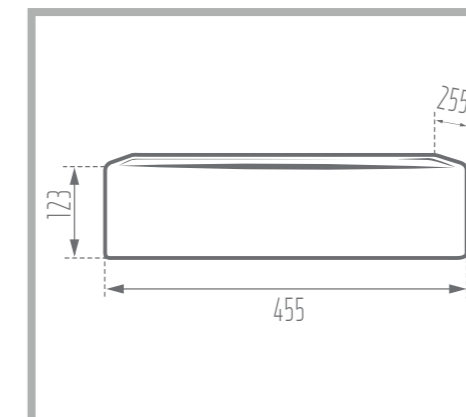

Name of Product: Maya Top Counter 46

Length: 455 mm

Width: 255 mm

Height: 123 mm

Code No. : 368745

Weight: 7.85 kg