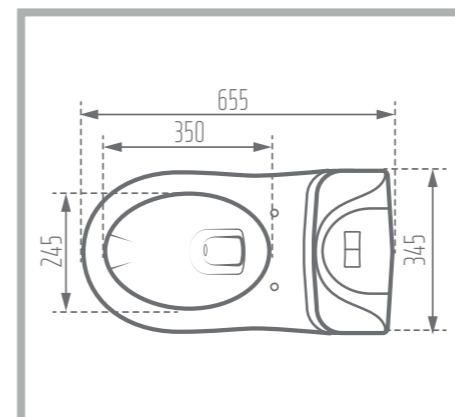

Width: 485 mm

Height: 227 mm

Code No. : 386080

Weight: 17.26 kg

Name of Product: Parmida Counter Basin 52

Length: 520 mm

Width: 395 mm

Height: 210 mm

Mechanism: Waterjet

Type of Flushing: Wash Down

Option for Bidet Mixer

DIAMOND 66

Water Closet

Name of Product: Diamond Water Closet 66

Length: 655 mm

Width: 345 mm

Height : 704 mm

S-Trap: 155 mm

Code No. : 134166

Weight: 37.15 kg

Mechanism: HET

Type of Flushing: Waterjet

VERONA 61

Water Closet

Name of Product: Verona Water Closet 61

Length: 614 mm

Width: 360 mm

Height : 696 mm

S-Trap: 224 mm

Code No. : 139161

Weight: 34.95 kg

Mechanism: Waterjet