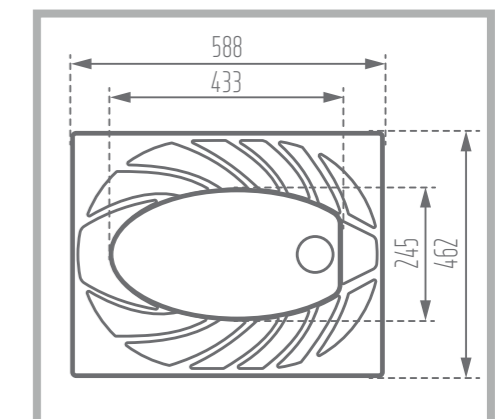

Width: 380 mm

Height: 175 mm

Code No. : 125449

Weight: 10.58 kg

Description: Open Rime - Flat

FIROUZEH

Asian Squat Pans

PARMIDA

Asian Squat Pans

Name of Product: Firouzeh Asian Squat Pans

Length: 578 mm

Width: 448 mm

Height: 234 mm

Code No. : 122659

Weight: 16.51 kg

Description: Close Rime - Deep

Name of Product: Parmida Asian Squat Pans

Length: 588 mm

Width: 462 mm

Height: 223 mm

Code No. : 126358

Weight: 15.92 kg

Description: Close Rime - Flat

NEGIN

Asian Squat Pans

Name of Product: Negin Asian Squat Pans -Siphonic

Length: 579 mm

Width: 489 mm

Height: 288 mm

Code No. : 122358

Weight: 19.19 kg

Description: Medical - Close Rime - Deep