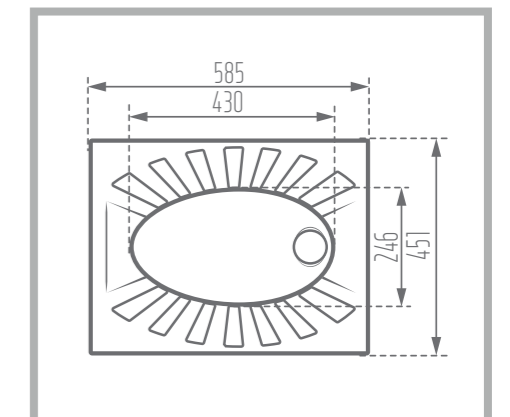

Description: Close Rime - Flat

ROMINA 58

Asian Squat Pans

ROMINA 50

Asian Squat Pans

Name of Product: Romina Asian Squat Pans 58 - Flat

Length: 585 mm

Width: 460 mm

Height: 207 mm

Code No. : 126158

Weight: 14.5 kg

Description: Close Rime - Flat

Name of Product: Romina Asian Squat Pans 50 - Flat

Length: 508 mm

Width: 411 mm

Height: 176 mm

Code No. : 126150

Weight: 11.5 kg

Description: Close Rime - Flat

CRYSTAL

Asian Squat Pans

Name of Product: Crystal Asian Squat Pans

Length: 585 mm

Width: 451 mm

Height: 221 mm

Code No. : 125258

Weight: 15.69 kg

Description: Close Rime - Flat

ELENA

Asian Squat Pans

Name of Product: Elena Asian Squat Pans

Length: 590 mm