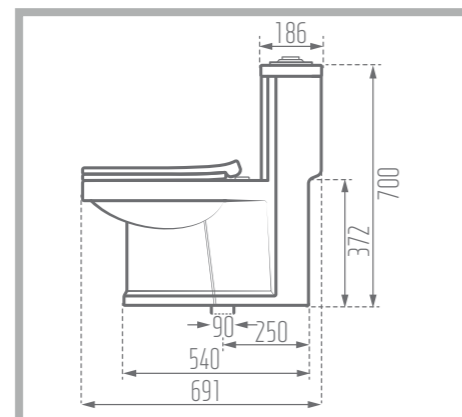

Name of Product: Crown Water Closet 70

Length: 702 mm

Width: 375 mm

Height : 686 mm

S-Trap: 250 mm

Code No. : 139970

Weight: 44.25 kg

Mechanism: HET

Height : 700 mm

S-Trap: 250 mm

Code No. : 136169

Weight: 40.92 kg

Mechanism: Waterjet

Type of Flushing: Turbojet

Option for Bidet Mixer

Name of Product: Tania Water Closet 66

Length: 660 mm

Width: 366 mm

Height : 694 mm

S-Trap: 255 mm

Code No. : 135966

Weight: 34.28 kg

Mechanism: Waterjet

Type of Flushing: Turbojet