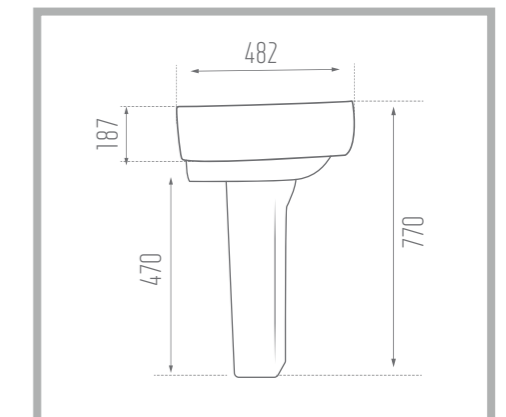

Pedestal With Wash Basin

CROWN 56

Pedestal With Wash Basin

Name of Product: Crown Wash Basin 61

Length: 608 mm

Width: 450 mm

Height: 840 mm

Code No. : 109961

Weight: 19.7 kg

Name of Product: Crown Wash Basin 56

Length: 558 mm

Width: 418 mm

Height: 770 mm

Code No. : 104447

Weight: 9.8 kg

DIANA 47

Pedestal With Wash Basin

Name of Product: Diana Pedestal With Wash Basin 47

Length: 470 mm

Width: 482 mm

Height: 770 mm

Code No. : 104447

Weight: 9.8 kg

KATIA 68