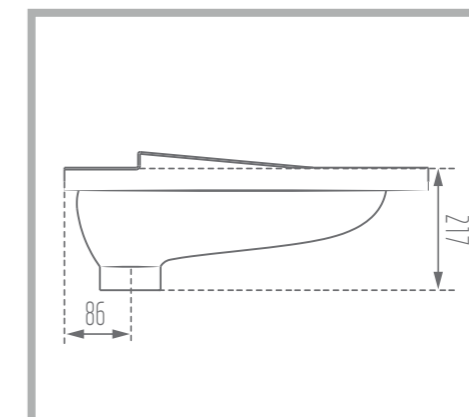

Name of Product: Volga Asian Squat Pans - Flat

Length: 620 mm

Width: 486 mm

Height: 207 mm

Code No. : 129262

Weight: 16 kg

Description: Rimless - Semi Medical