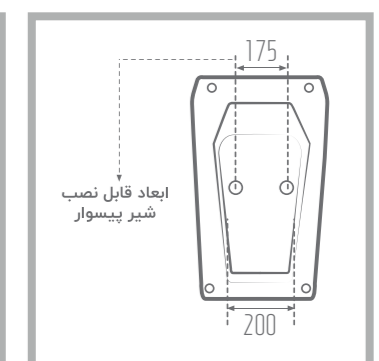

Weight: 27.2 kg

DESPINA 41

Wall Hung Wash Basin

Colored Glaze 

Name of Product: Despina Wall hung Wash Basin 41

Length: 450 mm

Width: 408 mm

Height: 396 mm

Code No. : 1099840

Weight: 17.5 kg

MEGA 48

Wall Hung Wash Basin

Colored Glaze

Name of Product: Mega Wall Hung Wash Basin 48

Length: 480 mm

Width: 455 mm

Height: 610 mm

Code No. : 109348

Weight: 28.3 kg

SILVIA 60

Wall Hung Wash Basin

Colored Glaze 

Name of Product: Silvia Wall hung Wash Basin 60

Length: 598 mm