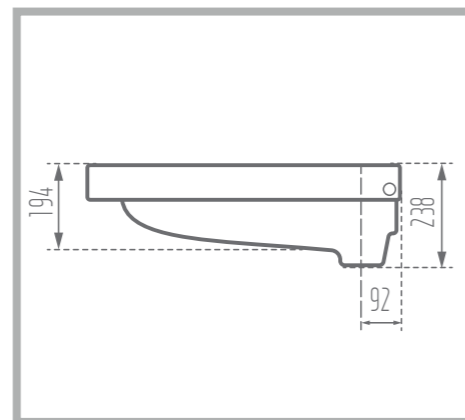

Name of Product: Mondial Asian Squat Pans

Length: 612 mm

Width: 520 mm

Height: 238 mm

Code No. : 125060

Weight: 18.56 kg

Description: Deep - Rim Less

Matte Black