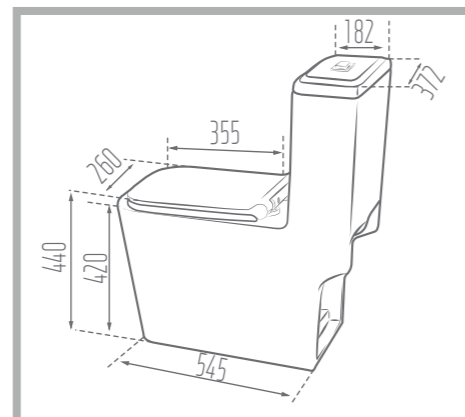

Name of Product: Alpha Water Closet 72

Length: 720 mm

Width: 372 mm

Height : 805 mm

S-Trap: 260 mm

Code No. : 2139570

Weight: 54.7 kg

Mechanism: HET Dual Flushing Fitting

Type of Flushing: Wash Down

Option for Bidet Mixer