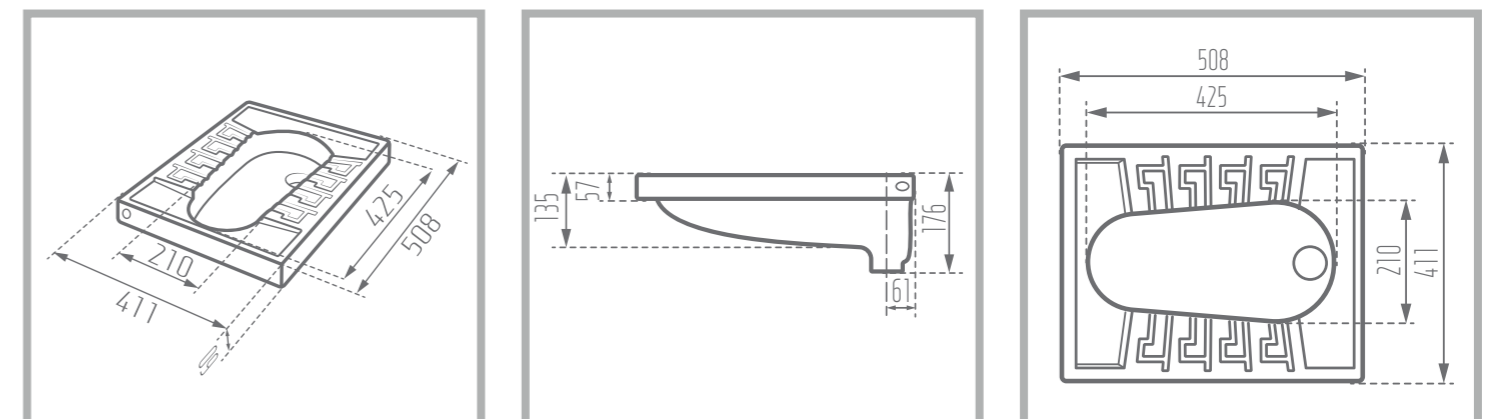

Name of Product: Romina Asian Squat Pans 50 - Flat

Length: 508 mm

Width: 411 mm

Height: 176 mm

Code No. : 126150

Weight: 11.5 kg

Description: Close Rime - Flat