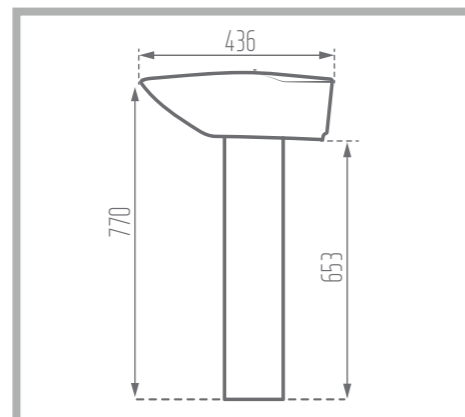

Weight: 17.8 kg

Name of Product: Katia Wall Hung Wash Basin 55

Length: 545 mm

Width: 424 mm

Height: 288 mm

Code No. : 109055

Weight: 14 kg

CLASSIC 54

Pedestal With Wash Basin

MONDIAL 60

Pedestal With Wash Basin

Name of Product: Classic Pedestal With Wash Basin 54

Length: 537 mm

Width: 436 mm

Height: 770 mm

Code No. : 104354

Weight: 10.2 kg

Name of Product: Mondial Pedestal With Wash Basin 60

Length: 600 mm

Width: 470 mm

Height: 850 mm

Code No. : 105060

Weight: 17 kg

MARJAN 61