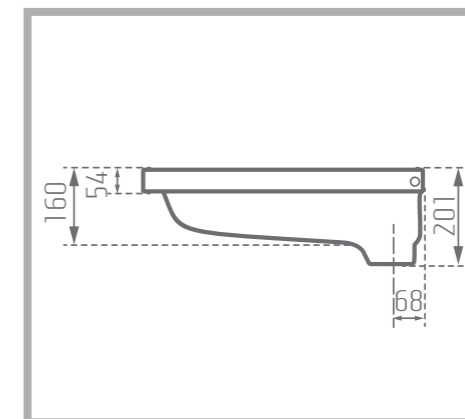

Weight: 14.47 kg

Description: Close Rime - Deep

Name of Product: Elegant Asian Squat Pans - Flat

Length: 591 mm

Width: 454 mm

Height: 201 mm

Code No. : 124658

Weight: 16.93 kg

Description: Close Rime - Flat

ROMINA 58

Asian Squat Pans

ROMINA 50

Asian Squat Pans

Name of Product: Romina Asian Squat Pans 58 - Flat

Length: 585 mm

Width: 460 mm