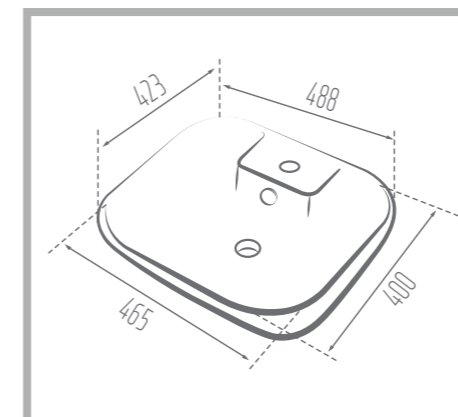

MAYA 46

Top Counter

Colored Glaze

NEW PRODUCT

Name of Product: Maya Top Counter 46

Length: 455 mm

Width: 255 mm

Height: 123 mm

Width: 423 mm

Height: 147 mm

Code No. : 369849

Weight: 11.7 kg

DELTA 36

Top Counter

Colored Glaze 

Name of Product: Delta Top Counter 36

Length: 360 mm

Width: 360 mm

Height: 120 mm

Code No. : 365436

Weight: 6.240 kg

DIANA 40

Top Counter

Colored Glaze

Name of Product: Diana Top Counter 40

Length: 404 mm

Width: 404 mm

Height: 137 mm

Code No. : 364440

Weight: 40 kg

Matte Black

Glossy Gray