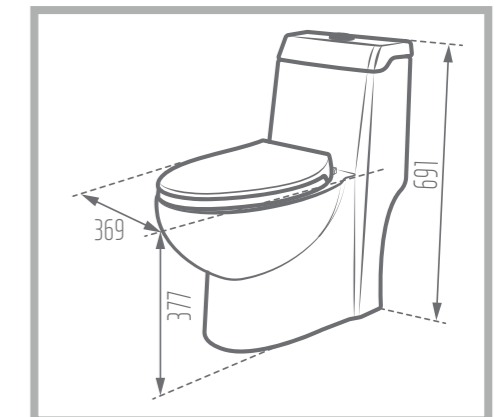

Name of Product: Vista Water Closet 63

Length: 630 mm

Width: 370 mm

Height : 691 mm

S-Trap: 230 mm

Code No. : 135763

Weight: 32.97 kg

Mechanism: Waterjet

Type of Flushing: Waterjet