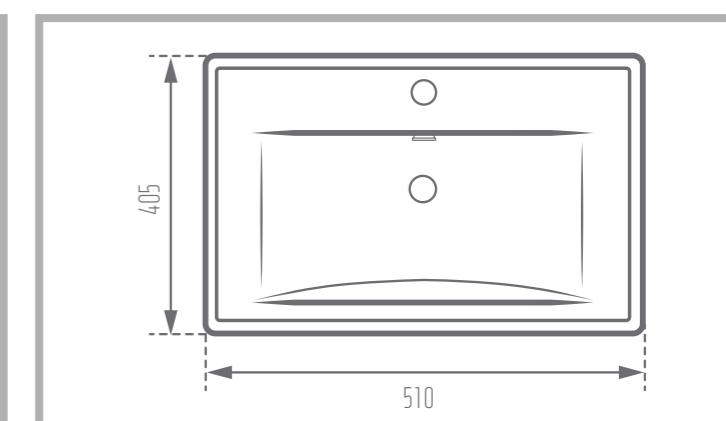

Name of Product: Alpha Counter Basin 52

Length: 510 mm

Width: 405 mm

Height: 184 mm

Code No. : 389552

Weight: 8.85 kg