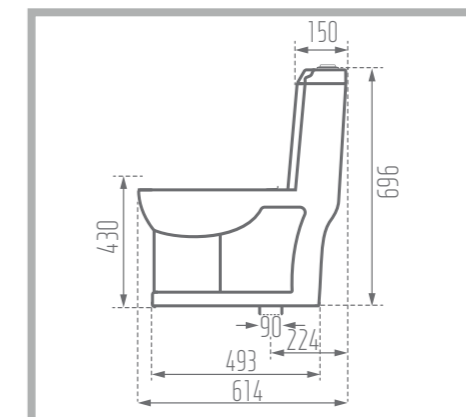

Name of Product: Verona Water Closet 61

Length: 614 mm

Width: 360 mm

Height : 696 mm

S-Trap: 224 mm

Code No. : 139161

Weight: 34.95 kg

Mechanism: Waterjet

Type of Flushing: Turbojet

Option for Bidet Mixer