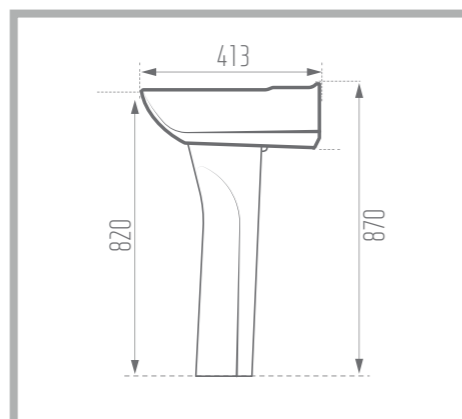

Weight: 19.7 kg

Name of Product: Crown Wash Basin 56

Length: 558 mm

Width: 418 mm

Height: 770 mm

Code No. : 104447

Weight: 9.8 kg

DIANA 47

Pedestal With Wash Basin

Name of Product: Diana Pedestal With Wash Basin 47

Length: 470 mm

Width: 482 mm

Height: 770 mm

Code No. : 104447

Weight: 9.8 kg

KATIA 68

Pedestal With Wash Basin

KATIA 55

Wall Hung Wash Basin

Name of Product: Katia Pedestal With Wash Basin 68

Length: 672 mm

Width: 462 mm

Height: 870 mm

Code No. : 109068

Weight: 17.8 kg

Name of Product: Katia Wall Hung Wash Basin 55

Length: 545 mm

Width: 424 mm

Height: 288 mm

Code No. : 109055

Weight: 14 kg

CLASSIC 54