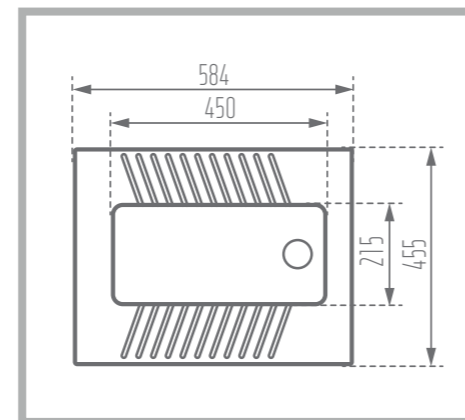

Name of Product: Yaris Asian Squat Pans

Length: 584 mm

Width: 455 mm

Height: 212 mm

Code No. : 126559

Weight: 15.65 kg

Description: Normal - Close Rime - Flat

Matte Black