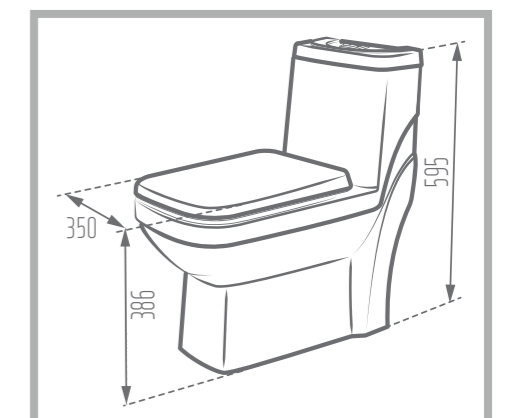

Width: 350 mm

Height : 595 mm

P-Trap: 185 mm

Code No. : 136567

Weight: 37.57 kg

Mechanism: HET Dual Flushing Fitting

Type of Flushing: Wash Down

Option for Bidet Mixer