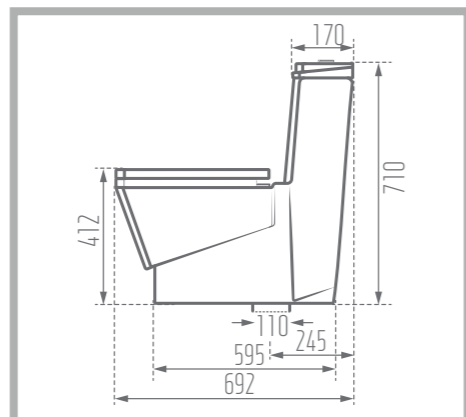

Name of Product: Mega Water Closet 69

Length: 692 mm

Width: 375 mm

Height : 710 mm

S-Trap: 245 mm

Code No. : 139369

Weight: 44.34 kg

Mechanism: HET

Type of Flushing: Wash Down

Option for Bidet Mixer

Matte Black