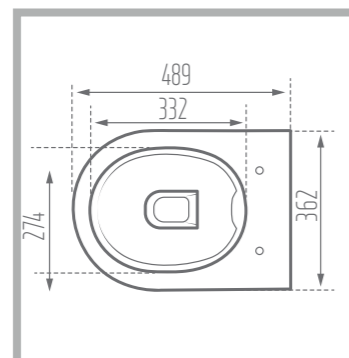

Name of Product: Despina Wall Hung Water Closet 49

Length: 489 mm

Width: 362 mm

Height : 355 mm

S-Trap: 180 mm

Code No. : 398949

Weight: 23.5 kg

Function: Slow Close & Easy Hinge

Type of Flushing: Wash Down (Rimless)

Matte Black