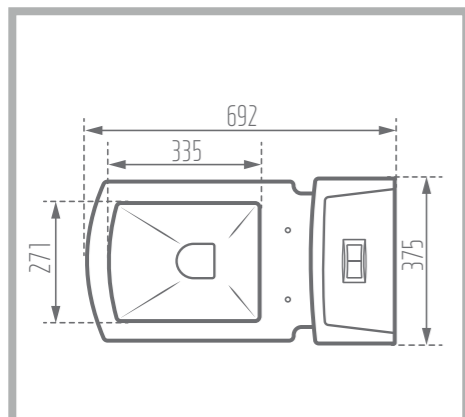

Name of Product: Mega Water Closet 69

Length: 692 mm

Width: 375 mm

Height : 710 mm

S-Trap: 245 mm

Code No. : 139369

Weight: 44.34 kg

Mechanism: HET

Type of Flushing: Wash Down

Option for Bidet Mixer

Matte Black