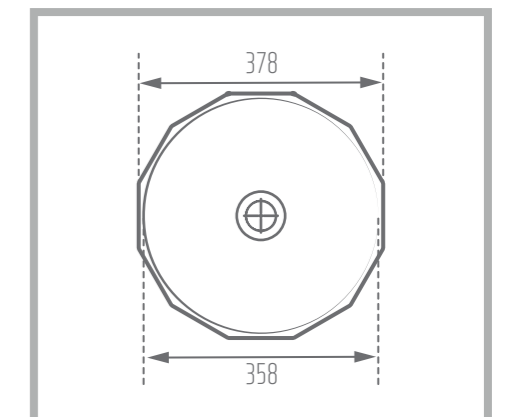

Name of Product: Diana Top Counter 40

Length: 404 mm

Width: 404 mm

Height: 137 mm

Code No. : 364440

Weight: 40 kg

Matte Black

Glossy Gray

RIMA 50

Top Counter

Name of Product: Rima Top Counter 50

Length: 495 mm

Width: 314 mm

Height: 118 mm

Code No. : 363651

Weight: 8.35 kg

Name of Product: Rima Top Counter 50

Length: 495 mm

Width: 314 mm

Height: 118 mm

Code No. : 363651

Weight: 8.35 kg

SONIYA 38

Top Counter

Colored Glaze 

Name of Product: Soniya Top Counter 38

Length: 378 mm

Width: 370 mm

Height: 116 mm

Code No. : 368538

Weight: 5.4 kg

Counter Basin