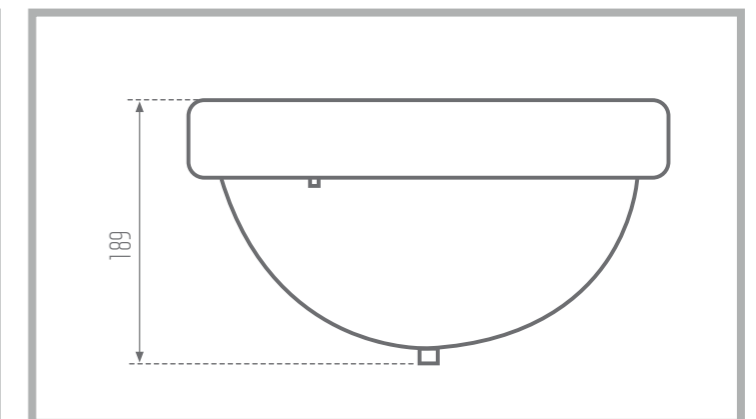

Name of Product: SPA Under Counter Basin 53

Length: 524 mm

Width: 361 mm

Height: 189 mm

Code No. : 376253

Weight: 8.7 kg