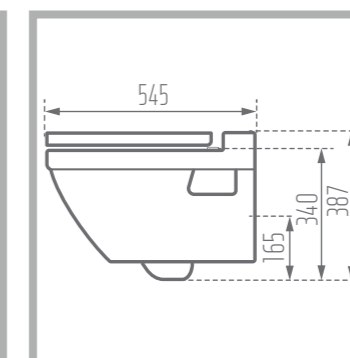

SANTA 100

Counter Basin

Name of Product: Santa Counter Basin 100

Length: 1008 mm

Width: 468 mm

Height: 197 mm

Code No. : 386352

Weight: 13.40 kg

Weight: 12.54 kg

DESPINA 60

Counter Basin

Name of Product: Despina Counter Basin 60

Length: 600 mm

Width: 422 mm

Height: 184 mm

Code No. : 389560

Length: 545 mm

Width: 380 mm

Height : 387 mm

S-Trap: 180-230 mm

Code No. : 396855

Weight: 28.87 kg

Function: Slow Close & Easy Hinge

Type of Flushing: Wash Down

Option for Bidet Mixer

SONIA 52

Water Closet (Wall Hung)

Colored Glaze 

Name of Product: Sonia Wall Hung Water Closet 52

Length: 522 mm

Width: 400 mm

Height : 360 mm