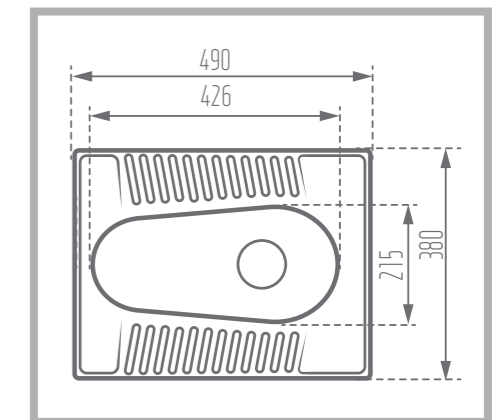

Width: 453 mm

Height: 200 mm

Code No. : 126059

Weight: 17.34 kg

Description: Medical - Close Rime - Flat

DELTA

Asian Squat Pans

Name of Product: Delta Asian Squat Pans - Flat

Length: 570 mm

Width: 442 mm

Height: 195 mm

Code No. : 125457

Weight: 13.21 kg

Description: Open Rime - Flat

Name of Product: Delta Asian Squat Pans - Flat

Length: 490 mm

Width: 380 mm

Height: 175 mm

Code No. : 125449

Weight: 10.58 kg

Description: Open Rime - Flat

FIROUZEH

Asian Squat Pans

PARMIDA