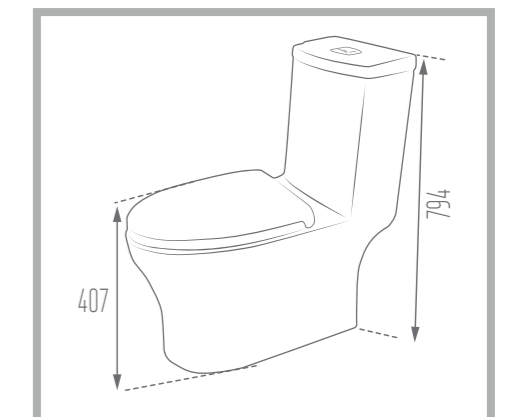

Name of Product: Santa Water Closet 72

Length: 717 mm

Width: 370 mm

Height : 794 mm

S-Trap: 250 mm

Code No. : 138972

Weight: 48.7 kg

Function: HET

Type of Flushing: Wash Down

Option for Bidet Mixer