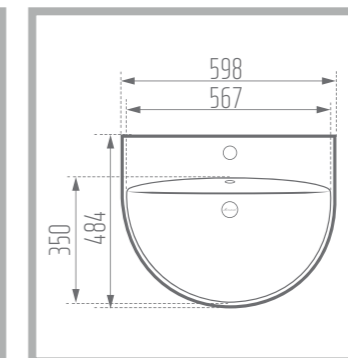

Code No. : 1099840

Weight: 17.5 kg

MEGA 48

Wall Hung Wash Basin

Colored Glaze

Name of Product: Mega Wall Hung Wash Basin 48

Length: 480 mm

Width: 455 mm

Height: 610 mm

Code No. : 109348

Weight: 28.3 kg

SILVIA 60

Wall Hung Wash Basin

Colored Glaze 

Name of Product: Silvia Wall hung Wash Basin 60

Length: 598 mm

Width: 484 mm

Height: 370 mm

Code No. : 106860

Weight: 20.4 kg

MAYA 40

Wall Hung Wash Basin

Colored Glaze 

Name of Product: Maya Wall hung Wash Basin 40

Length: 422 mm

Width: 398 mm

Height: 393 mm

Code No. : 108740

Weight: 18.3 kg

Matte Black

Matte Gray

CROWN 61