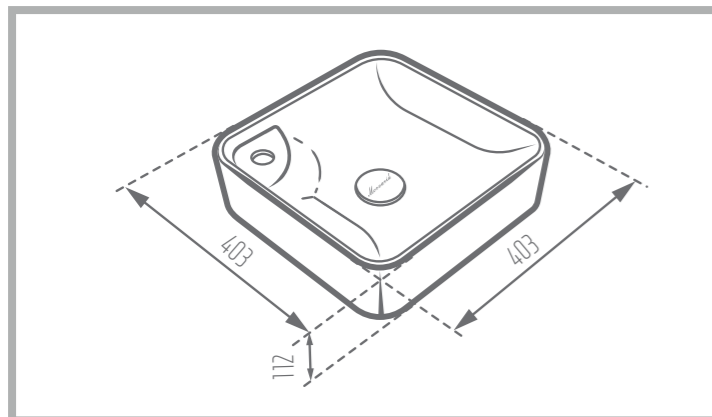

Name of Product: Alpha Top Counter 40

Length: 403 mm

Width: 403 mm

Height: 112 mm

Code No. : 369540

Weight: 8.19 kg

Matte Black