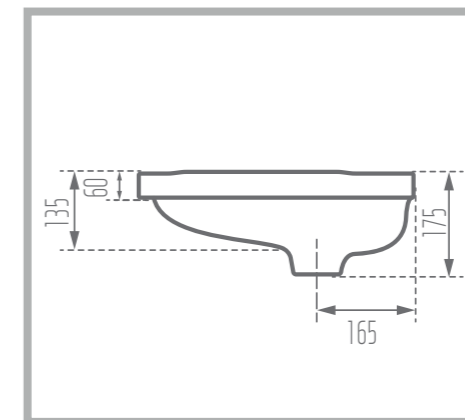

Width: 453 mm

Height: 200 mm

Code No. : 126059

Weight: 17.34 kg

Description: Medical - Close Rime - Flat

DELTA

Asian Squat Pans

Name of Product: Delta Asian Squat Pans - Flat

Length: 570 mm

Width: 442 mm

Height: 195 mm

Code No. : 125457

Weight: 13.21 kg

Description: Open Rime - Flat

Name of Product: Delta Asian Squat Pans - Flat

Length: 490 mm

Width: 380 mm

Height: 175 mm

Code No. : 125449

Weight: 10.58 kg

Description: Open Rime - Flat

FIROUZEH

Asian Squat Pans

PARMIDA