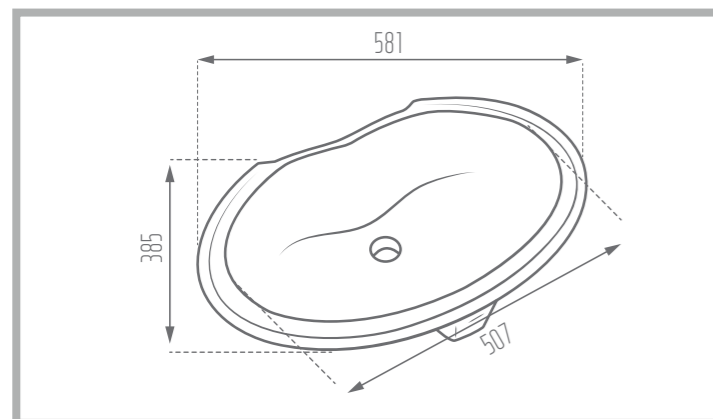

Name of Product: Persian Under Counter Basin 58

Length: 581mm

Width: 385 mm

Height: 195 mm

Code No. : 3737058

Weight: 9.1 kg