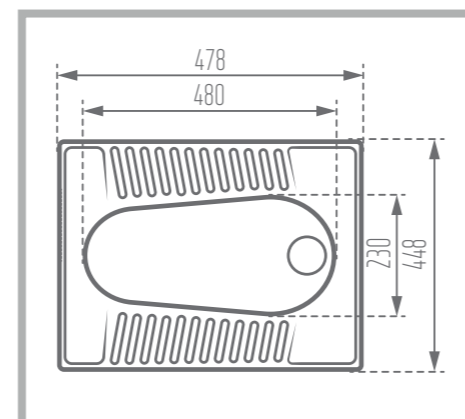

Length: 570 mm

Width: 442 mm

Height: 195 mm

Code No. : 125457

Weight: 13.21 kg

Description: Open Rime - Flat

Name of Product: Delta Asian Squat Pans - Flat

Length: 490 mm

Width: 380 mm

Height: 175 mm

Code No. : 125449

Weight: 10.58 kg

Description: Open Rime - Flat

FIROUZEH

Asian Squat Pans

PARMIDA

Asian Squat Pans

Name of Product: Firouzeh Asian Squat Pans

Length: 578 mm

Width: 448 mm

Height: 234 mm

Code No. : 122659

Weight: 16.51 kg

Description: Close Rime - Deep

Name of Product: Parmida Asian Squat Pans

Length: 588 mm

Width: 462 mm

Height: 223 mm

Code No. : 126358

Weight: 15.92 kg

Description: Close Rime - Flat

NEGIN