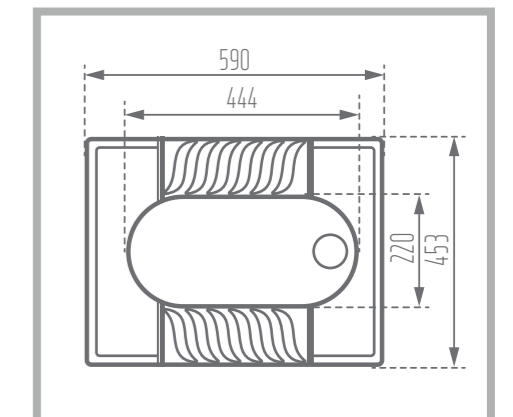

Height: 207 mm

Code No. : 126158

Weight: 14.5 kg

Description: Close Rime - Flat

Name of Product: Romina Asian Squat Pans 50 - Flat

Length: 508 mm

Width: 411 mm

Height: 176 mm

Height: 221 mm

Code No. : 125258

Weight: 15.69 kg

Description: Close Rime - Flat

ELENA

Asian Squat Pans

Name of Product: Elena Asian Squat Pans

Length: 590 mm

Width: 453 mm

Height: 200 mm

Code No. : 126059

Weight: 17.34 kg

Description: Medical - Close Rime - Flat

DELTA

Asian Squat Pans

Name of Product: Delta Asian Squat Pans - Flat

Length: 570 mm

Width: 442 mm

Height: 195 mm

Code No. : 125457

Weight: 13.21 kg

Description: Open Rime - Flat

Name of Product: Delta Asian Squat Pans - Flat

Length: 490 mm