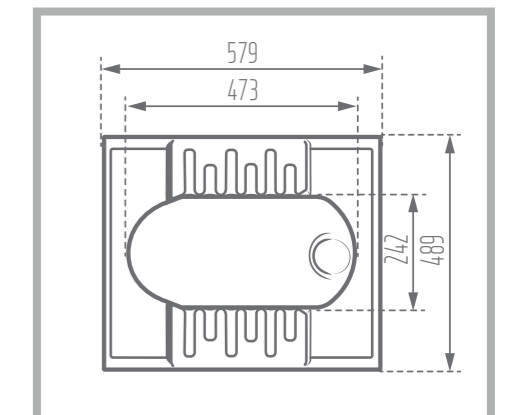

Name of Product: Parmida Asian Squat Pans

Length: 588 mm

Width: 462 mm

Height: 223 mm

Code No. : 126358

Weight: 15.92 kg

Description: Close Rime - Flat

NEGIN

Asian Squat Pans

Name of Product: Negin Asian Squat Pans -Siphonic

Length: 579 mm

Width: 489 mm

Height: 288 mm

Code No. : 122358

Weight: 19.19 kg

Description: Medical - Close Rime - Deep

NEGIN

Asian Squat Pans

Name of Product: Negin Asian Squat Pans - Deep

Length: 584 mm

Width: 490 mm

Height: 223 mm

Code No. : 122357

Weight: 17.39 kg