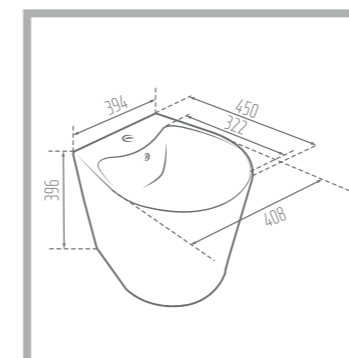

Weight: 48 kg

Mechanism: HET Dual Flushing Fitting

Type of Flushing: Wash Down

Option for Bidet Mixer

Name of Product: Vista Water Closet 63

Length: 630 mm

Width: 370 mm

Height : 691 mm

Weight: 27.2 kg

DESPINA 41

Wall Hung Wash Basin

Colored Glaze 

Name of Product: Despina Wall hung Wash Basin 41

Length: 450 mm

Width: 408 mm

Height: 396 mm

Code No. : 1099840

Weight: 17.5 kg

MEGA 48

Wall Hung Wash Basin

Colored Glaze

Name of Product: Mega Wall Hung Wash Basin 48

Length: 480 mm

Width: 455 mm

Height: 610 mm

Code No. : 109348

Weight: 28.3 kg

SILVIA 60

Wall Hung Wash Basin

Colored Glaze 

Name of Product: Silvia Wall hung Wash Basin 60

Length: 598 mm