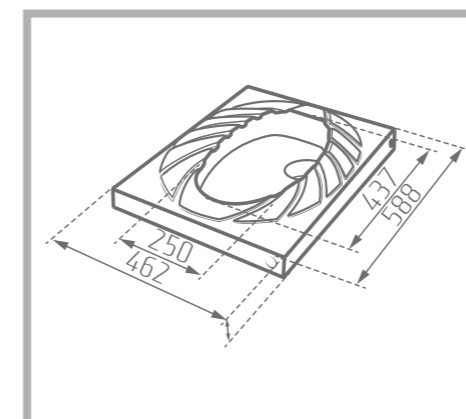

Name of Product: Parmida Asian Squat Pans

Length: 588 mm

Width: 462 mm

Height: 223 mm

Code No. : 126358

Weight: 15.92 kg

Description: Close Rime - Flat

NEGIN