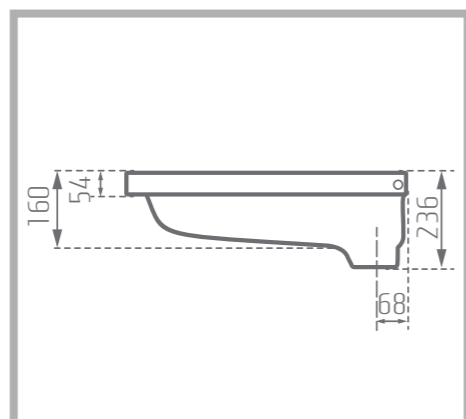

ELEGANT

Asian Squat Pans

Colored Glaze

Name of Product: Elegant Asian Squat Pans - Deep

Length: 589 mm

Width: 450 mm

Height: 236 mm

Code No. : 124658

Weight: 14.47 kg

Description: Close Rime - Deep

Name of Product: Elegant Asian Squat Pans - Flat

Length: 591 mm

Width: 454 mm

Height: 201 mm

Code No. : 124658

Weight: 16.93 kg