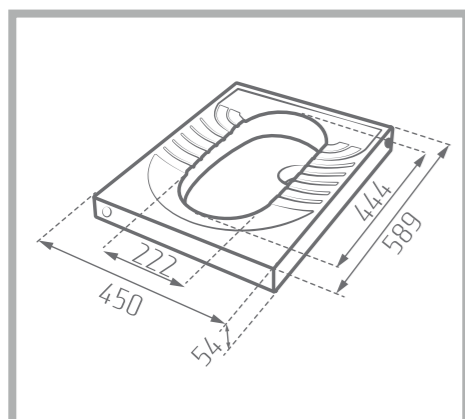

ELEGANT

Asian Squat Pans

Colored Glaze

Name of Product: Elegant Asian Squat Pans - Deep

Length: 589 mm

Width: 450 mm

Height: 236 mm

Code No. : 124658

Weight: 14.47 kg

Description: Close Rime - Deep

Name of Product: Elegant Asian Squat Pans - Flat

Length: 591 mm

Width: 454 mm

Height: 201 mm

Code No. : 124658

Weight: 16.93 kg