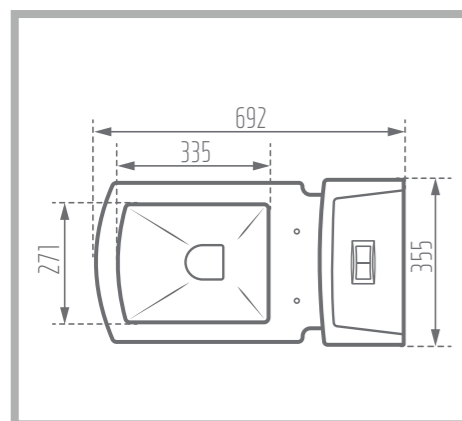

Name of Product: Mega Water Closet 69 Horizontal

Length: 692 mm

Width: 375 mm

Height : 701 mm

P-Trap: 170 mm

Code No. : 139369

Weight: 44.34 kg

Mechanism: HET

Type of Flushing: Wash Down

Option for Bidet Mixer