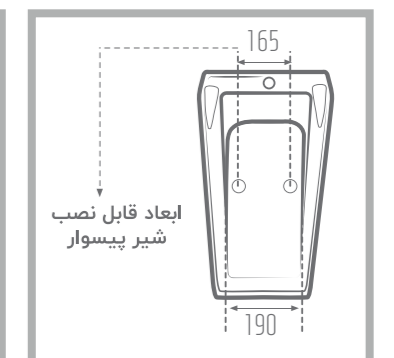

Weight: 48 kg

Mechanism: HET Dual Flushing Fitting

Type of Flushing: Wash Down

Option for Bidet Mixer

Name of Product: Vista Water Closet 63

Length: 630 mm

Width: 370 mm

Height : 691 mm

CROWN 42

Wall Hung Wash Basin

Colored Glaze 

Name of Product: Crown Wall Hung Wash Basin 42

Length: 420 mm

Width: 460 mm

Height: 560 mm

Code No. : 109942

Weight: 27.2 kg

DESPINA 41

Wall Hung Wash Basin

Colored Glaze 

Name of Product: Despina Wall hung Wash Basin 41

Length: 450 mm

Width: 408 mm

Height: 396 mm