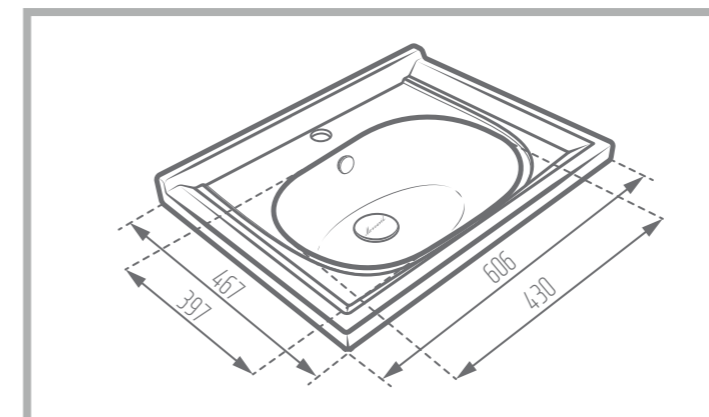

Name of Product: Verona Counter Basin 60

Length: 606 mm

Width: 467 mm

Height: 226 mm

Code No. : 389160

Weight: 11.42 kg