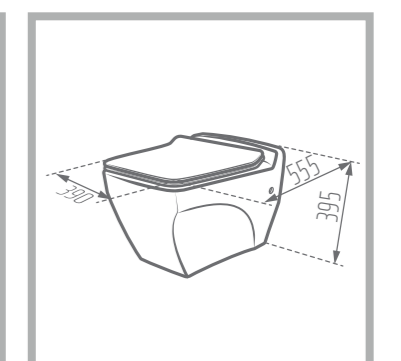

Water Closet (Wall Hung)

Name of Product: Katia Wall Hung Water Closet 56

Length: 555 mm

Width: 390 mm

Height : 395 mm

S-Trap: 180 mm

Code No. : 399056

Weight: 32.69 kg

Function : Slow close & easy hinge

Type of Flushing: Wash Down

Option for Bidet Mixer

MEGA 57

Water Closet (Wall Hung)

Name of Product: Mega Wall Hung Water Closet 57

Length: 565 mm

Width: 375 mm