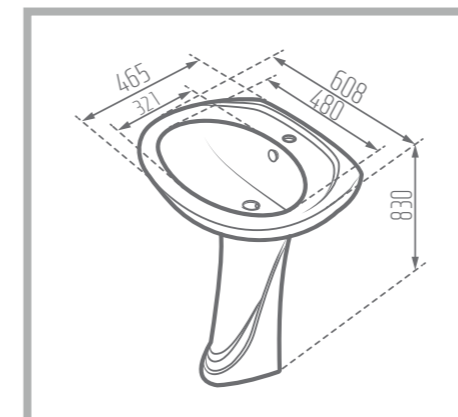

Weight: 10.2 kg

Name of Product: Mondial Pedestal With Wash Basin 60

Length: 600 mm

Width: 470 mm

Height: 850 mm

Code No. : 105060

Weight: 17 kg

MARJAN 61

Pedestal With Wash Basin

Name of Product: Marjan Pedestal With Wash Basin 61

Length: 608 mm

Width: 465 mm

Height: 830 mm

Code No. : 102261

Weight: 14 kg

DIANA 55

Pedestal With Wash Basin

Name of Product: Diana Pedestal With Wash Basin 55

Length: 547 mm

Width: 413 mm

Height: 800 mm

Code No. : 104455

Weight: 9.8 kg

Water Closet