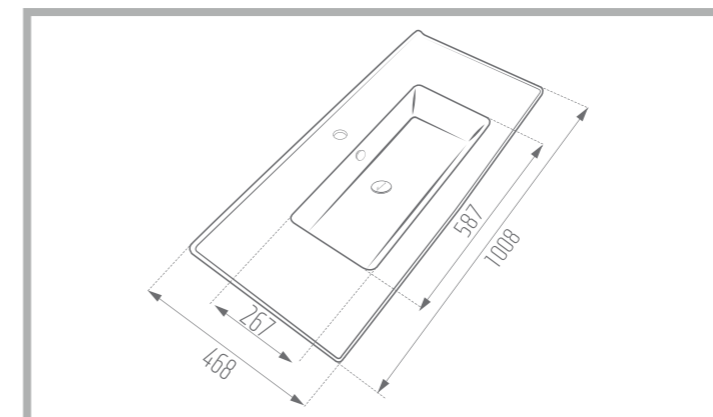

Name of Product: Diana Top Counter 40

Length: 404 mm

Width: 404 mm

Height: 137 mm

Code No. : 364440

Weight: 40 kg

Matte Black

Glossy Gray

SANTA 100

Counter Basin

Name of Product: Santa Counter Basin 100

Length: 1008 mm

Width: 468 mm

Height: 197 mm

Code No. : 386352

Weight: 13.40 kg