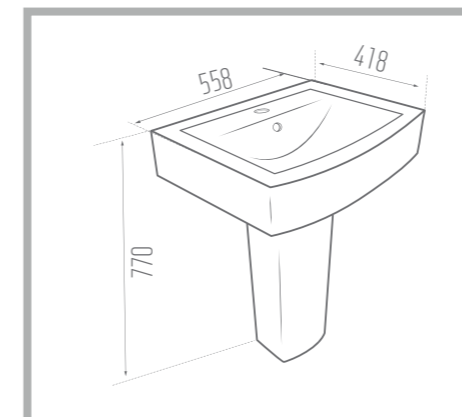

Pedestal With Wash Basin

CROWN 56

Pedestal With Wash Basin

Name of Product: Crown Wash Basin 61

Length: 608 mm

Width: 450 mm

Height: 840 mm

Code No. : 109961

Weight: 19.7 kg

Name of Product: Crown Wash Basin 56

Length: 558 mm

Width: 418 mm

Height: 770 mm

Code No. : 104447

Weight: 9.8 kg

DIANA 47