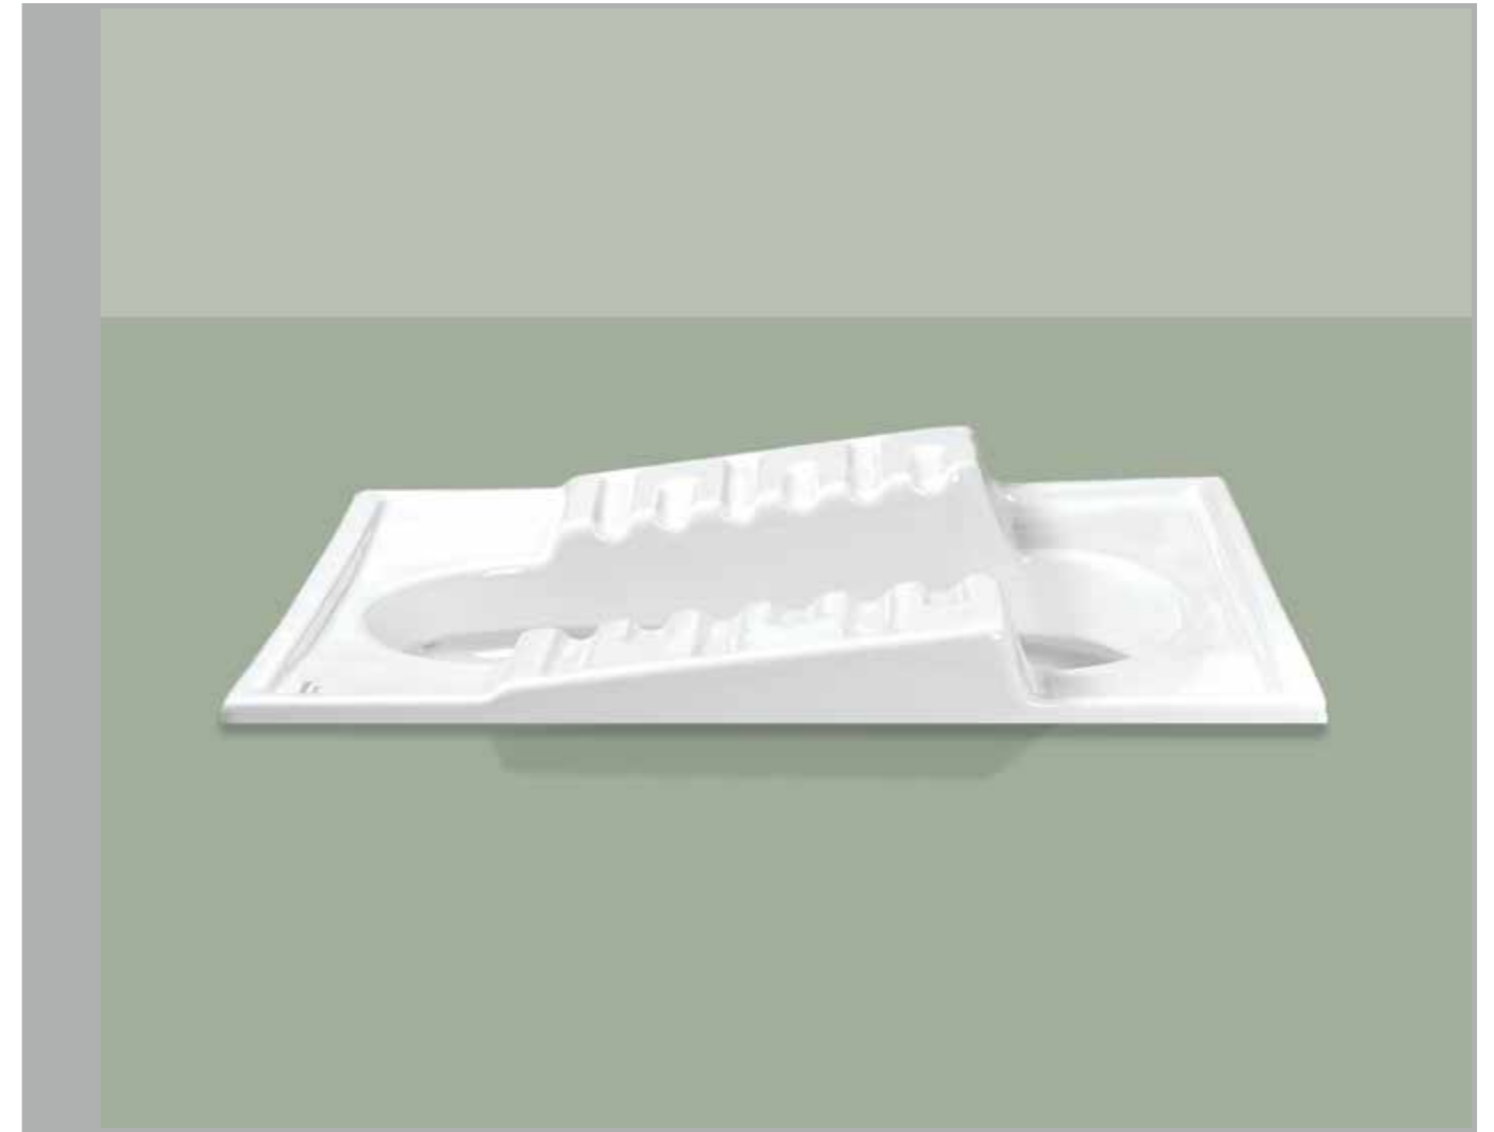

NEGIN

Asian Squat Pans