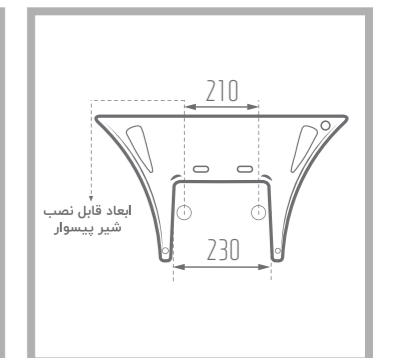

Height: 610 mm

Code No. : 109348

Weight: 28.3 kg

SILVIA 60

Wall Hung Wash Basin

Colored Glaze 

Name of Product: Silvia Wall hung Wash Basin 60

Length: 598 mm

Width: 484 mm

Height: 370 mm

Code No. : 106860

Weight: 20.4 kg

MAYA 40

Wall Hung Wash Basin

Colored Glaze 

Name of Product: Maya Wall hung Wash Basin 40