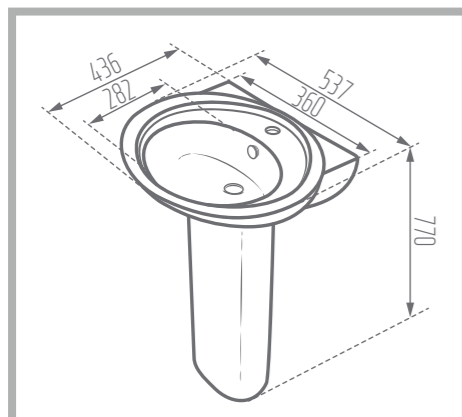

Weight: 17.8 kg

Name of Product: Katia Wall Hung Wash Basin 55

Length: 545 mm

Width: 424 mm

Height: 288 mm

Code No. : 109055

Weight: 14 kg

CLASSIC 54

Pedestal With Wash Basin

MONDIAL 60

Pedestal With Wash Basin

Name of Product: Classic Pedestal With Wash Basin 54

Length: 537 mm

Width: 436 mm

Height: 770 mm

Code No. : 104354

Weight: 10.2 kg

Name of Product: Mondial Pedestal With Wash Basin 60

Length: 600 mm

Width: 470 mm

Height: 850 mm

Code No. : 105060

Weight: 17 kg

MARJAN 61