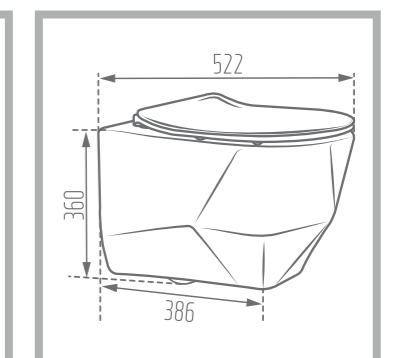

Name of Product: Sonia Wall Hung Water Closet 52

Length: 522 mm

Width: 400 mm

Height : 360 mm

S-Trap: 180 mm

Code No. : 398552

Weight: 29.9 kg

Function: Slow Close & Easy Hinge

Type of Flushing: Wash Down (Rimless)