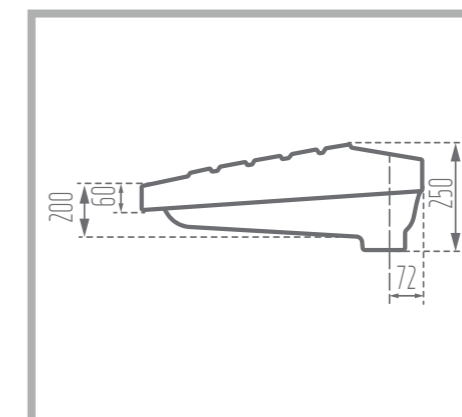

Name of Product: Crown Asian Squat Pans

Length: 590 mm

Width: 460 mm

Height: 250 mm

Code No. : 129959

Weight: 16.92 kg

Description: Medical - Deep - Rim Less