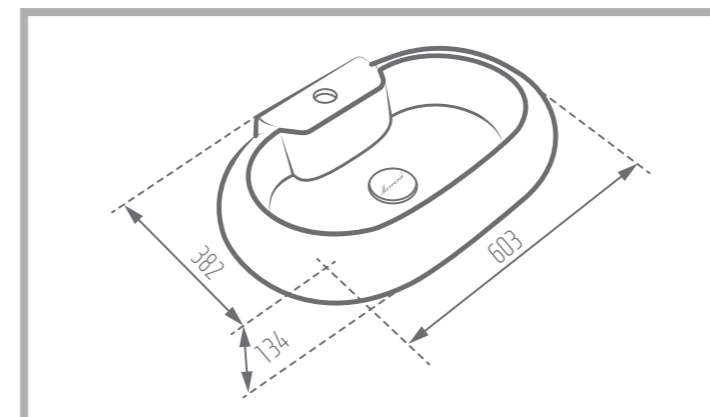

Name of Product: Parmida Top Counter 60

Length: 603 mm

Width: 382 mm

Height: 134 mm

Code No. : 366360

Weight: 9.76 kg

RIMA 50

Top Counter