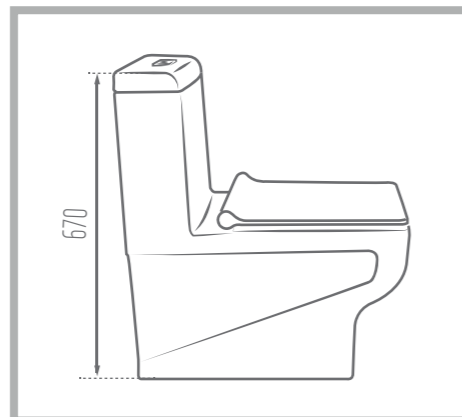

Weight: 48 kg

Mechanism: HET Dual Flushing Fitting

Type of Flushing: Wash Down

Option for Bidet Mixer

Name of Product: Vista Water Closet 63

Length: 630 mm

Width: 370 mm

Height : 691 mm