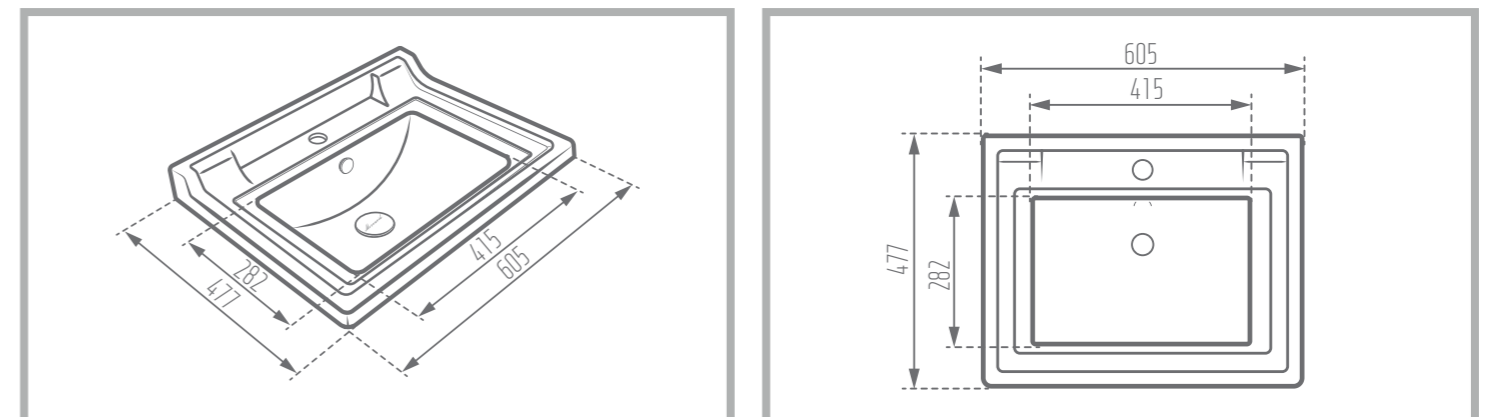

Name of Product: Tania Counter Basin 60

Length: 605 mm

Width: 477 mm

Height: 259 mm

Code No. : 385960

Weight: 12.54 kg