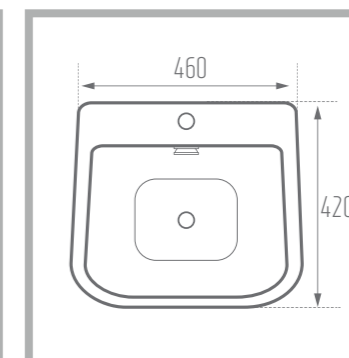

Weight: 48 kg

Mechanism: HET Dual Flushing Fitting

Type of Flushing: Wash Down

Option for Bidet Mixer

Name of Product: Vista Water Closet 63

Length: 630 mm

Width: 370 mm

Height : 691 mm

CROWN 42

Wall Hung Wash Basin

Colored Glaze 

Name of Product: Crown Wall Hung Wash Basin 42

Length: 420 mm

Width: 460 mm

Height: 560 mm

Code No. : 109942

Weight: 27.2 kg

DESPINA 41

Wall Hung Wash Basin

Colored Glaze 

Name of Product: Despina Wall hung Wash Basin 41

Length: 450 mm

Width: 408 mm

Height: 396 mm