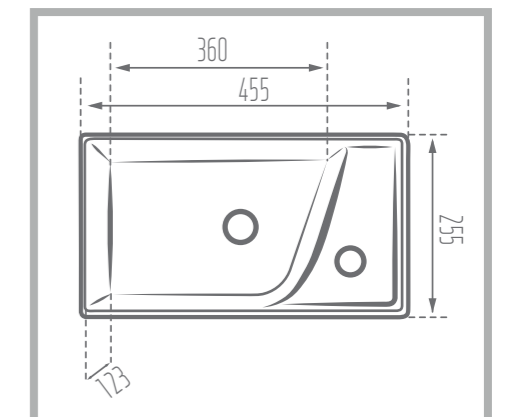

Name of Product: Maya Top Counter 46

Length: 455 mm

Width: 255 mm

Height: 123 mm

Code No. : 368745

Weight: 7.85 kg