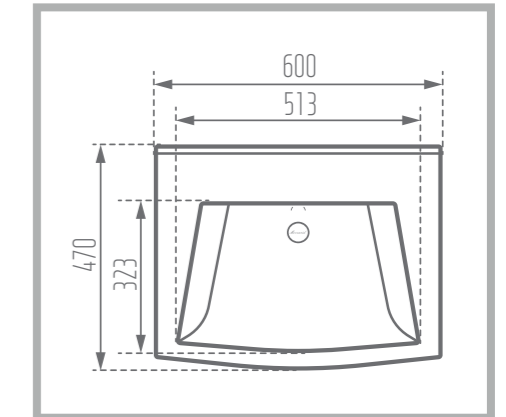

Pedestal With Wash Basin

MONDIAL 60

Pedestal With Wash Basin

Name of Product: Classic Pedestal With Wash Basin 54

Length: 537 mm

Width: 436 mm

Height: 770 mm

Code No. : 104354

Weight: 10.2 kg

Name of Product: Mondial Pedestal With Wash Basin 60

Length: 600 mm

Width: 470 mm

Height: 850 mm

Code No. : 105060

Weight: 17 kg

MARJAN 61

Pedestal With Wash Basin

Name of Product: Marjan Pedestal With Wash Basin 61

Length: 608 mm

Width: 465 mm

Height: 830 mm

Code No. : 102261

Weight: 14 kg

DIANA 55