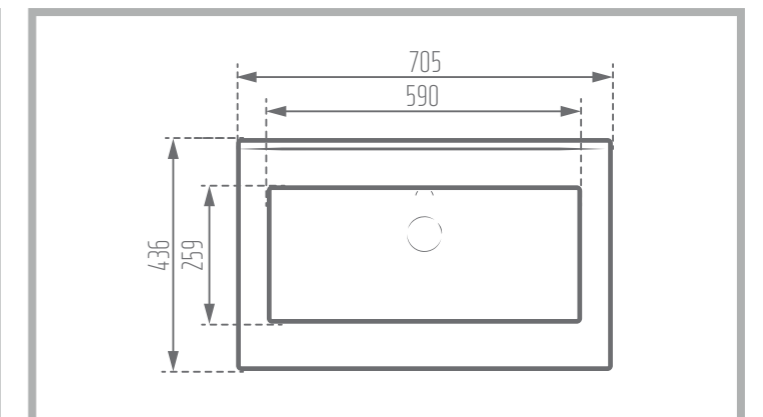

Name of Product: Silvia Counter Basin 71

Length: 705 mm

Width: 436 mm

Height: 206 mm

Code No. : 386871

Weight: 18.77 kg